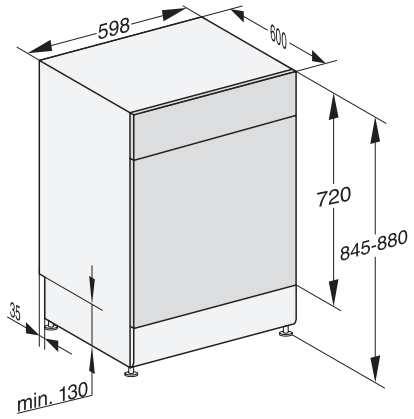

G 7110 SC Front AutoDos

Freestanding dishwashers

with automatic dispensing thanks to AutoDos with integrated PowerDisk.

G7000, free standing dishwasher, 60cm (installation drawing)