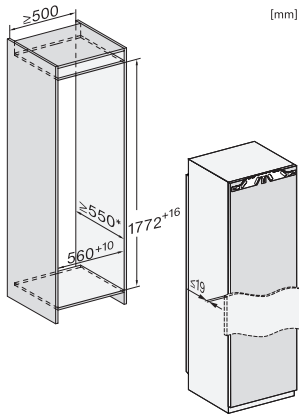

KS 7793 D

Built-in refrigerator

with PerfectFresh Active, FlexiLight 2.0 and FlexiTray for maximum convenience.

K7733E, K7763E, K7732D, K7732E, K7734F, K7764E, K7743E, K7743D, K7744E, K7773D, K7774D, built-in (footnote*) (drawings)

*The declared energy consumption was calculated in a 560 mm deep niche. The appliance is fully functional in a 550 mm niche but the energy consumption will be slightly higher.