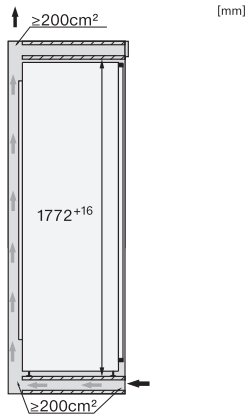

KS 7793 D

Built-in refrigerator

with PerfectFresh Active, FlexiLight 2.0 and FlexiTray for maximum convenience.

EAN: 4002516421078 / Material number: 11738410 / Old Material Number: 36779301AUS

Niche height in mm min.	1772
Niche height in mm max.	1788
Niche depth in mm	550
Appliance width in mm	559
Appliance height in mm	1770
Appliance depth in mm	546
Weight in kg	68,8
Door hinge technology	Fixed door
Max. door front weight – refrigerator, in kg	26
Climate class	SN-T
including PerfectFresh zone in l	98
Total usable capacity in l	296
Current consumption (mA)	1200
Voltage in V	220-240
Fuse rating in A	10
Number of phases	1
Frequency in Hz	50-60
Length of supply lead in m	2,2
Replacing lamps	Service
<b>Accessories included</b>	
Egg tray	•
PerfectFresh organisation box	•

\*The declared energy consumption was calculated in a 560 mm deep niche. The appliance is fully functional in a 550 mm niche but the energy consumption will be slightly higher.

K7733E, K7763E, K7732E, K7734F, K7764E, K7743E, K7743D, K7744E, K7773D, K7774D, side view (installation drawings)