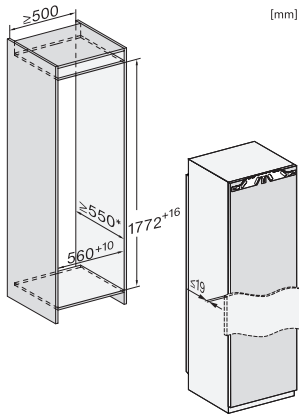

FNS 7740 F

Built-in freezer

with Frost free and eight freezer drawers for maximum convenience.

K7733E, K7763E, K7732D, K7732E, K7734F, K7764E, K7743E, K7744E, K7773D, K7774D, built-in (footnote*) (drawings)

*The declared energy consumption was calculated in a 560 mm deep niche. The appliance is fully functional in a 550 mm niche but the energy consumption will be slightly higher.