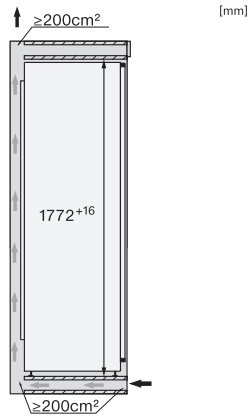

\*The declared energy consumption was calculated in a 560 mm deep niche. The appliance is fully functional in a 550 mm niche but the energy consumption will be slightly higher.

K7733E, K7763E, K7732E, K7734F, K7764E, K7743E, K7743D, K7744E, K7773D, K7774D, side view (installation drawings)