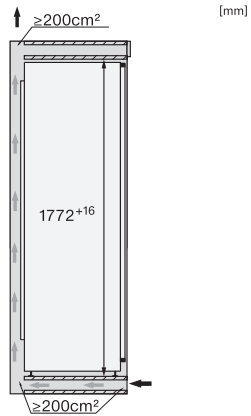

Ice cube tray

•

FNS 7740 F

Built-in freezer

with Frost free and eight freezer drawers for maximum convenience.

K7733E, K7763E, K7732D, K7732E, K7734F, K7764E, K7743E, K7744E, K7773D, K7774D, built-in (footnote*) (drawings)

*The declared energy consumption was calculated in a 560 mm deep niche. The appliance is fully functional in a 550 mm niche but the energy consumption will be slightly higher.

K7733E, K7763E, K7732E, K7734F, K7764E, K7743E, K7744E, K7773D, K7774D, side view (installation drawings)