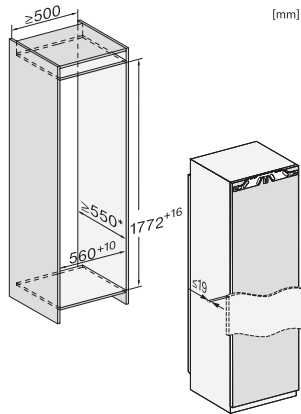

FNS 7740 F

Built-in freezer

with Frost free and eight freezer drawers for maximum convenience.

K7733E, K7763E, K7732D, K7732E, K7734F, K7764E, K7743E, K7743D, K7744E, K7773D, K7774D, built-in (footnote*) (drawings)

*The declared energy consumption was calculated in a 560 mm deep niche. The appliance is fully functional in a 550 mm niche but the energy consumption will be slightly higher.