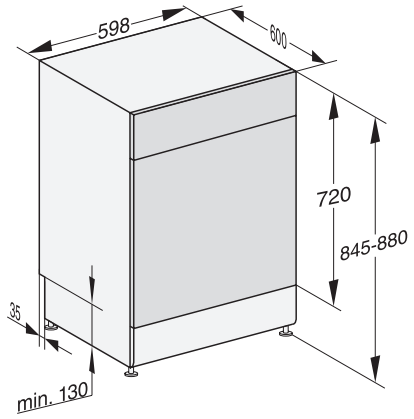

G 5000 C SC Active

Freestanding dishwashers

in tried-and-tested Miele quality at an affordable entry-level price.

G7000, free standing dishwasher, 60cm (installation drawing)