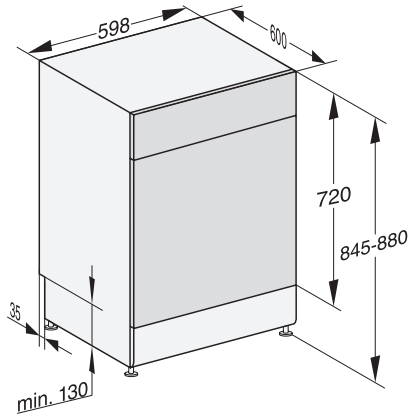

G7000, free standing dishwasher, 60cm (installation drawing)