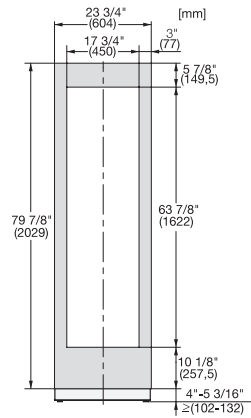

KFP 2455 ed/cs

Stainless steel front

For the stylish integration of MasterCool wine units in your kitchen.

EAN: 4002516324638 / Material number: 11499630 / Old Material Number: 38996094EU1

- For 60 cm wide wine conditioning units

KFP 2455 ed/cs

Stainless steel front

For the stylish integration of MasterCool wine units in your kitchen.

KFP2455ed/cs, KFP2454ed/cs, front panel, front dimensions, MasterCool, installation drawings