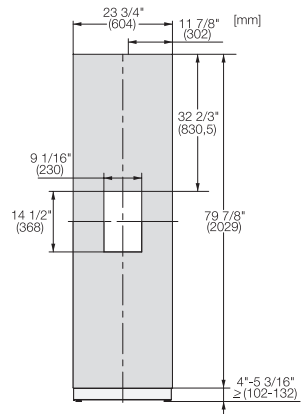

KFP 2445 ed/cs

Stainless steel front

For the stylish integration of MasterCool freezers in your kitchen.

EAN: 4002516324621 / Material number: 11499620 / Old Material Number: 38996093EU1

- For 61 cm wide freezers with ice/water dispenser in the door

KFP 2445 ed/cs

Stainless steel front

For the stylish integration of MasterCool freezers in your kitchen.

KFP2445ed/cs, KFP2444ed/cs, Front panel, Front dimensions, MasterCool, installation drawings