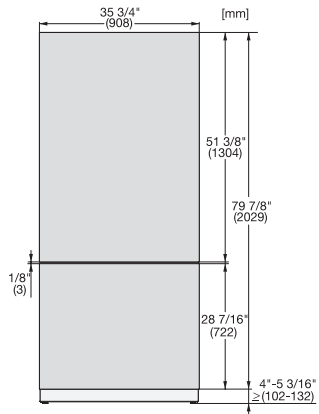

KFP 3625 ed/cs

Stainless steel front

For the integration of MasterCool refrigerators and freezers in your kitchen.

EAN: 4002516324607 / Material number: 11499150 / Old Material Number: 38996089EU1

- For the lower door on 90 cm wide fridge-freezers

KFP 3625 ed/cs

Stainless steel front

For the integration of MasterCool refrigerators and freezers in your kitchen.

KFP3615ed/cs, KFP3625ed/cs, KFP3614ed/cs,  
KFP3624ed/cs Front panel, Front dimensions, MasterCool,  
installation drawings