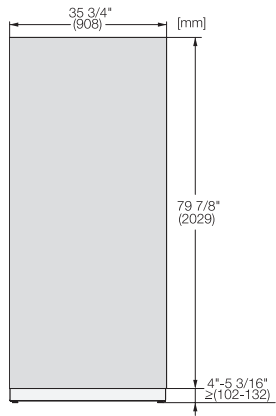

KFP 3605 ed/cs

Stainless steel front

For the integration of MasterCool refrigerators and freezers in your kitchen.

EAN: 4002516324560 / Material number: 11499100 / Old Material Number: 38996085EU1

- For 90 cm wide refrigerators and freezers

KFP 3605 ed/cs

Stainless steel front

For the integration of MasterCool refrigerators and freezers in your kitchen.

KFP3605ed/cs, KFP3604ed/cs, Front panel, Front dimensions, MasterCool, installation drawings