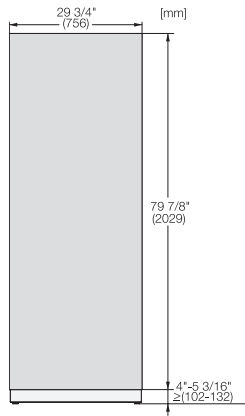

KFP 3005 ed/cs

Stainless steel front

For the integration of MasterCool refrigerators and freezers in your kitchen.

EAN: 4002516324553 / Material number: 11499080 / Old Material Number: 38996084EU1

- For 75 cm wide built-in refrigerators or freezers

KFP 3005 ed/cs

Stainless steel front

For the integration of MasterCool refrigerators and freezers in your kitchen.

KFP3005ed/cs, KFP3004ed/cs, Front panel, Front dimensions, MasterCool II, installation drawings