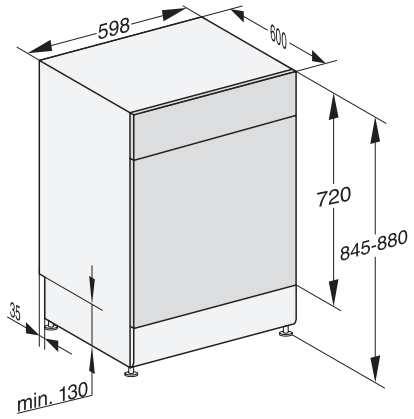

G 5000 SC Active

Freestanding dishwashers

in tried-and-tested Miele quality at an affordable entry-level price.

G7000, free standing dishwasher, 60cm (installation drawing)