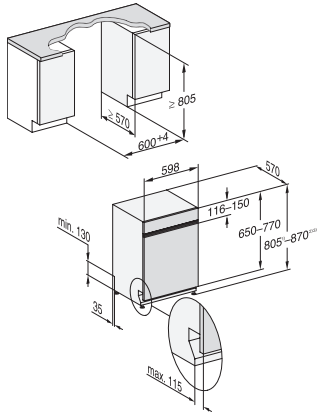

### Technical data

Niche width minimal in mm

600

Niche width max in mm

600

Niche height minimal in mm

805

Niche height maximal in mm

870

Niche depth in mm

570

Appliance width in mm

598

Appliance height in mm

805

Appliance depth in mm

1,50

Length of water drain hose in cm

1,50

Length of supply lead in m

1,80

Min. front panel weight in kg

3,0

Max. front panel weight in kg

## G 7100 C SCi

Built-under dishwashers  
with 3D MultiFlex tray for maximum convenience.

G7000, integrated dishwasher, 60cm (installation drawing)

1) Plinth height 35-155 mm, 2) Plinth height 100-220 mm, 3) Appliance height max. 930 mm with plinth height conversion kit (Mat.-Nr. 6.394.761)