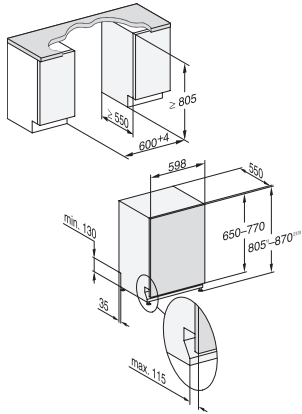

G 7360 C SCVi AutoDos

Fully integrated dishwashers

with automatic dispensing thanks to AutoDos with integrated PowerDisk.

EAN: 4002516282082 / Material number: 11432560 / Old Material Number: 21736062SG

Express	•
Extra Clean	•
Extra dry	•
Basket design	
Cutlery loading	3D MultiFlex tray C
FlexCare glass holder	2
FlexCare cup rack	1
Basket design	ExtraComfort C
Safety	
Waterproof system	•
Filter indicator light	•
Technical data	
Niche width minimal in mm	600
Niche width max in mm	600
Niche height minimal in mm	805
Niche height maximal in mm	870
Niche depth in mm	550
Appliance width in mm	598
Appliance height in mm	805
Appliance depth in mm	550
Depth with door open in cm	116,5
Net weight in kg	48,0
Total rated load in kW	2,00
Voltage in V	230
Fuse rating in A	10
Number of phases	1
Electrical frequency standard	50
Length of water inlet hose in cm	1,50
Length of water drain hose in cm	1,50
Length of supply lead in m	1,80
Min. front panel weight in kg	4,0
Max. front panel weight in kg	11,0
[can be retrofitted by Service to min.]	7,0
[can be retrofitted by Service to max.]	14,0
Available display languages	
Available display languages via MultiLingua	english
Accessories included	
1 x PowerDisk	•
Voucher for 6 x PowerDisk	•

G 7360 C SCVi AutoDos

Fully integrated dishwashers

with automatic dispensing thanks to AutoDos with integrated PowerDisk.

G7000, fully integrated dishwasher, 60cm (installation drawing)

1) Plinth height 35-155 mm, 2) Plinth height 100-220 mm,
3) Appliance height max. 930 mm with plinth height conversion kit (Mat.-Nr. 6.394.761),