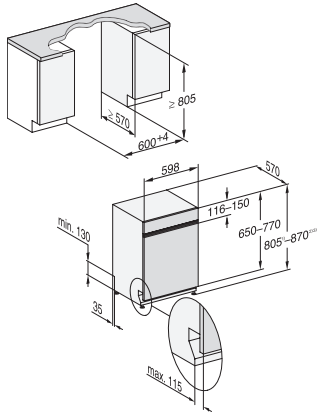

G7000, integrated dishwasher, 60cm (installation drawing)

1) Plinth height 35-155 mm, 2) Plinth height 100-220 mm, 3) Appliance height max. 930 mm with plinth height conversion kit (Mat.-Nr. 6.394.761)