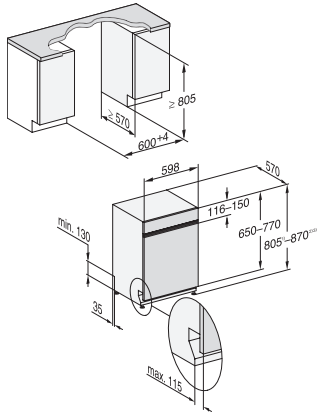

G 7310 C SCi AutoDos
Semi-integrated dishwasher
with automatic dispensing thanks to AutoDos with integrated PowerDisk.

EAN: 4002516282075 / Material number: 11432550 / Old Material Number: 21731057SG

Express	•
Extra Clean	•
Extra dry	•
Basket design	
Cutlery loading	3D MultiFlex tray C
FlexCare cup rack	1
Basket design	ExtraComfort C
Safety	
Waterproof system	•
Filter indicator light	•
Safety lock	•
Technical data	
Niche width minimal in mm	600
Niche width max in mm	600
Niche height minimal in mm	805
Niche height maximal in mm	870
Niche depth in mm	570
Appliance width in mm	598
Appliance height in mm	805
Appliance depth in mm	570
Depth with door open in cm	116,5
Net weight in kg	49,2
Total rated load in kW	2,00
Voltage in V	230
Fuse rating in A	10
Number of phases	1
Electrical frequency standard	50
Length of water inlet hose in cm	1,50
Length of water drain hose in cm	1,50
Length of supply lead in m	1,80
Min. front panel weight in kg	3,0
Max. front panel weight in kg	11,0
[can be retrofitted by Service to min.]	8,0
[can be retrofitted by Service to max.]	17,0
Available display languages	
Available display languages via MultiLingua	english
Accessories included	
1 x PowerDisk	•
Voucher for 6 x PowerDisk	•

G 7310 C SCi AutoDos

Semi-integrated dishwasher

with automatic dispensing thanks to AutoDos with integrated PowerDisk.

G7000, integrated dishwasher, 60cm (installation drawing)

1) Plinth height 35-155 mm, 2) Plinth height 100-220 mm,
3) Appliance height max. 930 mm with plinth height
conversion kit (Mat.-Nr. 6.394.761)