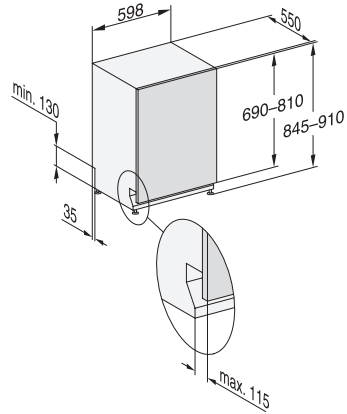

G 7965 SCVi XXL

Fully integrated dishwasher XXL

– the Miele all-rounder for handleless kitchen designs.

EAN: 4002516214175 / Material number: 11293860 / Old Material Number: 21796562AE

Appliance care	•
Dishwashing options	
AutoDos	•
IntenseZone	•
Express	•
Extra Clean	•
Extra dry	•
Basket design	
Cutlery loading	3D MultiFlex tray
FlexCare glass holder	4
FlexCare cup rack	2
Basket design	MaxiComfort
Safety	
Waterproof system	•
Filter indicator light	•
Technical data	
Niche width minimal in mm	600
Niche width max in mm	600
Niche height minimal in mm	845
Niche height maximal in mm	910
Niche depth in mm	550
Appliance width in mm	598
Appliance height in mm	845
Appliance depth in mm	550
Depth with door open in cm	120,5
Net weight in kg	49,0
Total rated load in kW	2,00
Voltage in V	230
Fuse rating in A	10
Number of phases	1
Electrical frequency standard	50
Energy stars	5,0
Length of water inlet hose in cm	1,50
Length of water drain hose in cm	1,50
Length of supply lead in m	1,80
Min. front panel weight in kg	4,0
Max. front panel weight in kg	12,0
Replacing lamps	Service
Available display languages	
Available display languages via MultiLingua	bahasa malaysia, dansk, deutsch, english (AU), english (GB), english (US), español, français (FR), hrvatski, italiano, magyar, nederlands, norsk, polski, portuguese, русский, română, slovenčina, slovenščina, srpski, suomi, svenska, türkçe, українська, čeština, ελληνικά, , , ,
Accessories included	
1 x PowerDisk	•

G7000, fully integrated dishwasher, XXL, 60cm (installation drawing)

- 1) Plinth height 35-155 mm, 2) Plinth height 100-220 mm,
- 3) Appliance height max. 970 mm with plinth height conversion kit (Mat.-Nr. 6.394.761),

G7000, fully integrated dishwasher, XXL, 60cm (installation drawing)