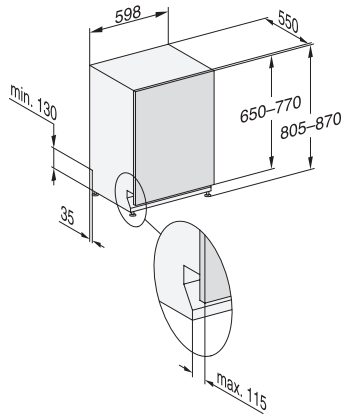

G 7360 SCVi AutoDos

Fully integrated dishwashers

with automatic dispensing thanks to AutoDos with integrated PowerDisk.

G7000, fully integrated dishwasher, 60cm (installation drawing)