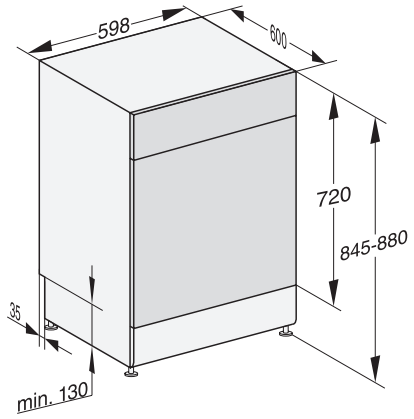

G 7310 SC AutoDos

Freestanding dishwashers

with automatic dispensing thanks to AutoDos with integrated PowerDisk.

G7000, free standing dishwasher, 60cm (installation drawing)