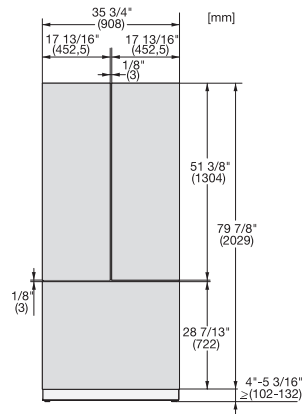

KFP 3634 ed/cs

Stainless steel front

For the stylish integration of MasterCool FrenchDoor in your kitchen.

EAN: 4002516135708 / Material number: 11153850 / Old Material Number: 38996077EU1

- For the upper left door of the KF 2981 Vi

KFP 3634 ed/cs

Stainless steel front

For the stylish integration of MasterCool FrenchDoor in your kitchen.

KFP3635ed/cs, KFP3634ed/cs R, KFP3634ed/cs L, KFP3634ed/cs, Front panel, Front dimensions, MasterCool, sketch