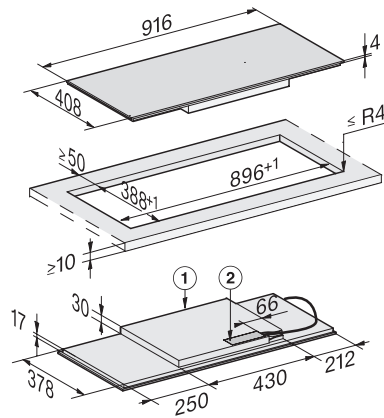

KM 7684 FL

Induction hob with onset controls

panorama design with two PowerFlex cooking areas for extra convenience.

EAN: 4002516149293 / Material number: 11144070 / Old Material Number: 26768470GB

<b>Efficiency and sustainability</b>	
Power rating in off mode in W	0,5
Power rating in standby mode in W	1,0
Power rating in networked standby in W	2,0
Time until automatic switch to off mode in min	20
Time until automatic switch to standby in min	20
Time until automatic switch to networked standby in min	20
<b>Cleaning and care</b>	
Easy to clean ceramic glass	•
<b>Safety</b>	
Safety switch-off	•
Lock function	•
System lock	•
Integrated cooling fan	•
Overheating protection	•
Residual heat indicator	•
<b>Technical data</b>	
Dimensions in mm (width)	916
Dimensions in mm (height)	51
Dimensions in mm (depth)	408
Cutout dimensions in mm (width) with surface-mounted installation	896
Cutout dimensions in mm (depth) with surface-mounted installation	388
Casing height incl. connection box in mm	51
Internal cutout dimensions in mm (width) with flush installation	896
Internal cutout dimensions in mm (depth) with flush installation	388
Weight in kg	12
External cutout dimensions in mm (width) with flush installation	920
External cutout dimensions in mm (depth) with flush installation	412
Total rated load in kW	7,30
Length of supply lead in m	1,4
Voltage in V	230
Frequency in Hz	50-60
<b>Accessories included</b>	
Mains cable	Yes

## KM 7684 FL

Induction hob with onset controls

panorama design with two PowerFlex cooking areas for extra convenience.

KM7684FL, KM7684-1FL, flush (installation drawings)

1) Front, 2) Mains connection box with mains connection cable, L = 1440 mm, are enclosed loosely, 3) Stepped cut-out natural stone worktop, 4) Wood support 12 mm (not supplied)

KM7684FL, KM7684-1FL, onset installation (installation drawings)

1) Front, 2) Mains connection box with mains connection cable, L = 1440 mm