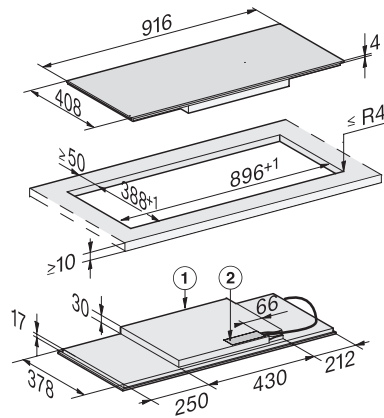

## KM 7684 FL

Induction hob with onset controls

panorama design with two PowerFlex cooking areas for extra convenience.

KM7684FL, KM7684-1FL, flush (installation drawings)

1) Front, 2) Mains connection box with mains connection cable, L = 1440 mm, are enclosed loosely, 3) Stepped cut-out natural stone worktop, 4) Wood support 12 mm (not supplied)

KM7684FL, KM7684-1FL, onset installation (installation drawings)

1) Front, 2) Mains connection box with mains connection cable, L = 1440 mm