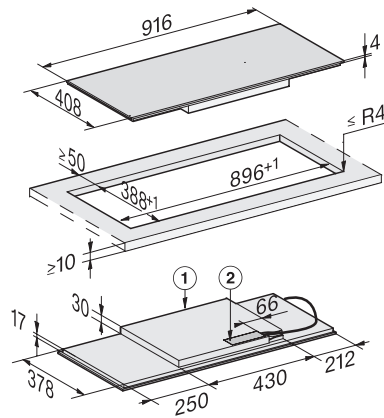

KM 7684 FL

Induction hob with onset controls

panorama design with two PowerFlex cooking areas for extra convenience.

EAN: 4002516149293 / Material number: 11144070 / Old Material Number: 26768470GB

Power rating in standby mode in W	1,0
Power rating in networked standby in W	2,0
Time until automatic switch to off mode in min	20
Time until automatic switch to standby in min	20
Time until automatic switch to networked standby in min	20
Cleaning convenience	
Easy to clean ceramic glass	•
Wipe protection	•
Safety	
Safety switch-off	•
Lock function	•
System lock	•
Integrated cooling fan	•
Overheating protection	•
Residual heat indicator	•
Technical data	
Dimensions in mm (width)	916
Dimensions in mm (height)	51
Dimensions in mm (depth)	408
Cutout dimensions in mm (width) with surface-mounted installation	896
Casing height incl. connection box in mm	51
Cutout dimensions in mm (depth) with surface-mounted installation	388
Internal cutout dimensions in mm (width) with flush installation	896
Internal cutout dimensions in mm (depth) with flush installation	388
Weight in kg	12
External cutout dimensions in mm (width) with flush installation	920
External cutout dimensions in mm (depth) with flush installation	412
Total rated load in kW	7,30
Length of supply lead in m	1,4
Voltage in V	230
Frequency in Hz	50-60
Accessories supplied	
Number of mains cables with plug	Yes

KM 7684 FL

Induction hob with onset controls

panorama design with two PowerFlex cooking areas for extra convenience.

KM 7684 FL – flush (installation drawings)

1) Front, 2) Mains connection box with mains connection cable, L = 1440 mm, are enclosed loosely, 3) Stepped cut-out natural stone worktop, 4) Wood support 12 mm (not supplied)

KM 7684 FL – onset installation (installation drawings)

1) Front, 2) Mains connection box with mains connection cable, L = 1440 mm