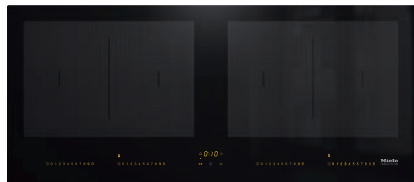

KM 7684 FL

Induction hob with onset controls

panorama design with two PowerFlex cooking areas for extra convenience.

EAN: 4002516149293 / Material number: 11144070 /
Old Material Number: 26768470GB

Recall function	•
Minute minder	•
Safety switch-off	•
Auto heat-up	•
Keeping warm	•
Individual setting options (e.g. buzzers)	•
Efficiency	
Power rating in off mode in W	0,5
Power rating in standby mode in W	0,8
Power rating in networked standby in W	2,0
Time until automatic switch to off mode in min	10
Time until automatic switch to standby in min	10
Time until automatic switch to networked standby in min	10
Cleaning and care	
Easy to clean ceramic glass	•
Safety	
Safety switch-off	•
Lock function	•
System lock	•
Integrated cooling fan	•
Overheating protection	•
Residual heat indicator	•
Technical data	
Dimensions in mm (width)	916
Dimensions in mm (height)	51
Dimensions in mm (depth)	408
Casing height incl. connection box in mm	51
Cutout dimensions in mm (width) with surface-mounted installation	896 mm
Cutout dimensions in mm (depth) with surface-mounted installation	388 mm
Internal cutout dimensions in mm (width) with flush installation	896
Internal cutout dimensions in mm (depth) with flush installation	388
Weight in kg	12
External cutout dimensions in mm (width) with flush installation	920
External cutout dimensions in mm (depth) with flush installation	412
Total rated load in kW	7,30
Length of supply lead in m	1,4
Voltage in V	230
Frequency in Hz	50-60
Accessories included	
Mains cable	Yes