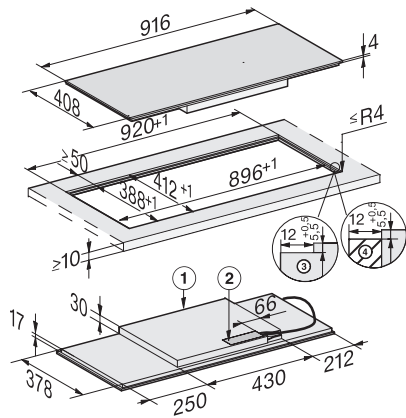

KM 7684 FL

Induction hob with onset controls

panorama design with two PowerFlex cooking areas for extra convenience.

EAN: 4002516149293 / Material number: 11144070 / Old Material Number: 26768470GB

<b>Efficiency and sustainability</b>	
Power rating in off mode in W	0,5
Power rating in standby mode in W	1,0
Power rating in networked standby in W	2,0
Time until automatic switch to off mode in min	20
Time until automatic switch to standby in min	20
Time until automatic switch to networked standby in min	20
<b>Cleaning and care</b>	
Easy to clean ceramic glass	•
<b>Safety</b>	
Safety switch-off	•
Lock function	•
System lock	•
Integrated cooling fan	•
Overheating protection	•
Residual heat indicator	•
<b>Technical data</b>	
Dimensions in mm (width)	916
Dimensions in mm (height)	51
Dimensions in mm (depth)	408
Cutout dimensions in mm (width) with surface-mounted installation	896
Cutout dimensions in mm (depth) with surface-mounted installation	388
Casing height incl. connection box in mm	51
Internal cutout dimensions in mm (width) with flush installation	896
Internal cutout dimensions in mm (depth) with flush installation	388
Weight in kg	12
External cutout dimensions in mm (width) with flush installation	920
External cutout dimensions in mm (depth) with flush installation	412
Total rated load in kW	7,30
Length of supply lead in m	1,4
Voltage in V	230
Frequency in Hz	50-60
<b>Accessories included</b>	
Mains cable	Yes

## KM 7684 FL

Induction hob with onset controls

panorama design with two PowerFlex cooking areas for extra convenience.

KM7684FL, KM7684-1FL, flush (installation drawings)

1) Front, 2) Mains connection box with mains connection cable, L = 1440 mm, are enclosed loosely, 3) Stepped cut-out natural stone worktop, 4) Wood support 12 mm (not supplied)

KM7684FL, KM7684-1FL, onset installation (installation drawings)

1) Front, 2) Mains connection box with mains connection cable, L = 1440 mm