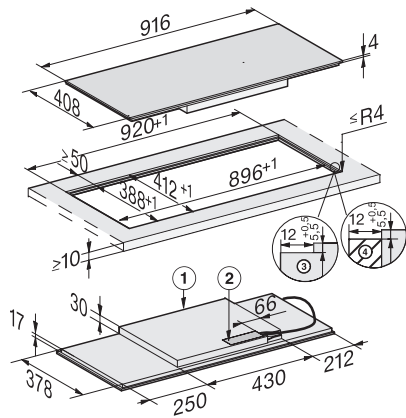

KM 7684 FL

Induction hob with onset controls

panorama design with two PowerFlex cooking areas for extra convenience.

EAN: 4002516149293 / Material number: 11144070 / Old Material Number: 26768470GB

Power rating in standby mode in W	1,0
Power rating in networked standby in W	2,0
Time until automatic switch to off mode in min	20
Time until automatic switch to standby in min	20
Time until automatic switch to networked standby in min	20
Cleaning convenience	
Easy to clean ceramic glass	•
Wipe protection	•
Safety	
Safety switch-off	•
Lock function	•
System lock	•
Integrated cooling fan	•
Overheating protection	•
Residual heat indicator	•
Technical data	
Dimensions in mm (width)	916
Dimensions in mm (height)	51
Dimensions in mm (depth)	408
Cutout dimensions in mm (width) with surface-mounted installation	896
Casing height incl. connection box in mm	51
Cutout dimensions in mm (depth) with surface-mounted installation	388
Internal cutout dimensions in mm (width) with flush installation	896
Internal cutout dimensions in mm (depth) with flush installation	388
Weight in kg	12
External cutout dimensions in mm (width) with flush installation	920
External cutout dimensions in mm (depth) with flush installation	412
Total rated load in kW	7,30
Length of supply lead in m	1,4
Voltage in V	230
Frequency in Hz	50-60
Accessories supplied	
Number of mains cables with plug	Yes

KM 7684 FL

Induction hob with onset controls

panorama design with two PowerFlex cooking areas for extra convenience.

KM 7684 FL – flush (installation drawings)

1) Front, 2) Mains connection box with mains connection cable, L = 1440 mm, are enclosed loosely, 3) Stepped cut-out natural stone worktop, 4) Wood support 12 mm (not supplied)

KM 7684 FL – onset installation (installation drawings)

1) Front, 2) Mains connection box with mains connection cable, L = 1440 mm