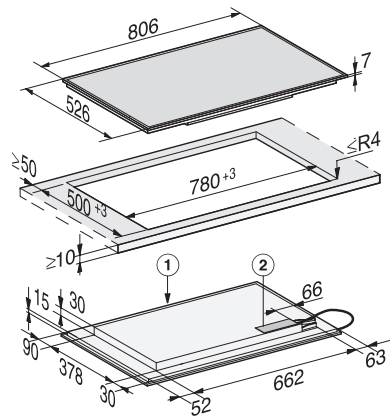

KM 7575 FR

Induction hob with onset controls

with 3 PowerFlex cooking areas for maximum power output

EAN: 4002516149286 / Material number: 11144060 / Old Material Number: 26757500GB

Recall function	•
Safety switch-off	•
Permanent pan recognition	•
Individual setting options (e.g. buzzers)	•
Wipe protection	•
Minute minder	•
Efficiency and sustainability	
Power rating in off mode in W	0,5
Power rating in standby mode in W	1,0
Power rating in networked standby in W	2,0
Time until automatic switch to off mode in min	20
Time until automatic switch to standby in min	20
Time until automatic switch to networked standby in min	20
Cleaning and care	
Easy to clean ceramic glass	•
Safety	
Safety switch-off	•
Lock function	•
System lock	•
Integrated cooling fan	•
Overheating protection	•
Residual heat indicator	•
Technical data	
Dimensions in mm (width)	806
Dimensions in mm (height)	52
Dimensions in mm (depth)	526
Cutout dimensions in mm (width) with surface-mounted installation	780
Cutout dimensions in mm (depth) with surface-mounted installation	500
Casing height incl. connection box in mm	45
Weight in kg	16
Total rated load in kW	11,00
Length of supply lead in m	1,4
Voltage in V	230
Frequency in Hz	50-60
Accessories included	
Mains cable	Yes

KM 7575 FR

Induction hob with onset controls

with 3 PowerFlex cooking areas for maximum power output

KM 7575 FR (installation drawing)

1) Front, 2) Mains connection box with mains connection cable, L = 1440 mm, are enclosed loosely