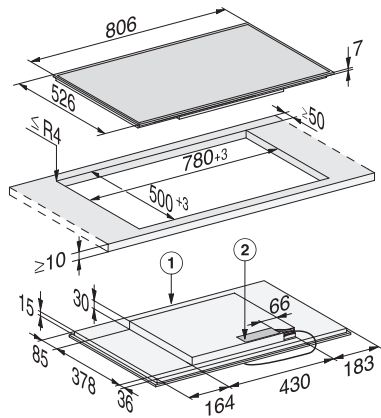

KM 7474 FR

Induction hob with onset controls

with PowerFlex cooking area for maximum power output

EAN: 4002516149262 / Material number: 11144040 / Old Material Number: 26747400GB

Recall function	•
Safety switch-off	•
Permanent pan recognition	•
Individual setting options (e.g. buzzers)	•
Minute minder	•
Efficiency and sustainability	
Power rating in off mode in W	0,5
Power rating in standby mode in W	1,0
Power rating in networked standby in W	2,0
Time until automatic switch to off mode in min	20
Time until automatic switch to standby in min	20
Time until automatic switch to networked standby in min	20
Cleaning and care	
Easy to clean ceramic glass	•
Safety	
Safety switch-off	•
Lock function	•
System lock	•
Integrated cooling fan	•
Overheating protection	•
Residual heat indicator	•
Technical data	
Dimensions in mm (width)	806
Dimensions in mm (height)	52
Dimensions in mm (depth)	526
Cutout dimensions in mm (width) with surface-mounted installation	780
Cutout dimensions in mm (depth) with surface-mounted installation	500
Casing height incl. connection box in mm	45
Weight in kg	12
Total rated load in kW	7,30
Length of supply lead in m	1,4
Voltage in V	230
Frequency in Hz	50-60
Accessories included	
Mains cable	Yes

KM 7474 FR

Induction hob with onset controls

with PowerFlex cooking area for maximum power output

KM7474FR, KM7474-1FR (installation drawings)

1) Front, 2) Mains connection box with mains connection cable, L = 1440 mm