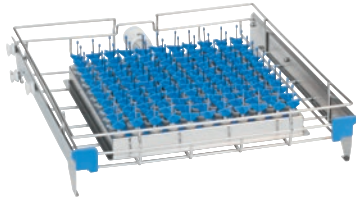

APLW 019/1
Upper basket
equipped with 121 APLW 047 injector nozzles.

- Only suitable for use on upper levels

EAN: 4002516115731 / Material number: 11104710 / Old Material Number: 69301901D

Product classification	
Large-capacity washer-disinfectors, laboratory	•
Machine affiliation	
PLW 6011	•
PLW 6111	•
Product category	
Injector basket	•
Upper basket	•
Product properties	
Material	Stainless steel, Plastic
Colour	Blue, Stainless Steel, White
Area of application	
Reprocessing of laboratory glassware	•
Capacity	
Test tubes [number]	121
Phials [number]	121
Dimensions and weight	
External dimensions, net height in mm	200
External dimensions, net width in mm	535
External dimensions, net depth in mm	570
External dimensions, gross height in mm	355
External dimensions, gross width in mm	565
External dimensions, gross depth in mm	615
Net weight in kg	6,64
Gross weight in kg	9,06
Companion pack	
APLW 047 injector nozzle, Ø 2.5 mm, length 50 mm [number]	121