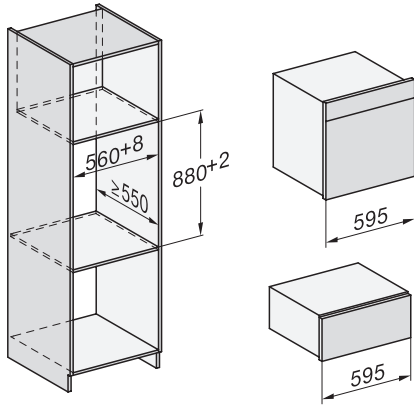

DGC 7860X

Handleless combination steam oven

for steam cooking, baking, roasting with wireless food probe + menu cooking.

ESW7x20, DGC7x6xHCPro, DGC7x6xHCXPro installation drawings