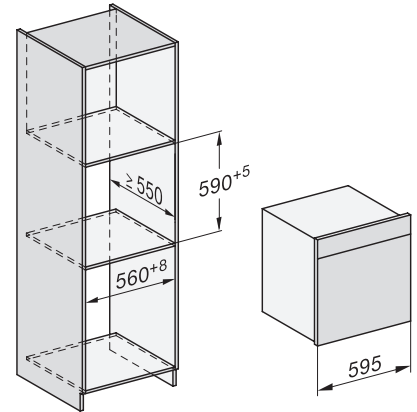

DGC7x6x, DGC7x6xX, DGC7x6xHCPro, DGC7x6xHCXPro installation drawings

DGC7x60, DGC7x60X installation drawings

- 1) Front view, 2) Mains connection cable, L=2.000 mm, 3) Ventilation cut min. 180 cm², 4) Ventilation and deaeration, 5) No connection in this area