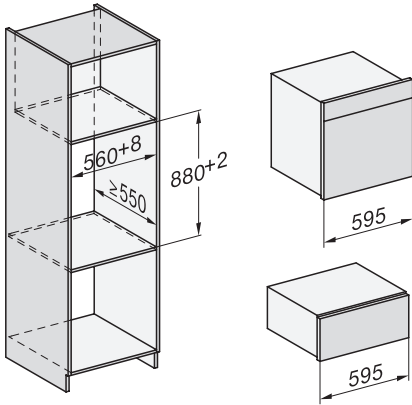

DGC 7860X

Handleless combination steam oven

for steam cooking, baking, roasting with wireless food probe + menu cooking.

ESW7x20, DGC7x6xHCPro, DGC7x6xHCXPro installation drawings