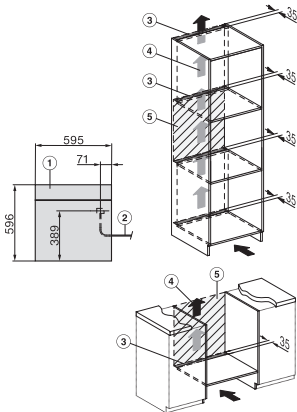

DGC 7860X

Handleless combination steam oven

for steam cooking, baking, roasting with wireless food probe + menu cooking.

ESW7x20, DGC7x6xHCPro, DGC7x6xHCXPro installation drawings

ESW7x10, EVS7010, DGC7x6xHCPro, DGC7x6xHCXPro installation drawings

DGC7x6x, DGC7x6xX, DGC7x6xHCPro, DGC7x6xHCXPro installation drawings

DGC7x60, DGC7x60X installation drawings

- 1) Front view, 2) Mains connection cable, L=2.000 mm, 3) Ventilation cut min. 180 cm², 4) Ventilation and deaeration, 5) No connection in this area