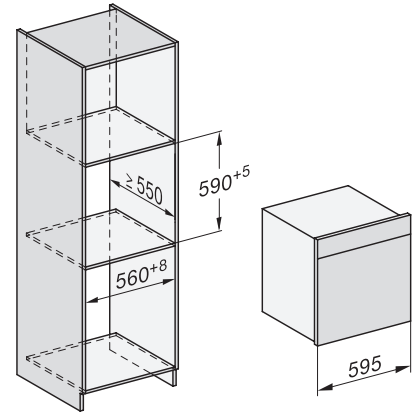

DGC7x6x, DGC7x6xX, DGC7x6xHCPro, DGC7x6xHCXPro installation drawings

DGC7x60, DGC7x60X installation drawings

- 1) Front view, 2) Mains connection cable, L=2.000 mm, 3) Ventilation cut min. 180 cm², 4) Ventilation and deaeration, 5) No connection in this area