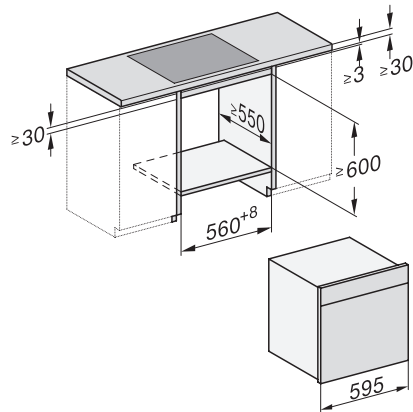

DGC 7860X

Handleless combination steam oven

for steam cooking, baking, roasting with wireless food probe + menu cooking.

ESW7x20, DGC7x6xHCPro, DGC7x6xHCXPro installation drawings

ESW7x10, EVS7010, DGC7x6xHCPro, DGC7x6xHCXPro installation drawings

DGC7x6x, DGC7x6xX, DGC7x6xHCPro, DGC7x6xHCXPro installation drawings

DGC7x60, DGC7x60X installation drawings

- 1) Front view, 2) Mains connection cable, L=2.000 mm, 3) Ventilation cut min. 180 cm², 4) Ventilation and deaeration, 5) No connection in this area