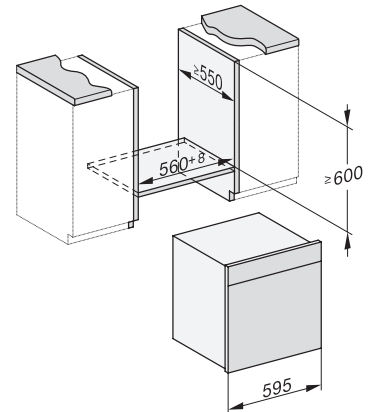

DGC7x6x, DGC7x6xX, DGC7x6xHCPro, DGC7x6xHCXPro installation drawings

Worktop overhang ≤ 29 mm