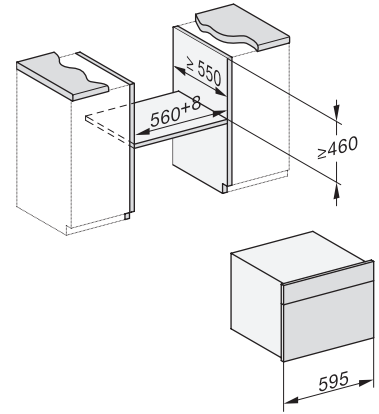

Safety	
Appliance cooling system and touch-cool front	•
Safety switch-off	•
System lock	•
Vapour cooling system	•
Sensor lock	•
Technical data	
XL oven compartment	•
Oven compartment volume in l	48
No. of shelf levels	3
Appliance dimensions (W x H x D) in mm	595 x 456 x 569
Numbered shelf levels	•
Door hinge	Bottom
Oven light	BrilliantLight
Oven mode temperatures min. in °C	30
Oven mode temperatures max. in °C	225
Steam-cooking mode temperatures min. in °C	40
Steam-cooking mode temperatures max. in °C	100
Niche width min. in mm	560
Niche width max. in mm	568
Niche height min. in mm	450
Niche height max. in mm	452
Niche depth in mm	555
Appliance width in mm	595
Appliance height in mm	456
Appliance depth in mm	569
Appliance dimensions (W x H x D) in mm	595 x 456 x 569
Weight in kg	39,7
Total rated load in kW	3,40
Voltage in V	230
Frequency in Hz	50-60
Number of phases	1
Fuse rating in A	16
Mains cable with plug	•
Length of supply lead in m	2
Replacing lamps	Customer Service
Accessories supplied	
Universal tray with PerfectClean	1
Baking and roasting rack with PerfectClean	1
FlexiClip runners with PerfectClean	1
Removable PerfectClean side runners (pair)	1
No. of perforated stainless-steel cooking container	2
No. of solid stainless-steel cooking containers	1
Descaling tablets	2

DGC 7840X

Handleless compact combination steam oven

for steam cooking, baking, roasting with wireless food probe + menu cooking.

ESW7x20, DGC7x4xHCPro, DGC7x4xHCXPro installation drawings

ESW7x10, DGC7x4xHCPro, DGC7x4xHCXPro, installation drawings

DG7x4x, DGM7x4x, DGC7x4x, DGC7x4xX, DGC7x4xHCPro, DGC7x4xHCXPro installation drawings

DGC7x4x, DGC7x4xX, DGC7x4xHCPro, DGC7x4xHCXPro installation drawings

DGC7x40, installation drawings

1) Front view, 2) Mains connection cable, L=2.000 mm, 3) Ventilation cut min. 180 cm², 4) No connection in this area