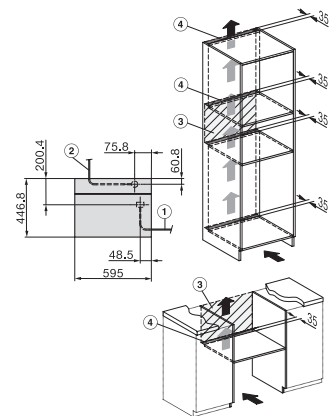

Safety	
Appliance cooling system and touch-cool front	•
Safety switch-off	•
System lock	•
Vapour cooling system	•
Sensor lock	•
Technical data	
XL oven compartment	•
Oven compartment volume in l	48
No. of shelf levels	3
Appliance dimensions (W x H x D) in mm	595 x 456 x 569
Numbered shelf levels	•
Door hinge	Bottom
Oven light	BrilliantLight
Oven mode temperatures min. in °C	30
Oven mode temperatures max. in °C	225
Steam-cooking mode temperatures min. in °C	40
Steam-cooking mode temperatures max. in °C	100
Niche width min. in mm	560
Niche width max. in mm	568
Niche height min. in mm	450
Niche height max. in mm	452
Niche depth in mm	555
Appliance width in mm	595
Appliance height in mm	456
Appliance depth in mm	569
Appliance dimensions (W x H x D) in mm	595 x 456 x 569
Weight in kg	39,7
Total rated load in kW	3,40
Voltage in V	230
Frequency in Hz	50-60
Number of phases	1
Fuse rating in A	16
Mains cable with plug	•
Length of supply lead in m	2
Replacing lamps	Customer Service
Accessories supplied	
Universal tray with PerfectClean	1
Baking and roasting rack with PerfectClean	1
FlexiClip runners with PerfectClean	1
Removable PerfectClean side runners (pair)	1
No. of perforated stainless-steel cooking container	2
No. of solid stainless-steel cooking containers	1
Descaling tablets	2

DG7x4x, DGM7x4x, DGC7x4x, DGC7x4xX, DGC7x4xHCPro, DGC7x4xHCXPro installation drawings

DGC7x4x, DGC7x4xX, DGC7x4xHCPro, DGC7x4xHCXPro installation drawings

DGC7x40, installation drawings

1) Front view, 2) Mains connection cable, L=2.000 mm, 3) Ventilation cut min. 180 cm², 4) No connection in this area

DGC7x4x, DGC7x4xX installation drawings

DGC7x4x, DGC7x4x-55, DGC7xxx, DGC7x4xHCPro, DGC7x4xHCXPro installation drawings

DGC7x4x, DGC7x4xX, DGC7x4xHCPro, DGC7x4xHCXPro installation drawings

DGC7x4x, DGC7440X, DGC7840X – installation drawing – GB, AU

1) Front view, 2) Mains connection cable, L=2.000 mm, 3) ventilation cut-out min. 180 cm², 4) no connection in this area