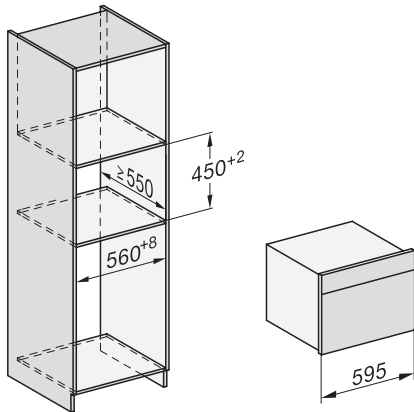

Safety	
Appliance cooling system and touch-cool front	•
Safety switch-off	•
System lock	•
Vapour cooling system	•
Sensor lock	•
Technical data	
XL oven compartment	•
Oven compartment volume in l	48
No. of shelf levels	3
Appliance dimensions (W x H x D) in mm	595 x 456 x 569
Numbered shelf levels	•
Door hinge	Bottom
Oven light	BrilliantLight
Oven mode temperatures min. in °C	30
Oven mode temperatures max. in °C	225
Steam-cooking mode temperatures min. in °C	40
Steam-cooking mode temperatures max. in °C	100
Niche width min. in mm	560
Niche width max. in mm	568
Niche height min. in mm	450
Niche height max. in mm	452
Niche depth in mm	555
Appliance width in mm	595
Appliance height in mm	456
Appliance depth in mm	569
Appliance dimensions (W x H x D) in mm	595 x 456 x 569
Weight in kg	39,7
Total rated load in kW	3,40
Voltage in V	230
Frequency in Hz	50-60
Number of phases	1
Fuse rating in A	16
Mains cable with plug	•
Length of supply lead in m	2
Replacing lamps	Customer Service
Accessories supplied	
Universal tray with PerfectClean	1
Baking and roasting rack with PerfectClean	1
FlexiClip runners with PerfectClean	1
Removable PerfectClean side runners (pair)	1
No. of perforated stainless-steel cooking container	2
No. of solid stainless-steel cooking containers	1
Descaling tablets	2

DGC 7840X

Handleless compact combination steam oven

for steam cooking, baking, roasting with wireless food probe + menu cooking.

ESW7x20, DGC7x4xHCPro, DGC7x4xHCXPro installation drawings

ESW7x10, DGC7x4xHCPro, DGC7x4xHCXPro, installation drawings

DG7x4x, DGM7x4x, DGC7x4x, DGC7x4xX, DGC7x4xHCPro, DGC7x4xHCXPro installation drawings

DGC7x4x, DGC7x4xX, DGC7x4xHCPro, DGC7x4xHCXPro installation drawings

DGC7x40, installation drawings

1) Front view, 2) Mains connection cable, L=2.000 mm, 3) Ventilation cut min. 180 cm², 4) No connection in this area