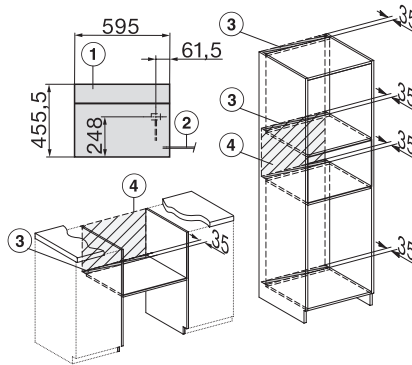

Safety	
Appliance cooling system and touch-cool front	•
Safety switch-off	•
System lock	•
Vapour cooling system	•
Sensor lock	•
Technical data	
XL oven compartment	•
Oven compartment volume in l	48
No. of shelf levels	3
Appliance dimensions (W x H x D) in mm	595 x 456 x 569
Numbered shelf levels	•
Door hinge	Bottom
Oven light	BrilliantLight
Oven mode temperatures min. in °C	30
Oven mode temperatures max. in °C	225
Steam-cooking mode temperatures min. in °C	40
Steam-cooking mode temperatures max. in °C	100
Niche width min. in mm	560
Niche width max. in mm	568
Niche height min. in mm	450
Niche height max. in mm	452
Niche depth in mm	555
Appliance width in mm	595
Appliance height in mm	456
Appliance depth in mm	569
Appliance dimensions (W x H x D) in mm	595 x 456 x 569
Weight in kg	39,7
Total rated load in kW	3,40
Voltage in V	230
Frequency in Hz	50-60
Number of phases	1
Fuse rating in A	16
Mains cable with plug	•
Length of supply lead in m	2
Replacing lamps	Customer Service
Accessories supplied	
Universal tray with PerfectClean	1
Baking and roasting rack with PerfectClean	1
FlexiClip runners with PerfectClean	1
Removable PerfectClean side runners (pair)	1
No. of perforated stainless-steel cooking container	2
No. of solid stainless-steel cooking containers	1
Descaling tablets	2

DGC 7840X

Handleless compact combination steam oven

for steam cooking, baking, roasting with wireless food probe + menu cooking.

ESW7x20, DGC7x4xHCPro, DGC7x4xHCXPro installation drawings

ESW7x10, DGC7x4xHCPro, DGC7x4xHCXPro, installation drawings

DG7x4x, DGM7x4x, DGC7x4x, DGC7x4xX, DGC7x4xHCPro, DGC7x4xHCXPro installation drawings

DGC7x4x, DGC7x4xX, DGC7x4xHCPro, DGC7x4xHCXPro installation drawings

DGC7x40, installation drawings

1) Front view, 2) Mains connection cable, L=2.000 mm, 3) Ventilation cut min. 180 cm², 4) No connection in this area