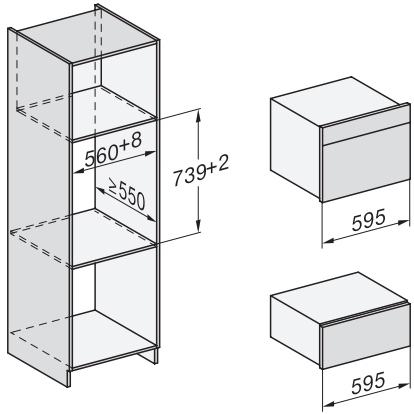

DGC 7840X

Handleless compact combination steam oven

for steam cooking, baking, roasting with wireless food probe + menu cooking.

ESW7x20, DGC7x4xHCPro, DGC7x4xHCXPro installation drawings