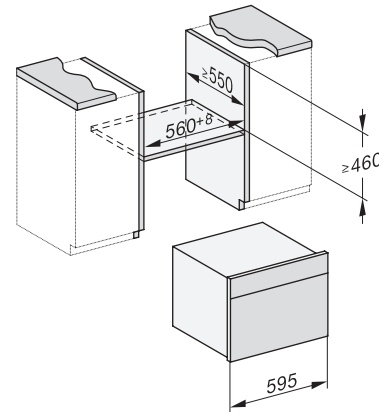

Safety	
Appliance cooling system and touch-cool front	•
Safety switch-off	•
System lock	•
Vapour cooling system	•
Sensor lock	•
Technical data	
XL oven compartment	•
Oven compartment volume in l	48
No. of shelf levels	3
Appliance dimensions (W x H x D) in mm	595 x 456 x 569
Numbered shelf levels	•
Door hinge	Bottom
Oven light	BrilliantLight
Oven mode temperatures min. in °C	30
Oven mode temperatures max. in °C	225
Steam-cooking mode temperatures min. in °C	40
Steam-cooking mode temperatures max. in °C	100
Niche width min. in mm	560
Niche width max. in mm	568
Niche height min. in mm	450
Niche height max. in mm	452
Niche depth in mm	555
Appliance width in mm	595
Appliance height in mm	456
Appliance depth in mm	569
Appliance dimensions (W x H x D) in mm	595 x 456 x 569
Weight in kg	39,7
Total rated load in kW	3,40
Voltage in V	230
Frequency in Hz	50-60
Number of phases	1
Fuse rating in A	16
Mains cable with plug	•
Length of supply lead in m	2
Replacing lamps	Customer Service
Accessories supplied	
Universal tray with PerfectClean	1
Baking and roasting rack with PerfectClean	1
FlexiClip runners with PerfectClean	1
Removable PerfectClean side runners (pair)	1
No. of perforated stainless-steel cooking container	2
No. of solid stainless-steel cooking containers	1
Descaling tablets	2

DG7x4x, DGM7x4x, DGC7x4x, DGC7x4xX, DGC7x4xHCPro, DGC7x4xHCXPro installation drawings

DGC7x4x, DGC7x4xX, DGC7x4xHCPro, DGC7x4xHCXPro installation drawings

DGC7x40, installation drawings

1) Front view, 2) Mains connection cable, L=2.000 mm, 3) Ventilation cut min. 180 cm², 4) No connection in this area

1) Front view, 2) Mains connection cable, L=2.000 mm, 3) ventilation cut-out min. 180 cm², 4) no connection in this area