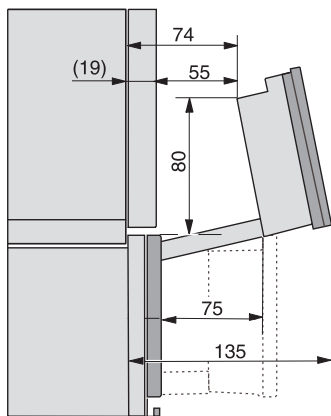

DGC7x4x, DGC7x4x-55, DGC7xxx, DGC7x4xHCPro, DGC7x4xHCXPro installation drawings