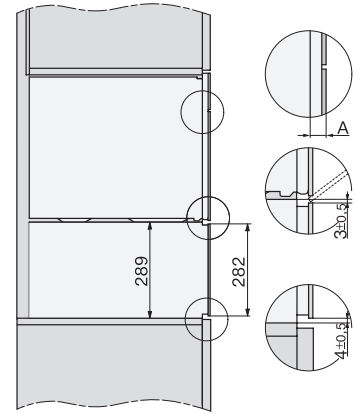

1) 400 mm, 2) 360 mm, 3) 47 mm, 4) 27 mm, 5) 32.5 mm

ESW7x20, DGC7x4xHCPro, DGC7x4xHCXPro installation drawings

ESW7x20, DG7xxx, DGM7xxx installation drawings

ESW7x20, DGM7x4x installation drawings

1) Front view, 2) Mains connection cable, L=2.000 mm, 3) Ventilation cut min. 180 cm², 4) No connection in this area

ESW7x10, DGC7x4xHCPro, DGC7x4xHCXPro, installation drawings

ESW7x10, EVS7010, DG7x4x, DGM7x4x installation drawings

A) 22 mm glass, 23,3 mm stainless steel

DG7xxx, DGM7xxx, installation drawings

built-in DG DGM DGC XL build-under, installation drawing

22 mm glass, 23,3 mm stainless steel

installation DGM, installation drawing, GB, AU

1) Mains connection cable, L=2000 mm, 2) Water supply hose, L=2000 mm, 3) ventilation cut-out min. 180 cm², 4) no connection in this area