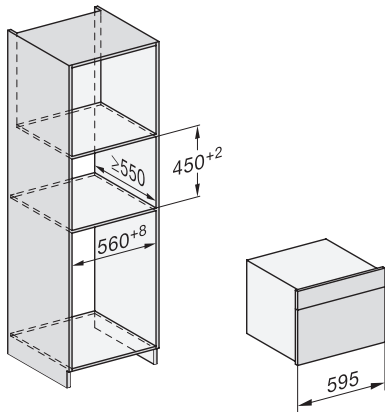

DG7xxx, DGM7xxx, installation drawings