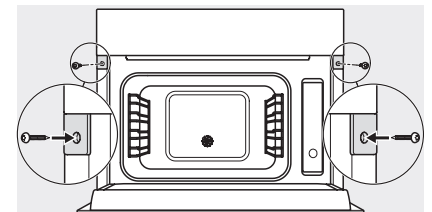

1) 400 mm, 2) 360 mm, 3) 47 mm, 4) 24 mm, 5) 32.5 mm

ESW7x20, DGC7x4xHCPro, DGC7x4xHCXPro installation drawings

ESW7x20, DG7xxx, DGM7xxx installation drawings

ESW7x20, DGM7x4x installation drawings

1) Front view, 2) Mains connection cable, L=2.000 mm, 3) Ventilation cut min. 180 cm², 4) No connection in this area

ESW7x10, DGC7x4xHCPro, DGC7x4xHCXPro, installation drawings

ESW7x10, EVS7010, DG7x4x, DGM7x4x installation drawings

A) 22 mm glass, 23,3 mm stainless steel

DG7xxx, DGM7xxx, installation drawings

built-in DG DGM DGC XL build-under, installation drawing

Screw joint DG DGM, installation drawing

DGM 7840

Steam oven with microwave

for healthy cooking & rapid heating-up with networking, menu cooking + M Touch.

DG DGM, installation drawing

side view DG DGM, installation drawing, GB, AU

22 mm glass, 23,3 mm stainless steel

installation DGM, installation drawing, GB, AU

1) Mains connection cable, L=2000 mm, 2) Water supply hose, L=2000 mm, 3) ventilation cut-out min. 180 cm^2 , 4) no connection in this area