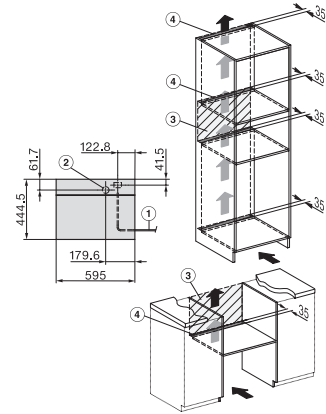

1) 400 mm, 2) 360 mm, 3) 47 mm, 4) 24 mm, 5) 32.5 mm

ESW7x20, DGC7x4xHCPro, DGC7x4xHCXPro installation drawings

ESW7x20, DG7xxx, DGM7xxx installation drawings

ESW7x20, DGM7x4x installation drawings

1) Front view, 2) Mains connection cable, L=2.000 mm, 3) Ventilation cut min. 180 cm², 4) No connection in this area

ESW7x10, DGC7x4xHCPro, DGC7x4xHCXPro, installation drawings

ESW7x10, EVS7010, DG7x4x, DGM7x4x installation drawings

A) 22 mm glass, 23,3 mm stainless steel

DG7xxx, DGM7xxx, installation drawings

built-in DG DGM DGC XL build-under, installation drawing

Screw joint DG DGM, installation drawing

DGM 7840

Steam oven with microwave

for healthy cooking & rapid heating-up with networking, menu cooking + M Touch.

DG DGM, installation drawing

side view DG DGM, installation drawing, GB, AU

22 mm glass, 23,3 mm stainless steel

installation DGM, installation drawing, GB, AU

1) Mains connection cable, L=2000 mm, 2) Water supply hose, L=2000 mm, 3) ventilation cut-out min. 180 cm^2 , 4) no connection in this area