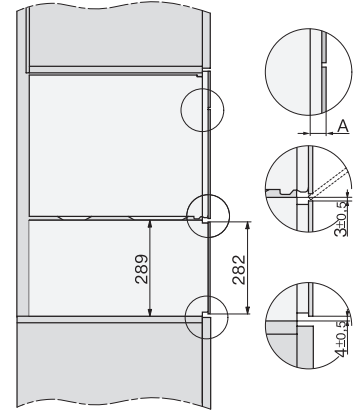

1) 400 mm, 2) 360 mm, 3) 47 mm, 4) 24 mm, 5) 32.5 mm

ESW7x20, DGC7x4xHCPro, DGC7x4xHCXPro installation drawings

ESW7x20, DG7xxx, DGM7xxx installation drawings

ESW7x20, DGM7x4x installation drawings

1) Front view, 2) Mains connection cable, L=2.000 mm, 3) Ventilation cut min. 180 cm², 4) No connection in this area

ESW7x10, DGC7x4xHCPro, DGC7x4xHCXPro, installation drawings

ESW7x10, EVS7010, DG7x4x, DGM7x4x installation drawings

A) 22 mm glass, 23,3 mm stainless steel

DG7xxx, DGM7xxx, installation drawings

built-in DG DGM DGC XL build-under, installation drawing

22 mm glass, 23,3 mm stainless steel

installation DGM, installation drawing, GB, AU

1) Mains connection cable, L=2000 mm, 2) Water supply hose, L=2000 mm, 3) ventilation cut-out min. 180 cm^2 , 4) no connection in this area