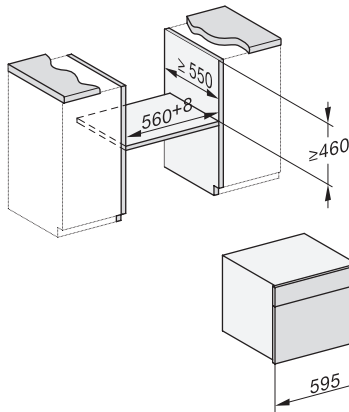

1) 400 mm, 2) 360 mm, 3) 47 mm, 4) 24 mm, 5) 32.5 mm

ESW7x20, DGC7x4xHCPro, DGC7x4xHCXPro installation drawings

ESW7x20, DG7xxx, DGM7xxx installation drawings

ESW7x20, DGM7x4x installation drawings

1) Front view, 2) Mains connection cable, L=2.000 mm, 3) Ventilation cut min. 180 cm², 4) No connection in this area

ESW7x10, DGC7x4xHCPro, DGC7x4xHCXPro, installation drawings

ESW7x10, EVS7010, DG7x4x, DGM7x4x installation drawings

A) 22 mm glass, 23,3 mm stainless steel

DG7xxx, DGM7xxx, installation drawings

built-in DG DGM DGC XL build-under, installation drawing

Screw joint DG DGM, installation drawing

DGM 7840

Steam oven with microwave

for healthy cooking & rapid heating-up with networking, menu cooking + M Touch.

DG DGM, installation drawing

side view DG DGM, installation drawing, GB, AU

22 mm glass, 23,3 mm stainless steel

installation DGM, installation drawing, GB, AU

1) Mains connection cable, L=2000 mm, 2) Water supply hose, L=2000 mm, 3) ventilation cut-out min. 180 cm^2 , 4) no connection in this area