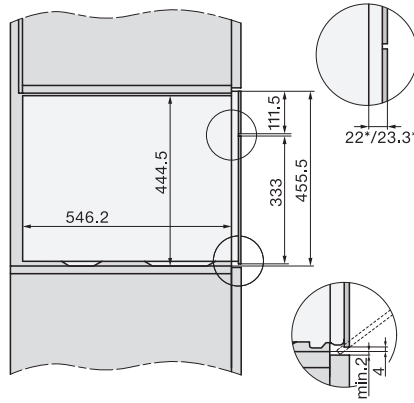

1) 400 mm, 2) 360 mm, 3) 47 mm, 4) 24 mm, 5) 32.5 mm

ESW7x20, DGC7x4xHCPro, DGC7x4xHCXPro installation drawings

ESW7x20, DG7xxx, DGM7xxx installation drawings

ESW7x20, DGM7x4x installation drawings

1) Front view, 2) Mains connection cable, L=2.000 mm, 3) Ventilation cut min. 180 cm², 4) No connection in this area

ESW7x10, DGC7x4xHCPro, DGC7x4xHCXPro, installation drawings

ESW7x10, EVS7010, DG7x4x, DGM7x4x installation drawings

A) 22 mm glass, 23,3 mm stainless steel

DG7xxx, DGM7xxx, installation drawings

built-in DG DGM DGC XL build-under, installation drawing

Screw joint DG DGM, installation drawing

DGM 7840

Steam oven with microwave

for healthy cooking & rapid heating-up with networking, menu cooking + M Touch.

DG DGM, installation drawing

side view DG DGM, installation drawing, GB, AU

22 mm glass, 23,3 mm stainless steel

installation DGM, installation drawing, GB, AU

1) Mains connection cable, L=2000 mm, 2) Water supply hose, L=2000 mm, 3) ventilation cut-out min. 180 cm^2 , 4) no connection in this area