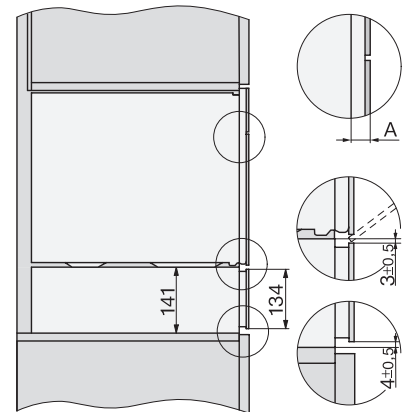

1) 400 mm, 2) 360 mm, 3) 47 mm, 4) 24 mm, 5) 32.5 mm

ESW7x20, DGC7x4xHCPro, DGC7x4xHCXPro installation drawings

ESW7x20, DG7xxx, DGM7xxx installation drawings

ESW7x20, DGM7x4x installation drawings

1) Front view, 2) Mains connection cable, L=2.000 mm, 3) Ventilation cut min. 180 cm², 4) No connection in this area

ESW7x10, DGC7x4xHCPro, DGC7x4xHCXPro, installation drawings

ESW7x10, EVS7010, DG7x4x, DGM7x4x installation drawings

A) 22 mm glass, 23,3 mm stainless steel

DG7xxx, DGM7xxx, installation drawings

built-in DG DGM DGC XL build-under, installation drawing

22 mm glass, 23,3 mm stainless steel

installation DGM, installation drawing, GB, AU

1) Mains connection cable, L=2000 mm, 2) Water supply hose, L=2000 mm, 3) ventilation cut-out min. 180 cm^2 , 4) no connection in this area