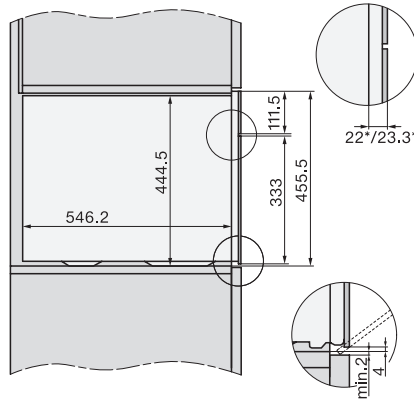

1) 400 mm, 2) 360 mm, 3) 47 mm, 4) 24 mm, 5) 32.5 mm

ESW7x20, DGC7x4xHCPro, DGC7x4xHCXPro installation drawings

ESW7x20, DG7xxx, DGM7xxx installation drawings

ESW7x20, DGM7x4x installation drawings

1) Front view, 2) Mains connection cable, L=2.000 mm, 3) Ventilation cut min. 180 cm<sup>2</sup>, 4) No connection in this area

ESW7x10, DGC7x4xHCPro, DGC7x4xHCXPro, installation drawings

ESW7x10, EVS7010, DG7x4x, DGM7x4x installation drawings

A) 22 mm glass, 23,3 mm stainless steel

DG7xxx, DGM7xxx, installation drawings

built-in DG DGM DGC XL build-under, installation drawing

Screw joint DG DGM, installation drawing

DGM 7440  
 Steam oven with microwave  
 for healthy cooking and rapid heating-up with networking.

DG DGM, installation drawing

side view DG DGM, installation drawing, GB, AU  
 22 mm glass, 23,3 mm stainless steel

installation DGM, installation drawing, GB, AU

1) Mains connection cable, L=2000 mm, 2) Water supply hose, L=2000 mm, 3) ventilation cut-out min. 180 cm<sup>2</sup>, 4) no connection in this area