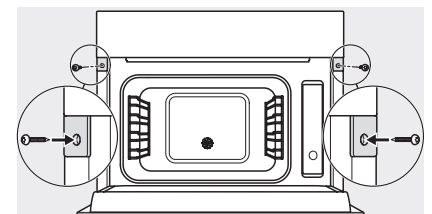

1) 400 mm, 2) 360 mm, 3) 47 mm, 4) 24 mm, 5) 32.5 mm

ESW7x20, DGC7x4xHCPro, DGC7x4xHCXPro installation drawings

ESW7x20, DG7xxx, DGM7xxx installation drawings

ESW7x20, DGM7x4x installation drawings

1) Front view, 2) Mains connection cable, L=2.000 mm, 3) Ventilation cut min. 180 cm<sup>2</sup>, 4) No connection in this area

ESW7x10, DGC7x4xHCPro, DGC7x4xHCXPro, installation drawings

ESW7x10, EVS7010, DG7x4x, DGM7x4x installation drawings

A) 22 mm glass, 23,3 mm stainless steel

DG7xxx, DGM7xxx, installation drawings

built-in DG DGM DGC XL build-under, installation drawing

Screw joint DG DGM, installation drawing

DGM 7440  
 Steam oven with microwave  
 for healthy cooking and rapid heating-up with networking.

DG DGM, installation drawing

side view DG DGM, installation drawing, GB, AU  
 22 mm glass, 23,3 mm stainless steel

installation DGM, installation drawing, GB, AU

1) Mains connection cable, L=2000 mm, 2) Water supply hose, L=2000 mm, 3) ventilation cut-out min. 180 cm<sup>2</sup>, 4) no connection in this area