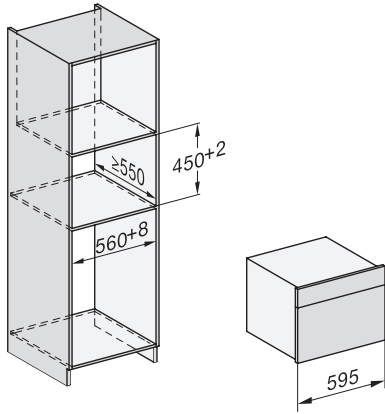

1) 400 mm, 2) 360 mm, 3) 47 mm, 4) 24 mm, 5) 32.5 mm

ESW7x20, DGC7x4xHCPro, DGC7x4xHCXPro installation drawings

ESW7x20, DG7xxx, DGM7xxx installation drawings

ESW7x20, DGM7x4x installation drawings

1) Front view, 2) Mains connection cable, L=2.000 mm, 3) Ventilation cut min. 180 cm<sup>2</sup>, 4) No connection in this area

ESW7x10, DGC7x4xHCPro, DGC7x4xHCXPro, installation drawings

ESW7x10, EVS7010, DG7x4x, DGM7x4x installation drawings

A) 22 mm glass, 23,3 mm stainless steel

DG7xxx, DGM7xxx, installation drawings

built-in DG DGM DGC XL build-under, installation drawing

Screw joint DG DGM, installation drawing

DGM 7440  
 Steam oven with microwave  
 for healthy cooking and rapid heating-up with networking.

DG DGM, installation drawing

side view DG DGM, installation drawing, GB, AU  
 22 mm glass, 23,3 mm stainless steel