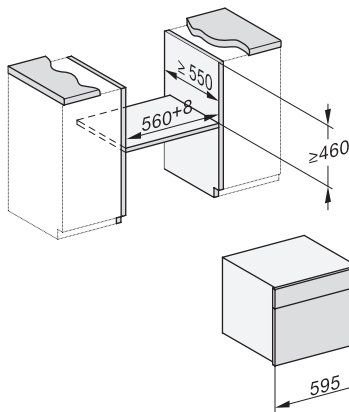

1) 400 mm, 2) 360 mm, 3) 47 mm, 4) 24 mm, 5) 32.5 mm

ESW7x20, DGC7x4xHCPro, DGC7x4xHCXPro installation drawings

ESW7x20, DG7xxx, DGM7xxx installation drawings

ESW7x20, DGM7x4x installation drawings

1) Front view, 2) Mains connection cable, L=2.000 mm, 3) Ventilation cut min. 180 cm<sup>2</sup>, 4) No connection in this area

ESW7x10, DGC7x4xHCPro, DGC7x4xHCXPro, installation drawings

ESW7x10, EVS7010, DG7x4x, DGM7x4x installation drawings

A) 22 mm glass, 23,3 mm stainless steel

DG7xxx, DGM7xxx, installation drawings

built-in DG DGM DGC XL build-under, installation drawing

Screw joint DG DGM, installation drawing

DGM 7440  
 Steam oven with microwave  
 for healthy cooking and rapid heating-up with networking.

DG DGM, installation drawing

side view DG DGM, installation drawing, GB, AU  
 22 mm glass, 23,3 mm stainless steel

installation DGM, installation drawing, GB, AU

1) Mains connection cable, L=2000 mm, 2) Water supply hose, L=2000 mm, 3) ventilation cut-out min. 180 cm<sup>2</sup>, 4) no connection in this area