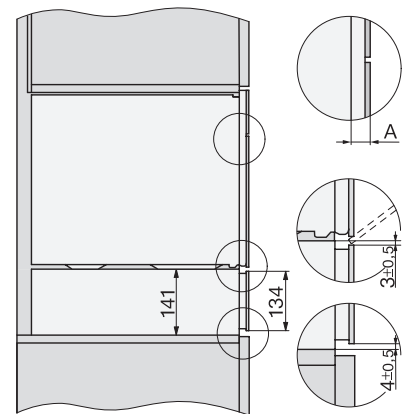

1) 400 mm, 2) 360 mm, 3) 47 mm, 4) 24 mm, 5) 32.5 mm

ESW7x20, DGC7x4xHCPro, DGC7x4xHCXPro installation drawings

ESW7x20, DG7xxx, DGM7xxx installation drawings

ESW7x20, DGM7x4x installation drawings

1) Front view, 2) Mains connection cable, L=2.000 mm, 3) Ventilation cut min. 180 cm<sup>2</sup>, 4) No connection in this area

ESW7x10, DGC7x4xHCPro, DGC7x4xHCXPro, installation drawings

ESW7x10, EVS7010, DG7x4x, DGM7x4x installation drawings

A) 22 mm glass, 23,3 mm stainless steel

DG7xxx, DGM7xxx, installation drawings

built-in DG DGM DGC XL build-under, installation drawing

Screw joint DG DGM, installation drawing

DGM 7440  
 Steam oven with microwave  
 for healthy cooking and rapid heating-up with networking.

DG DGM, installation drawing

side view DG DGM, installation drawing, GB, AU  
 22 mm glass, 23,3 mm stainless steel

installation DGM, installation drawing, GB, AU

1) Mains connection cable, L=2000 mm, 2) Water supply hose, L=2000 mm, 3) ventilation cut-out min. 180 cm<sup>2</sup>, 4) no connection in this area