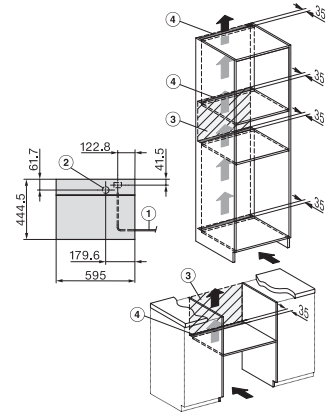

1) 400 mm, 2) 360 mm, 3) 47 mm, 4) 24 mm, 5) 32.5 mm

ESW7x20, DGC7x4xHCPro, DGC7x4xHCXPro installation drawings

ESW7x20, DG7xxx, DGM7xxx installation drawings

ESW7x20, DGM7x4x installation drawings

1) Front view, 2) Mains connection cable, L=2.000 mm, 3) Ventilation cut min. 180 cm<sup>2</sup>, 4) No connection in this area

ESW7x10, DGC7x4xHCPro, DGC7x4xHCXPro, installation drawings

ESW7x10, EVS7010, DG7x4x, DGM7x4x installation drawings

A) 22 mm glass, 23,3 mm stainless steel

DG7xxx, DGM7xxx, installation drawings

built-in DG DGM DGC XL build-under, installation drawing

Screw joint DG DGM, installation drawing

DGM 7440  
 Steam oven with microwave  
 for healthy cooking and rapid heating-up with networking.

DG DGM, installation drawing

side view DG DGM, installation drawing, GB, AU  
 22 mm glass, 23,3 mm stainless steel

installation DGM, installation drawing, GB, AU

1) Mains connection cable, L=2000 mm, 2) Water supply hose, L=2000 mm, 3) ventilation cut-out min. 180 cm<sup>2</sup>, 4) no connection in this area