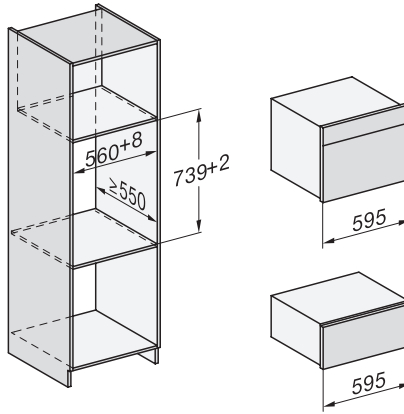

1) 400 mm, 2) 360 mm, 3) 47 mm, 4) 24 mm, 5) 32.5 mm

ESW7x20, DGC7x4xHCPro, DGC7x4xHCXPro installation drawings

ESW7x20, DG7xxx, DGM7xxx installation drawings

ESW7x20, DGM7x4x installation drawings

1) Front view, 2) Mains connection cable, L=2.000 mm, 3) Ventilation cut min. 180 cm<sup>2</sup>, 4) No connection in this area