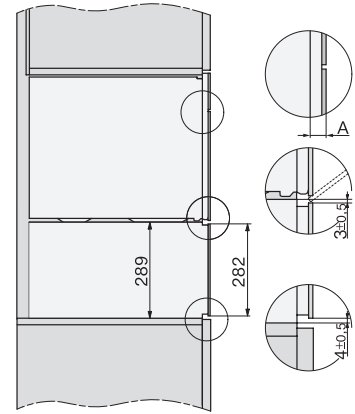

1) 400 mm, 2) 360 mm, 3) 47 mm, 4) 24 mm, 5) 32.5 mm

ESW7x20, DGC7x4xHCPro, DGC7x4xHCXPro installation drawings

ESW7x20, DG7xxx, DGM7xxx installation drawings

ESW7x20, DGM7x4x installation drawings

1) Front view, 2) Mains connection cable, L=2.000 mm, 3) Ventilation cut min. 180 cm<sup>2</sup>, 4) No connection in this area

ESW7x10, DGC7x4xHCPro, DGC7x4xHCXPro, installation drawings

ESW7x10, EVS7010, DG7x4x, DGM7x4x installation drawings

A) 22 mm glass, 23,3 mm stainless steel

DG7xxx, DGM7xxx, installation drawings

built-in DG DGM DGC XL build-under, installation drawing