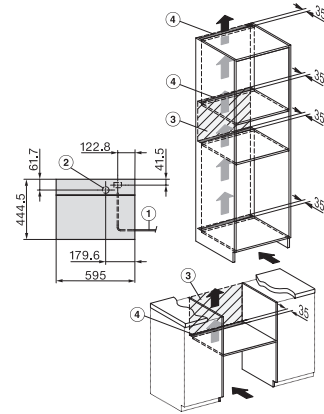

1) 400 mm, 2) 360 mm, 3) 47 mm, 4) 27 mm, 5) 32.5 mm

ESW7x20, DGC7x4xHCPro, DGC7x4xHCXPro installation drawings

ESW7x20, DG7xxx, DGM7xxx installation drawings

ESW7x20, DGM7x4x installation drawings

1) Front view, 2) Mains connection cable, L=2.000 mm, 3) Ventilation cut min. 180 cm<sup>2</sup>, 4) No connection in this area

ESW7x10, DGC7x4xHCPro, DGC7x4xHCXPro, installation drawings

ESW7x10, EVS7010, DG7x4x, DGM7x4x installation drawings

A) 22 mm glass, 23,3 mm stainless steel

DG7xxx, DGM7xxx, installation drawings

built-in DG DGM DGC XL build-under, installation drawing

Screw joint DG DGM, installation drawing

DGM 7440  
 Steam oven with microwave  
 for healthy cooking and rapid heating-up with networking.

DG DGM, installation drawing

side view DG DGM, installation drawing, GB, AU

22 mm glass, 23,3 mm stainless steel

installation DGM, installation drawing, GB, AU

1) Mains connection cable, L=2000 mm, 2) Water supply hose, L=2000 mm, 3) ventilation cut-out min. 180 cm<sup>2</sup>, 4) no connection in this area