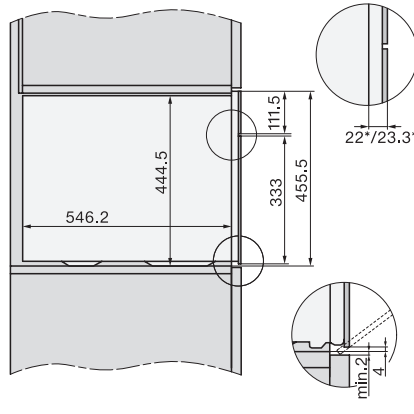

side view DG DGM, installation drawing, GB, AU

22 mm glass, 23,3 mm stainless steel