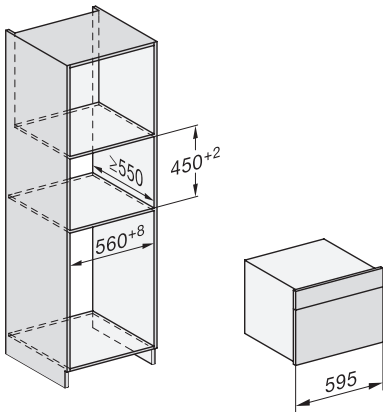

DG7xxx, DGM7xxx, installation drawings