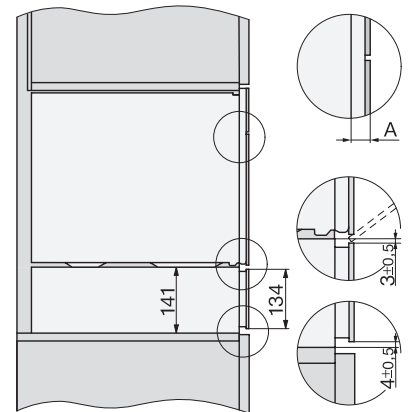

1) 400 mm, 2) 360 mm, 3) 47 mm, 4) 27 mm, 5) 32.5 mm

ESW7x20, DGC7x4xHCPro, DGC7x4xHCXPro installation drawings

ESW7x20, DG7xxx, DGM7xxx installation drawings

ESW7x20, DGM7x4x installation drawings

1) Front view, 2) Mains connection cable, L=2.000 mm, 3) Ventilation cut min. 180 cm<sup>2</sup>, 4) No connection in this area

ESW7x10, DGC7x4xHCPro, DGC7x4xHCXPro, installation drawings

ESW7x10, EVS7010, DG7x4x, DGM7x4x installation drawings

A) 22 mm glass, 23,3 mm stainless steel

DG7xxx, DGM7xxx, installation drawings

built-in DG DGM DGC XL build-under, installation drawing

22 mm glass, 23,3 mm stainless steel

installation DGM, installation drawing, GB, AU

1) Mains connection cable, L=2000 mm, 2) Water supply hose, L=2000 mm, 3) ventilation cut-out min. 180 cm<sup>2</sup>, 4) no connection in this area