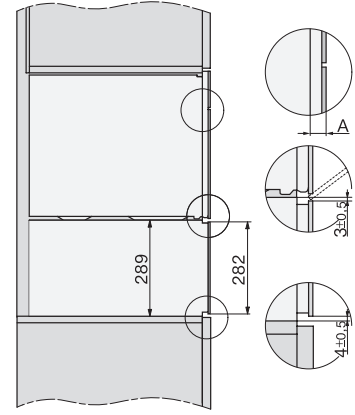

1) 400 mm, 2) 360 mm, 3) 47 mm, 4) 27 mm, 5) 32.5 mm

ESW7x20, DGC7x4xHCPro, DGC7x4xHCXPro installation drawings

ESW7x20, DG7xxx, DGM7xxx installation drawings

ESW7x20, DGM7x4x installation drawings

1) Front view, 2) Mains connection cable, L=2.000 mm, 3) Ventilation cut min. 180 cm<sup>2</sup>, 4) No connection in this area

ESW7x10, DGC7x4xHCPro, DGC7x4xHCXPro, installation drawings

ESW7x10, EVS7010, DG7x4x, DGM7x4x installation drawings

A) 22 mm glass, 23,3 mm stainless steel

DG7xxx, DGM7xxx, installation drawings

built-in DG DGM DGC XL build-under, installation drawing

22 mm glass, 23,3 mm stainless steel

installation DGM, installation drawing, GB, AU

1) Mains connection cable, L=2000 mm, 2) Water supply hose, L=2000 mm, 3) ventilation cut-out min. 180 cm<sup>2</sup>, 4) no connection in this area