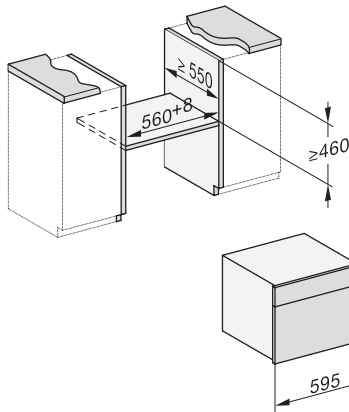

1) 400 mm, 2) 360 mm, 3) 47 mm, 4) 27 mm, 5) 32.5 mm

ESW7x20, DGC7x4xHCPro, DGC7x4xHCXPro installation drawings

ESW7x20, DG7xxx, DGM7xxx installation drawings

ESW7x20, DGM7x4x installation drawings

1) Front view, 2) Mains connection cable, L=2.000 mm, 3) Ventilation cut min. 180 cm<sup>2</sup>, 4) No connection in this area

ESW7x10, DGC7x4xHCPro, DGC7x4xHCXPro, installation drawings

ESW7x10, EVS7010, DG7x4x, DGM7x4x installation drawings

A) 22 mm glass, 23,3 mm stainless steel

DG7xxx, DGM7xxx, installation drawings

built-in DG DGM DGC XL build-under, installation drawing

Screw joint DG DGM, installation drawing

DGM 7440  
 Steam oven with microwave  
 for healthy cooking and rapid heating-up with networking.

DG DGM, installation drawing

side view DG DGM, installation drawing, GB, AU

22 mm glass, 23,3 mm stainless steel

installation DGM, installation drawing, GB, AU

1) Mains connection cable, L=2000 mm, 2) Water supply hose, L=2000 mm, 3) ventilation cut-out min. 180 cm<sup>2</sup>, 4) no connection in this area