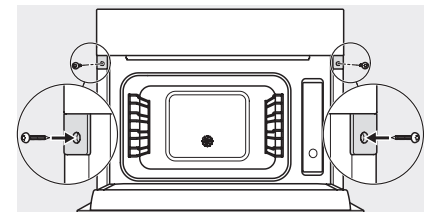

1) 400 mm, 2) 360 mm, 3) 47 mm, 4) 27 mm, 5) 32.5 mm

ESW7x20, DGC7x4xHCPro, DGC7x4xHCXPro installation drawings

ESW7x20, DG7xxx, DGM7xxx installation drawings

ESW7x20, DGM7x4x installation drawings

1) Front view, 2) Mains connection cable, L=2.000 mm, 3) Ventilation cut min. 180 cm<sup>2</sup>, 4) No connection in this area

ESW7x10, DGC7x4xHCPro, DGC7x4xHCXPro, installation drawings

ESW7x10, EVS7010, DG7x4x, DGM7x4x installation drawings

A) 22 mm glass, 23,3 mm stainless steel

DG7xxx, DGM7xxx, installation drawings

built-in DG DGM DGC XL build-under, installation drawing

Screw joint DG DGM, installation drawing

DGM 7440  
 Steam oven with microwave  
 for healthy cooking and rapid heating-up with networking.

DG DGM, installation drawing

side view DG DGM, installation drawing, GB, AU

22 mm glass, 23,3 mm stainless steel

installation DGM, installation drawing, GB, AU

1) Mains connection cable, L=2000 mm, 2) Water supply hose, L=2000 mm, 3) ventilation cut-out min. 180 cm<sup>2</sup>, 4) no connection in this area