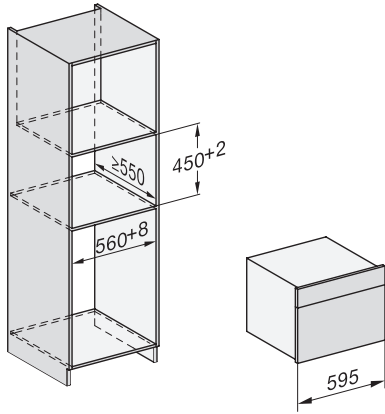

DGM 7440
Steam oven with microwave
for healthy cooking and rapid heating-up with networking.

DG DGM, installation drawing