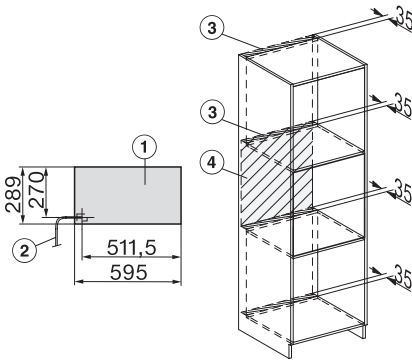

1) 400 mm, 2) 360 mm, 3) 47 mm, 4) 27 mm, 5) 32.5 mm

ESW7x20, DGC7x4xHCPro, DGC7x4xHCXPro installation drawings

ESW7x20, DG7xxx, DGM7xxx installation drawings

ESW7x20, DGM7x4x installation drawings

1) Front view, 2) Mains connection cable, L=2.000 mm, 3) Ventilation cut min. 180 cm<sup>2</sup>, 4) No connection in this area