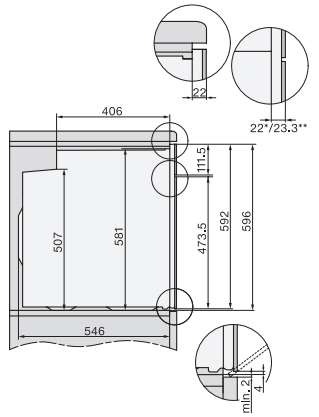

## H 7860 BPX

Handleless oven

seamless design with food probe and BrilliantLight.

H226x-1B/BP/E/EP/I/IP, H2760B/BP, H28x0B/BP, H7x6xB/BP/BPX installation drawings

1) Netzanschlussleitung, L=1500 mm, 2) In diesem Bereich kein Anschluss, 3) Lüftungsausschnitt min. 150 cm<sup>2</sup>

H2760B/BP, H28x0B/BP, H7x6xB/BP/BPX, installation drawings

22 mm – glass, 23.3 mm – metal

H226x-1B/BP/E/EP/I/IP, H2760B/BP, H28x0B/BP, H7x6xB/BP/BPX, installation drawings

H226x-1B/BP/E/EP/I/IP, H2x6xB/BP, H7x6xB/BP/BPX, installation drawings

If the oven is to be installed under a hob, follow the instructions for installing the hob and the height of the hob.

H226x-1B/BP/E/EP/I/IP, H2760B/BP, H28x0B/BP, H7x40BM/BMX, H7x6xB/BP/BPX, installation drawings

H2760B/BP, H28x0B/BP, H7x6xB/BP/BPX, installation drawings

22 mm – glass, 23.3 mm – metal

H2xxx-1 B/BP/E/I/IP, H7xxx B/BP/BM/BMX, installation drawings

22 mm – glass, 23.3 mm – metal

H2xxx-1 B/BP/E/I/IP, H7xxx B/BP/BM/BMX, installation drawings