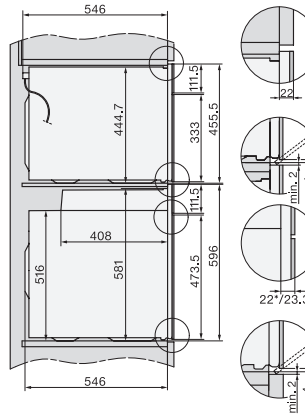

H2760B/BP, H28x0B/BP, H7x6xB/BP/BPX, installation drawings

22 mm – glass, 23.3 mm – metal

H226x-1B/BP/E/EP/I/IP, H2760B/BP, H28x0B/BP, H7x6xB/BP/BPX, installation drawings

H226x-1B/BP/E/EP/I/IP, H2x6xB/BP, H7x6xB/BP/BPX, installation drawings

If the oven is to be installed under a hob, follow the instructions for installing the hob and the height of the hob.

H226x-1B/BP/E/EP/I/IP, H2760B/BP, H28x0B/BP, H7x40BM/BMX, H7x6xB/BP/BPX, installation drawings

H2760B/BP, H28x0B/BP, H7x6xB/BP/BPX, installation drawings

22 mm – glass, 23.3 mm – metal

H2xxx-1 B/BP/E/I/IP, H7xxx B/BP/BM/BMX, installation drawings

22 mm – glass, 23.3 mm – metal

H2xxx-1 B/BP/E/I/IP, H7xxx B/BP/BM/BMX, installation drawings

22 mm – glass, 23.3 mm – metal