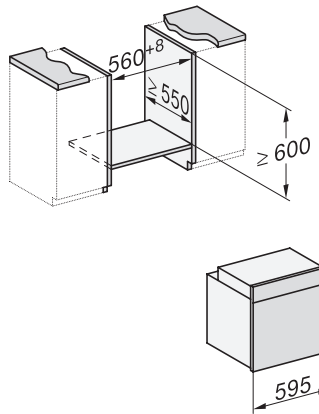

## H 7860 BPX

Handleless oven

seamless design with food probe and BrilliantLight.

H226x-1B/BP/E/EP/I/IP, H2760B/BP, H28x0B/BP, H7x6xB/BP/BPX installation drawings

1) Netzanschlussleitung, L=1500 mm, 2) In diesem Bereich kein Anschluss, 3) Lüftungsausschnitt min. 150 cm<sup>2</sup>

H2760B/BP, H28x0B/BP, H7x6xB/BP/BPX, installation drawings

22 mm – glass, 23.3 mm – metal

H226x-1B/BP/E/EP/I/IP, H2760B/BP, H28x0B/BP, H7x6xB/BP/BPX, installation drawings

H226x-1B/BP/E/EP/I/IP, H2x6xB/BP, H7x6xB/BP/BPX, installation drawings

H2760B/BP, H28x0B/BP, H7x6xB/BP/BPX, installation drawings

22 mm – glass, 23.3 mm – metal

H2xxx-1 B/BP/E/I/IP, H7xxx B/BP/BM/BMX, installation drawings

22 mm – glass, 23.3 mm – metal

H2xxx-1 B/BP/E/I/IP, H7xxx B/BP/BM/BMX, installation drawings

22 mm – glass, 23.3 mm – metal