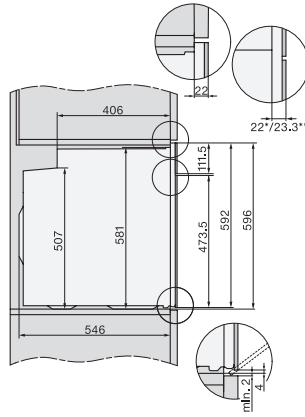

## H 7860 BPX

Handleless oven

seamless design with food probe and BrilliantLight.

H226x-1B/BP/E/EP/I/IP, H2760B/BP, H28x0B/BP, H7x6xB/BP/BPX installation drawings

1) Netzanschlussleitung, L=1500 mm, 2) In diesem Bereich kein Anschluss, 3) Lüftungsausschnitt min. 150 cm<sup>2</sup>

H2760B/BP, H28x0B/BP, H7x6xB/BP/BPX, installation drawings

22 mm – glass, 23.3 mm – metal

H226x-1B/BP/E/EP/I/IP, H2760B/BP, H28x0B/BP, H7x6xB/BP/BPX, installation drawings

H226x-1B/BP/E/EP/I/IP, H2x6xB/BP, H7x6xB/BP/BPX, installation drawings

H2760B/BP, H28x0B/BP, H7x6xB/BP/BPX, installation drawings

22 mm – glass, 23.3 mm – metal

H2xxx-1 B/BP/E/I/IP, H7xxx B/BP/BM/BMX, installation drawings

22 mm – glass, 23.3 mm – metal

H2xxx-1 B/BP/E/I/IP, H7xxx B/BP/BM/BMX, installation drawings

22 mm – glass, 23.3 mm – metal