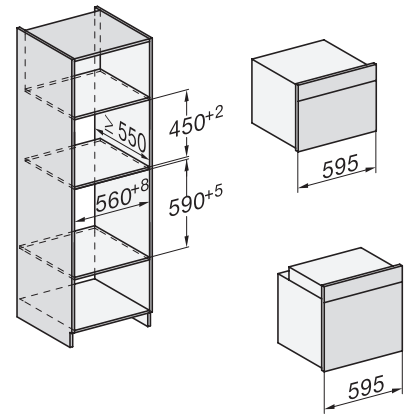

## H 7860 BPX

Handleless oven

seamless design with food probe and BrilliantLight.

H226x-1B/BP/E/EP/I/IP, H2760B/BP, H28x0B/BP, H7x6xB/BP/BPX installation drawings

1) Netzanschlussleitung, L=1500 mm, 2) In diesem Bereich kein Anschluss, 3) Lüftungsausschnitt min. 150 cm<sup>2</sup>

H2760B/BP, H28x0B/BP, H7x6xB/BP/BPX, installation drawings

22 mm – glass, 23.3 mm – metal

H226x-1B/BP/E/EP/I/IP, H2760B/BP, H28x0B/BP, H7x6xB/BP/BPX, installation drawings

H226x-1B/BP/E/EP/I/IP, H2x6xB/BP, H7x6xB/BP/BPX, installation drawings

If the oven is to be installed under a hob, follow the instructions for installing the hob and the height of the hob.

H226x-1B/BP/E/EP/I/IP, H2760B/BP, H28x0B/BP, H7x40BM/BMX, H7x6xB/BP/BPX, installation drawings