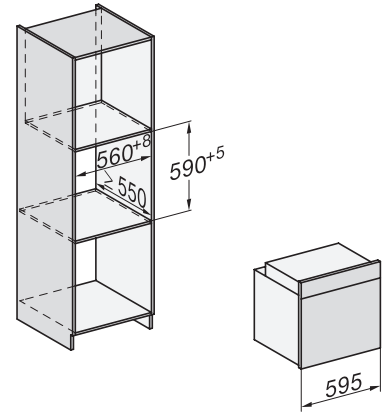

## H 7860 BPX

Handleless oven

seamless design with food probe and BrilliantLight.

H226x-1B/BP/E/EP/I/IP, H2760B/BP, H28x0B/BP, H7x6xB/BP/BPX installation drawings

1) Netzanschlussleitung, L=1500 mm, 2) In diesem Bereich kein Anschluss, 3) Lüftungsausschnitt min. 150 cm<sup>2</sup>

H2760B/BP, H28x0B/BP, H7x6xB/BP/BPX, installation drawings

22 mm – glass, 23.3 mm – metal

H226x-1B/BP/E/EP/I/IP, H2760B/BP, H28x0B/BP, H7x6xB/BP/BPX, installation drawings

H226x-1B/BP/E/EP/I/IP, H2x6xB/BP, H7x6xB/BP/BPX, installation drawings