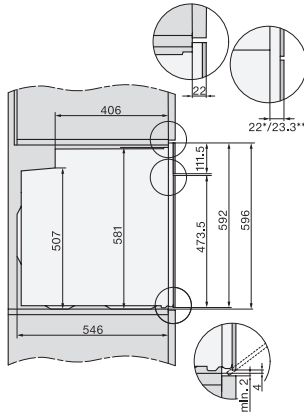

H 7860 BPX

Handleless oven

seamless design with food probe and BrilliantLight.

installation H7000 XL, installation drawing, GB, AU

1) Netzanschlusleitung, L=1500 mm, 2) In diesem Bereich kein Anschluss, 3) Lüftungsausschnitt min. 150 cm²

side view H7000 XL, installation drawings, GB, AU

22 mm – glass, 23.3 mm – metal

built-in H7000 XL, installation drawing

H226x-1B/BP/E/EP/IP, H2x6xB/BP, H7x6xB/BP/BPX, installation drawings

If the oven is to be installed under a hob, follow the instructions for installing the hob and the height of the hob.

H226x-1B/BP/E/EP/IP, H2760B/BP, H28x0B/BP, H7x40BM/BMX, H7x6xB/BP/BPX, installation drawings

side view H7000 XL build-under, installation drawing, GB, AU

22 mm – glass, 23.3 mm – metal

H2xxx-1 B/BP/E/IP, H7xxx B/BP/BM/BMX, installation drawings

22 mm – glass, 23.3 mm – metal

H2xxx-1 B/BP/E/IP, H7xxx B/BP/BM/BMX, installation drawings

22 mm – glass, 23.3 mm – metal