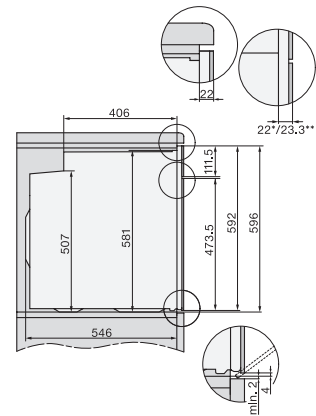

H 7860 BPX

Handleless oven

seamless design with food probe and BrilliantLight.

installation H7000 XL, installation drawing, GB, AU

1) Netzanschlusleitung, L=1500 mm, 2) In diesem Bereich kein Anschluss, 3) Lüftungsausschnitt min. 150 cm²

side view H7000 XL, installation drawings, GB, AU

22 mm – glass, 23.3 mm – metal

built-in H7000 XL, installation drawing

H226x-1B/BP/E/EP/IP, H2x6xB/BP, H7x6xB/BP/BPX, installation drawings

If the oven is to be installed under a hob, follow the instructions for installing the hob and the height of the hob.

H226x-1B/BP/E/EP/IP, H2760B/BP, H28x0B/BP, H7x40BM/BMX, H7x6xB/BP/BPX, installation drawings

side view H7000 XL build-under, installation drawing, GB, AU

22 mm – glass, 23.3 mm – metal

H2xxx-1 B/BP/E/IP, H7xxx B/BP/BM/BMX, installation drawings

22 mm – glass, 23.3 mm – metal

H2xxx-1 B/BP/E/IP, H7xxx B/BP/BM/BMX, installation drawings

22 mm – glass, 23.3 mm – metal