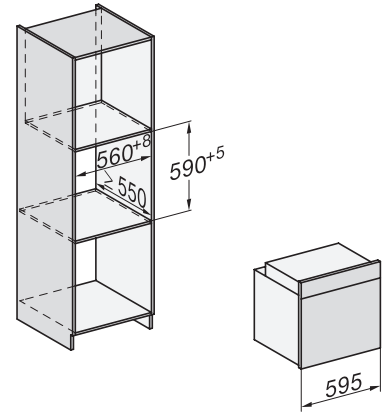

H 7860 BPX

Handleless oven

seamless design with food probe and BrilliantLight.

installation H7000 XL, installation drawing, GB, AU

1) Netzanschlusleitung, L=1500 mm, 2) In diesem Bereich kein Anschluss, 3) Lüftungsausschnitt min. 150 cm²

side view H7000 XL, installation drawings, GB, AU

22 mm – glass, 23.3 mm – metal

built-in H7000 XL, installation drawing

H226x-1B/BP/E/EP/IP, H2x6xB/BP, H7x6xB/BP/BPX, installation drawings

If the oven is to be installed under a hob, follow the instructions for installing the hob and the height of the hob.

H226x-1B/BP/E/EP/IP, H2760B/BP, H28x0B/BP, H7x40BM/BMX, H7x6xB/BP/BPX, installation drawings

side view H7000 XL build-under, installation drawing, GB, AU

22 mm – glass, 23.3 mm – metal

H2xxx-1 B/BP/E/IP, H7xxx B/BP/BM/BMX, installation drawings

22 mm – glass, 23.3 mm – metal

H2xxx-1 B/BP/E/IP, H7xxx B/BP/BM/BMX, installation drawings

22 mm – glass, 23.3 mm – metal