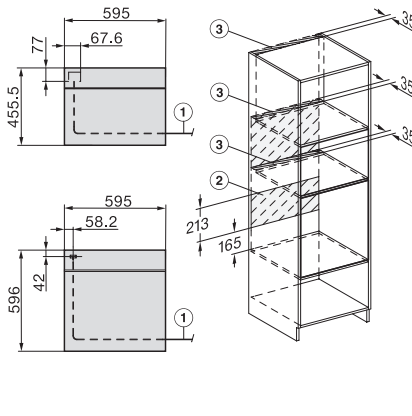

H 7860 BPX

Handleless oven

seamless design with food probe and BrilliantLight.

installation H7000 XL, installation drawing, GB, AU

1) Netzanschlusleitung, L=1500 mm, 2) In diesem Bereich kein Anschluss, 3) Lüftungsausschnitt min. 150 cm²

side view H7000 XL, installation drawings, GB, AU

22 mm – glass, 23.3 mm – metal

built-in H7000 XL, installation drawing

H226x-1B/BP/E/EP/IP, H2x6xB/BP, H7x6xB/BP/BPX, installation drawings

If the oven is to be installed under a hob, follow the instructions for installing the hob and the height of the hob.

H226x-1B/BP/E/EP/IP, H2760B/BP, H28x0B/BP, H7x40BM/BMX, H7x6xB/BP/BPX, installation drawings

side view H7000 XL build-under, installation drawing, GB, AU

22 mm – glass, 23.3 mm – metal

H2xxx-1 B/BP/E/IP, H7xxx B/BP/BM/BMX, installation drawings

22 mm – glass, 23.3 mm – metal

H2xxx-1 B/BP/E/IP, H7xxx B/BP/BM/BMX, installation drawings

22 mm – glass, 23.3 mm – metal