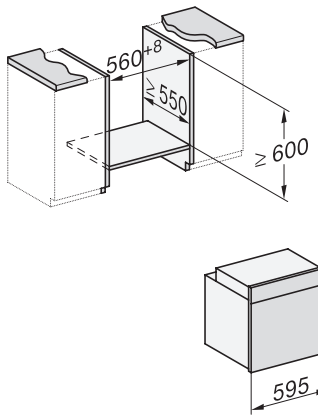

H 7860 BPX

Handleless oven

seamless design with food probe and BrilliantLight.

installation H7000 XL, installation drawing, GB, AU

1) Netzanschlusleitung, L=1500 mm, 2) In diesem Bereich kein Anschluss, 3) Lüftungsausschnitt min. 150 cm²

side view H7000 XL, installation drawings, GB, AU

22 mm – glass, 23.3 mm – metal

built-in H7000 XL, installation drawing

H226x-1B/BP/E/EP/IP, H2x6xB/BP, H7x6xB/BP/BPX, installation drawings

If the oven is to be installed under a hob, follow the instructions for installing the hob and the height of the hob.

H226x-1B/BP/E/EP/IP, H2760B/BP, H28x0B/BP, H7x40BM/BMX, H7x6xB/BP/BPX, installation drawings

side view H7000 XL build-under, installation drawing, GB, AU

22 mm – glass, 23.3 mm – metal

H2xxx-1 B/BP/E/IP, H7xxx B/BP/BM/BMX, installation drawings

22 mm – glass, 23.3 mm – metal

H2xxx-1 B/BP/E/IP, H7xxx B/BP/BM/BMX, installation drawings

22 mm – glass, 23.3 mm – metal