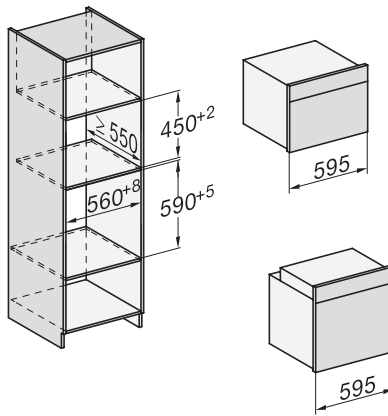

H 7860 BPX

Handleless oven

seamless design with food probe and BrilliantLight.

installation H7000 XL, installation drawing, GB, AU

1) Netzanschlusleitung, L=1500 mm, 2) In diesem Bereich kein Anschluss, 3) Lüftungsausschnitt min. 150 cm²

side view H7000 XL, installation drawings, GB, AU

22 mm – glass, 23.3 mm – metal

built-in H7000 XL, installation drawing

H226x-1B/BP/E/EP/IP, H2x6xB/BP, H7x6xB/BP/BPX, installation drawings

If the oven is to be installed under a hob, follow the instructions for installing the hob and the height of the hob.

H226x-1B/BP/E/EP/IP, H2760B/BP, H28x0B/BP, H7x40BM/BMX, H7x6xB/BP/BPX, installation drawings

side view H7000 XL build-under, installation drawing, GB, AU

22 mm – glass, 23.3 mm – metal

H2xxx-1 B/BP/E/IP, H7xxx B/BP/BM/BMX, installation drawings

22 mm – glass, 23.3 mm – metal

H2xxx-1 B/BP/E/IP, H7xxx B/BP/BM/BMX, installation drawings

22 mm – glass, 23.3 mm – metal