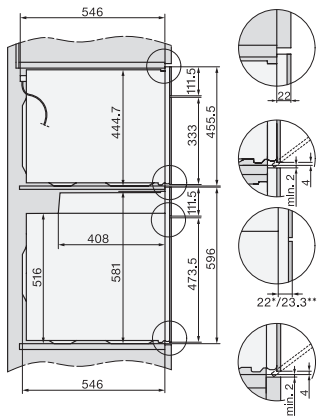

H 7860 BPX

Handleless oven

seamless design with food probe and BrilliantLight.

installation H7000 XL, installation drawing, GB, AU

1) Netzanschlusleitung, L=1500 mm, 2) In diesem Bereich kein Anschluss, 3) Lüftungsausschnitt min. 150 cm²

side view H7000 XL, installation drawings, GB, AU

22 mm – glass, 23.3 mm – metal

built-in H7000 XL, installation drawing

H226x-1B/BP/E/EP/IP, H2x6xB/BP, H7x6xB/BP/BPX, installation drawings

If the oven is to be installed under a hob, follow the instructions for installing the hob and the height of the hob.

H226x-1B/BP/E/EP/IP, H2760B/BP, H28x0B/BP, H7x40BM/BMX, H7x6xB/BP/BPX, installation drawings

side view H7000 XL build-under, installation drawing, GB, AU

22 mm – glass, 23.3 mm – metal

H2xxx-1 B/BP/E/IP, H7xxx B/BP/BM/BMX, installation drawings

22 mm – glass, 23.3 mm – metal

H2xxx-1 B/BP/E/IP, H7xxx B/BP/BM/BMX, installation drawings

22 mm – glass, 23.3 mm – metal