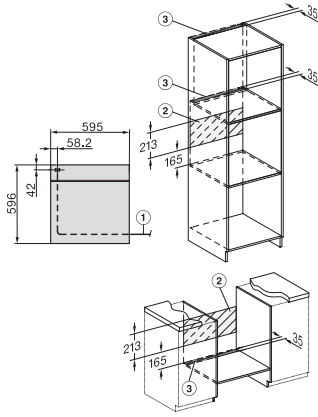

H 7860 BPX

Handleless oven

seamless design with food probe and BrilliantLight.

EAN: 4002516158264 / Material number: 11093810 / Old Material Number: 22786055GB

Appliance height in mm	596
Appliance depth in mm	568
Weight in kg	47,0
Total rated load in kW	3,70
Voltage in V	220-240
Frequency in Hz	50
Fuse rating in A	16
Number of phases	1
Length of supply lead in m	1,50
Replacing lamps	Service

H 7860 BPX

Handleless oven

seamless design with food probe and BrilliantLight.

installation H7000 XL, installation drawing, GB, AU

1) Netzanschlusleitung, L=1500 mm, 2) In diesem Bereich kein Anschluss, 3) Lüftungsausschnitt min. 150 cm²

side view H7000 XL, installation drawings, GB, AU

22 mm – glass, 23.3 mm – metal

built-in H7000 XL, installation drawing

H226x-1B/BP/E/EP/IP, H2x6xB/BP, H7x6xB/BP/BPX, installation drawings

If the oven is to be installed under a hob, follow the instructions for installing the hob and the height of the hob.

22 mm – glass, 23.3 mm – metal

H2xxx-1 B/BP/E/IP, H7xxx B/BP/BM/BMX, installation drawings

22 mm – glass, 23.3 mm – metal