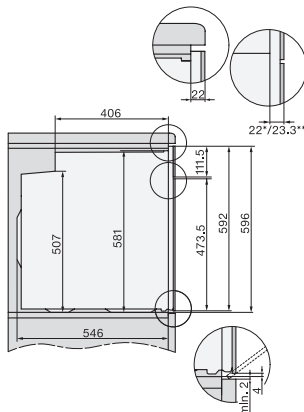

H2760B/BP, H28x0B/BP, H7x6xB/BP/BPX, installation drawings

22 mm – glass, 23.3 mm – metal

H226x-1B/BP/E/EP//IP, H2760B/BP, H28x0B/BP, H7x6xB/BP/BPX, installation drawings

H226x-1B/BP/E/EP//IP, H2x6xB/BP, H7x6xB/BP/BPX, installation drawings

If the oven is to be installed under a hob, follow the instructions for installing the hob and the height of the hob.

DG2840, DG7x40, DGC7x4x, DG7x6x, DGC7x6x, DGD7635, DGM7x4x, DO7, H28B/BP, H7x4xB/BM/BP, H7x6xB/BP, installation drawing

1) 400 mm, 2) 360 mm, 3) 47 mm, 4) 24 mm, 5) 32.5 mm

H226x-1B/BP/E/EP//IP, H2760B/BP, H28x0B/BP, H7x40BM/BMX, H7x6xB/BP/BPX, installation drawings

H2760B/BP, H28x0B/BP, H7x6xB/BP/BPX, installation drawings

22 mm – glass, 23.3 mm – metal

H2xxx-1 B/BP/E//IP, H7xxx B/BP/BM/BMX, installation drawings

22 mm – glass, 23,3 mm – metal

H 7264 BP

Oven

seamless design with clear text, networking & pyrolytic cleaning.

H2xxx-1 B/BP/E/I/IP, H7xxx B/BP/BM/BMX, installation drawings