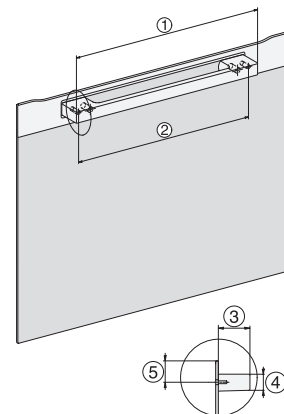

H 7264 BP

Oven

seamless design with clear text, networking & pyrolytic cleaning.

H226x-1B/BP/E/EP//IP, H2760B/BP, H28x0B/BP, H7x6xB/BP/BPX installation drawings

1) Netzanschlussleitung, L=1500 mm, 2) In diesem Bereich kein Anschluss, 3) Lüftungsausschnitt min. 150 cm²

H2760B/BP, H28x0B/BP, H7x6xB/BP/BPX, installation drawings

22 mm – glass, 23.3 mm – metal

H226x-1B/BP/E/EP//IP, H2760B/BP, H28x0B/BP, H7x6xB/BP/BPX, installation drawings

H226x-1B/BP/E/EP//IP, H2x6xB/BP, H7x6xB/BP/BPX, installation drawings

If the oven is to be installed under a hob, follow the instructions for installing the hob and the height of the hob.

DG2840, DG7x40, DGC7x4x, DG7x6x, DGC7x6x, DGD7635, DGM7x4x, DO7, H28B/BP, H7x4xB/BM/BP, H7x6xB/BP, installation drawing

1) 400 mm, 2) 360 mm, 3) 47 mm, 4) 24 mm, 5) 32.5 mm

H226x-1B/BP/E/EP//IP, H2760B/BP, H28x0B/BP, H7x40BM/BMX, H7x6xB/BP/BPX, installation drawings

H2760B/BP, H28x0B/BP, H7x6xB/BP/BPX, installation drawings