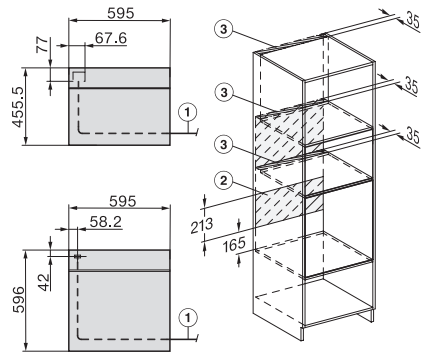

If the oven is to be installed under a hob, follow the instructions for installing the hob and the height of the hob.

DG2840, DG7x40, DGC7x4x, DG7x6x, DGC7x6x, DGD7635, DGM7x4x, DO7, H28B/BP, H7x4xB/BM/BP, H7x6xB/BP, installation drawing

1) 400 mm, 2) 360 mm, 3) 47 mm, 4) 24 mm, 5) 32.5 mm

H226x-1B/BP/E/EP//IP, H2760B/BP, H28x0B/BP, H7x40BM/BMX, H7x6xB/BP/BPX, installation drawings

H2760B/BP, H28x0B/BP, H7x6xB/BP/BPX, installation drawings

22 mm – glass, 23.3 mm – metal

H2xxx-1 B/BP/E//IP, H7xxx B/BP/BM/BMX, installation drawings

22 mm – glass, 23,3 mm – metal

H 7264 BP

Oven

seamless design with clear text, networking & pyrolytic cleaning.

H2xxx-1 B/BP/E/I/IP, H7xxx B/BP/BM/BMX, installation drawings

22 mm – glass, 23,3 mm – metal