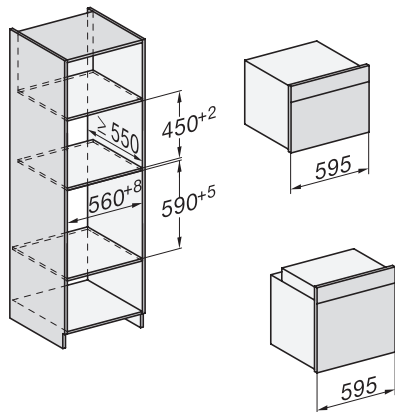

H 7264 BP

Oven

seamless design with clear text, networking & pyrolytic cleaning.

H226x-1B/BP/E/EP//IP, H2760B/BP, H28x0B/BP, H7x6xB/BP/BPX installation drawings

1) Netzanschlussleitung, L=1500 mm, 2) In diesem Bereich kein Anschluss, 3) Lüftungsausschnitt min. 150 cm²

H2760B/BP, H28x0B/BP, H7x6xB/BP/BPX, installation drawings

22 mm – glass, 23.3 mm – metal

H226x-1B/BP/E/EP//IP, H2760B/BP, H28x0B/BP, H7x6xB/BP/BPX, installation drawings

H226x-1B/BP/E/EP//IP, H2x6xB/BP, H7x6xB/BP/BPX, installation drawings

If the oven is to be installed under a hob, follow the instructions for installing the hob and the height of the hob.

DG2840, DG7x40, DGC7x4x, DG7x6x, DGC7x6x, DGD7635, DGM7x4x, DO7, H28B/BP, H7x4xB/BM/BP, H7x6xB/BP, installation drawing

1) 400 mm, 2) 360 mm, 3) 47 mm, 4) 24 mm, 5) 32.5 mm

H226x-1B/BP/E/EP//IP, H2760B/BP, H28x0B/BP, H7x40BM/BMX, H7x6xB/BP/BPX, installation drawings

H2760B/BP, H28x0B/BP, H7x6xB/BP/BPX, installation drawings