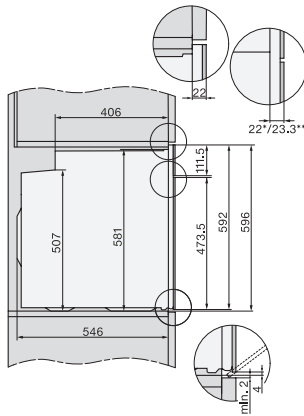

H 7264 BP

Oven

seamless design with clear text, networking & pyrolytic cleaning.

H226x-1B/BP/E/EP//IP, H2760B/BP, H28x0B/BP, H7x6xB/BP/BPX installation drawings

1) Netzanschlussleitung, L=1500 mm, 2) In diesem Bereich kein Anschluss, 3) Lüftungsausschnitt min. 150 cm²

H2760B/BP, H28x0B/BP, H7x6xB/BP/BPX, installation drawings

22 mm – glass, 23.3 mm – metal

H226x-1B/BP/E/EP//IP, H2760B/BP, H28x0B/BP, H7x6xB/BP/BPX, installation drawings

H226x-1B/BP/E/EP//IP, H2x6xB/BP, H7x6xB/BP/BPX, installation drawings

1) 400 mm, 2) 360 mm, 3) 47 mm, 4) 24 mm, 5) 32.5 mm

H226x-1B/BP/E/EP//IP, H2760B/BP, H28x0B/BP, H7x40BM/BMX, H7x6xB/BP/BPX, installation drawings

H2760B/BP, H28x0B/BP, H7x6xB/BP/BPX, installation drawings

22 mm – glass, 23,3 mm – metal