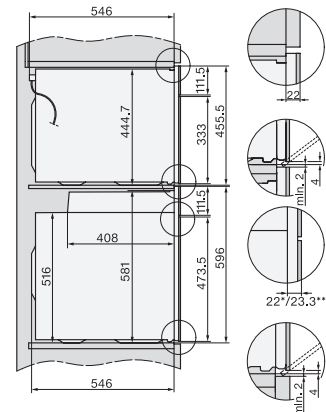

If the oven is to be installed under a hob, follow the instructions for installing the hob and the height of the hob.

DG2840, DG7x40, DGC7x4x, DG7x6x, DGC7x6x, DGD7635, DGM7x4x, DO7, H28B/BP, H7x4xB/BM/BP, H7x6xB/BP, installation drawing

1) 400 mm, 2) 360 mm, 3) 47 mm, 4) 24 mm, 5) 32.5 mm

H226x-1B/BP/E/EP//IP, H2760B/BP, H28x0B/BP, H7x40BM/BMX, H7x6xB/BP/BPX, installation drawings

H2760B/BP, H28x0B/BP, H7x6xB/BP/BPX, installation drawings

22 mm – glass, 23.3 mm – metal

H2xxx-1 B/BP/E//IP, H7xxx B/BP/BM/BMX, installation drawings

22 mm – glass, 23,3 mm – metal

H 7264 BP

Oven

seamless design with clear text, networking & pyrolytic cleaning.

H2xxx-1 B/BP/E/I/IP, H7xxx B/BP/BM/BMX, installation drawings

22 mm – glass, 23,3 mm – metal