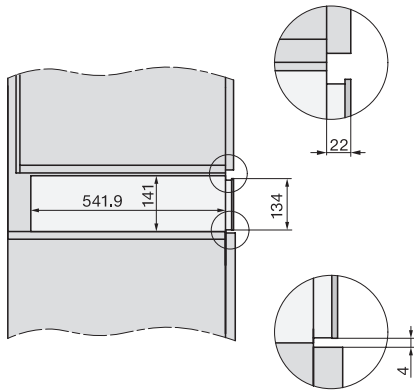

EAN: 4002516169918 / Material number: 11093340 / Old Material Number: 30711040GB

Construction type and design	
Gourmet warming drawer	•
ContourLine	•
Handleless	•
Colour	Stainless steel/Clean Steel
Operating modes	
Cup warming	•
Plate warming	•
Keeping food warm	•
Low temperature cooking	•
User convenience	
Miele@home	•
Capacity	6 place settings
Push2open mechanism	•
Fully telescopic runners for easy loading and unloading of the warming drawer	•
Control panel with sensor controls	•
Control panel with symbols	•
Stop programming	•
Timer function	•
Sabbath programme	•
Efficiency and sustainability	
Power rating in off mode in W	0,5
Power rating in standby mode in W	1,0
Power rating in networked standby in W	2,0
Time until automatic switch to off mode in min	20
Time until automatic switch to standby in min	20
Time until automatic switch to networked standby in min	20
Cleaning convenience	
Stainless steel/CleanSteel finish	•
Flush control panel	•
Safety	
Cool front	•
Anti-slip mat	•
Safety switch-off	•
Technical data	
Temperatures min. in °C	40
Temperatures max. in °C	85
Appliance width in mm	595
Appliance height in mm	141
Appliance depth in mm	570
Useable interior height in mm	80
Total rated load in kW	0,70
Voltage in V	230
Frequency in Hz	50-60
Fuse rating in A	10
Number of phases	1
Mains cable with plug	•
Length of supply lead in m	2,0
Accessories supplied	
Anti-slip mat	1

ESW 7110

14 cm high gourmet warming drawer without handle
for preheating crockery, keeping food warm and low temperature cooking.

ESW 7110

14 cm high gourmet warming drawer without handle
for preheating crockery, keeping food warm and low temperature cooking.

ESW7010, ESW7110, EVS7010 - installation drawing – GB, AU

ESW7010, ESW7110 - installation drawing – Installation – GB, AU

- 1) Front view, 2) Mains connection cable, L=2,000 mm,
- 3) ventilation cut-out min. 180 cm², 4) no connection in this area