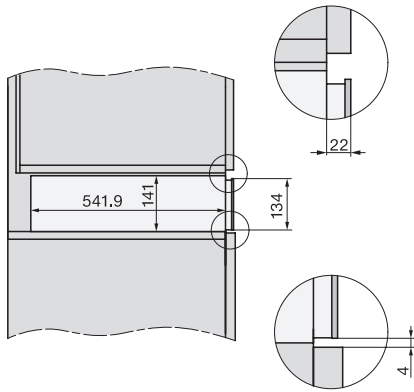

EAN: 4002516169918 / Material number: 11093340 / Old Material Number: 30711040GB

<b>Construction type and design</b>	
Gourmet warming drawer	•
ContourLine	•
Handleless	•
Colour	Stainless steel/Clean Steel
<b>Operating modes</b>	
Cup warming	•
Plate warming	•
Keeping food warm	•
Low temperature cooking	•
<b>User convenience</b>	
Miele@home	•
Capacity	6 place settings
Push2open mechanism	•
Fully telescopic runners for easy loading and unloading of the warming drawer	•
Control panel with sensor controls	•
Control panel with symbols	•
Stop programming	•
Timer function	•
Sabbath programme	•
<b>Efficiency and sustainability</b>	
Power rating in off mode in W	0,5
Power rating in standby mode in W	1,0
Power rating in networked standby in W	2,0
Time until automatic switch to off mode in min	20
Time until automatic switch to standby in min	20
Time until automatic switch to networked standby in min	20
<b>Cleaning and care</b>	
Stainless steel/CleanSteel finish	•
Flush control panel	•
<b>Safety</b>	
Cool front	•
Anti-slip mat	•
Safety switch-off	•
<b>Technical data</b>	
Temperatures min. in °C	40
Temperatures max. in °C	85
Appliance width in mm	595
Appliance height in mm	141
Appliance depth in mm	570
Useable interior height in mm	80
Total rated load in kW	0,70
Voltage in V	230
Frequency in Hz	50-60
Fuse rating in A	10
Number of phases	1
Mains cable with plug	•
Length of supply lead in m	2,0
<b>Accessories included</b>	
Anti-slip mat	1

## ESW 7110

14 cm high gourmet warming drawer without handle  
for preheating crockery, keeping food warm and low temperature cooking.

side view ESW7x10 EVS7010, installation drawing, GB, AU

ESW7010, ESW7110 - installation drawing - Installation - GB, AU

- 1) Front view, 2) Mains connection cable, L=2,000 mm,
- 3) ventilation cut-out min. 180 cm<sup>2</sup>, 4) no connection in this area