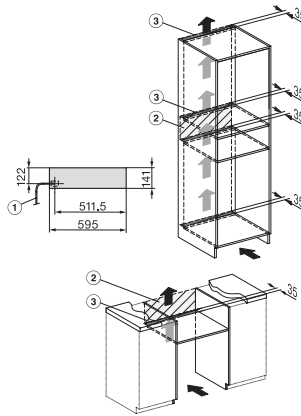

EAN: 4002516169918 / Material number: 11093340 / Old Material Number: 30711040GB

<b>Construction type and design</b>	
Gourmet warming drawer	•
ContourLine	•
Handleless	•
Colour	Stainless steel/Clean Steel
<b>Operating modes</b>	
Cup warming	•
Plate warming	•
Keeping food warm	•
Low temperature cooking	•
<b>User convenience</b>	
Miele@home	•
Capacity	6 place settings
Push2open mechanism	•
Fully telescopic runners for easy loading and unloading of the warming drawer	•
Control panel with sensor controls	•
Control panel with symbols	•
Stop programming	•
Timer function	•
Sabbath programme	•
<b>Efficiency and sustainability</b>	
Power rating in off mode in W	0,5
Power rating in standby mode in W	1,0
Power rating in networked standby in W	2,0
Time until automatic switch to off mode in min	20
Time until automatic switch to standby in min	20
Time until automatic switch to networked standby in min	20
<b>Cleaning and care</b>	
Stainless steel/CleanSteel finish	•
Flush control panel	•
<b>Safety</b>	
Cool front	•
Anti-slip mat	•
Safety switch-off	•
<b>Technical data</b>	
Temperatures min. in °C	40
Temperatures max. in °C	85
Appliance width in mm	595
Appliance height in mm	141
Appliance depth in mm	570
Useable interior height in mm	80
Total rated load in kW	0,70
Voltage in V	230
Frequency in Hz	50-60
Fuse rating in A	10
Number of phases	1
Mains cable with plug	•
Length of supply lead in m	2,0
<b>Accessories included</b>	
Anti-slip mat	1

## ESW 7110

14 cm high gourmet warming drawer without handle  
for preheating crockery, keeping food warm and low temperature cooking.

side view ESW7x10 EVS7010, installation drawing, GB, AU

ESW7010, ESW7110 - installation drawing - Installation - GB, AU

- 1) Front view, 2) Mains connection cable, L=2,000 mm,
- 3) ventilation cut-out min. 180 cm<sup>2</sup>, 4) no connection in this area