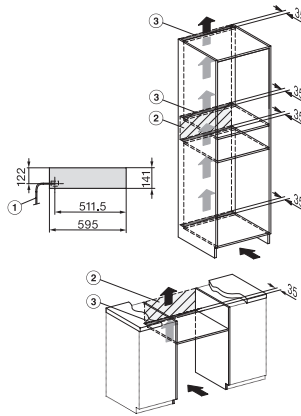

ESW 7110

14 cm high gourmet warming drawer without handle
for preheating crockery, keeping food warm and low temperature cooking.

ESW 7110

14 cm high gourmet warming drawer without handle
for preheating crockery, keeping food warm and low temperature cooking.

ESW7010, ESW7110, EVS7010 - installation drawing – GB, AU

ESW7010, ESW7110 - installation drawing – Installation – GB, AU

- 1) Front view, 2) Mains connection cable, L=2,000 mm,
- 3) ventilation cut-out min. 180 cm², 4) no connection in this area