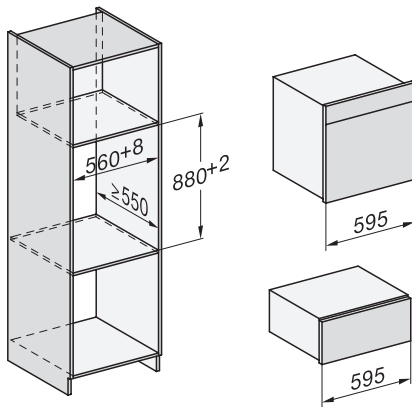

Appliance width in mm	595
Appliance height in mm	289
Appliance depth in mm	570
Useable interior height in mm	230
Total rated load in kW	0,70
Voltage in V	230
Frequency in Hz	50-60
Fuse rating in A	10
Number of phases	1
Mains cable with plug	•
Length of supply lead in m	2,0
Accessories included	
Anti-slip mat	1
Rack for increased capacity	1

ESW 7020

29 cm high handleless Gourmet warming drawer

for preheating crockery, keeping food warm and low temperature cooking.

Installation DG, DGM, DGC XL, ESW7x20 installation drawings

side view, DG, DGM, ESW7x20 installation drawings

Installation, ESW7x20, DGM7x4x installation drawings

1) Front view, 2) Mains connection cable, L=2.000 mm, 3) Ventilation cut min. 180 cm², 4) No connection in this area

Installation DGC XXL, ESW7x20 installation drawings

ESW7020, Installation drawings, XL combination niche height

side view ESW7x20, installation drawing, GB, AU

built-in ESW7x20, installation drawing

Installation ESW7x20, installation drawing, GB, AU

1) Front view, 2) Mains connection cable, L=2.000 mm, 3) ventilation cut-out min. 180 cm², 4) no connection in this area