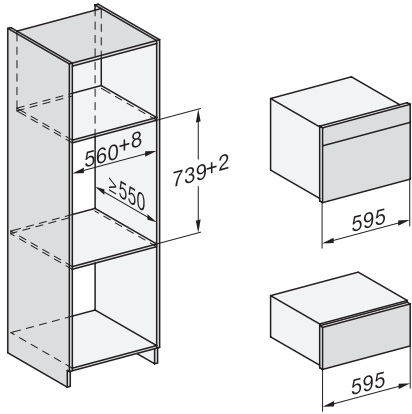

ESW 7020

29 cm high handleless Gourmet warming drawer

for preheating crockery, keeping food warm and low temperature cooking.

EAN: 4002516169901 / Material number: 11093320 /
Old Material Number: 30702040GB

Appliance width in mm	595
Appliance height in mm	289
Appliance depth in mm	570
Useable interior height in mm	230
Total rated load in kW	0,70
Voltage in V	230
Frequency in Hz	50-60
Fuse rating in A	10
Number of phases	1
Mains cable with plug	•
Length of supply lead in m	2,0
Accessories included	
Anti-slip mat	1
Rack for increased capacity	1

ESW 7020

29 cm high handleless Gourmet warming drawer

for preheating crockery, keeping food warm and low temperature cooking.

Installation DG, DGM, DGC XL, ESW7x20 installation drawings

side view, DG, DGM, ESW7x20 installation drawings

ESW7020, Installation drawings, XL combination niche height

side view ESW7x20, installation drawing, GB, AU

built-in ESW7x20, installation drawing

Installation ESW7x20, installation drawing, GB, AU

1) Front view, 2) Mains connection cable, L=2.000 mm, 3) ventilation cut-out min. 180 cm², 4) no connection in this area