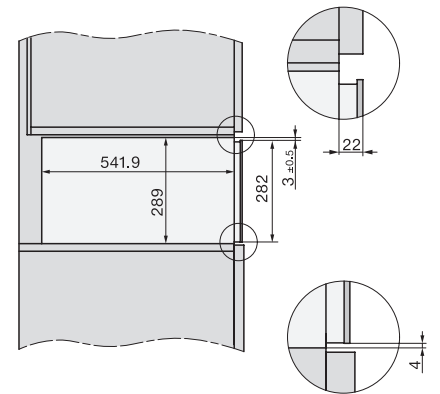

Appliance width in mm	595
Appliance height in mm	289
Appliance depth in mm	570
Useable interior height in mm	230
Total rated load in kW	0,70
Voltage in V	230
Frequency in Hz	50-60
Fuse rating in A	10
Number of phases	1
Mains cable with plug	•
Length of supply lead in m	2,0
Accessories included	
Anti-slip mat	1
Rack for increased capacity	1

ESW 7020

29 cm high handleless Gourmet warming drawer

for preheating crockery, keeping food warm and low temperature cooking.

Installation DG, DGM, DGC XL, ESW7x20 installation drawings

side view, DG, DGM, ESW7x20 installation drawings

Installation, ESW7x20, DGM7x4x installation drawings

1) Front view, 2) Mains connection cable, L=2.000 mm, 3) Ventilation cut min. 180 cm², 4) No connection in this area

Installation DGC XXL, ESW7x20 installation drawings

ESW7020, Installation drawings, XL combination niche height

side view ESW7x20, installation drawing, GB, AU

built-in ESW7x20, installation drawing

Installation ESW7x20, installation drawing, GB, AU

1) Front view, 2) Mains connection cable, L=2.000 mm, 3) ventilation cut-out min. 180 cm², 4) no connection in this area