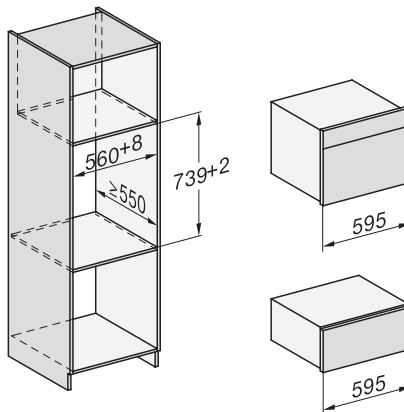

Appliance width in mm	595
Appliance height in mm	289
Appliance depth in mm	570
Useable interior height in mm	230
Total rated load in kW	0,70
Voltage in V	230
Frequency in Hz	50-60
Fuse rating in A	10
Number of phases	1
Mains cable with plug	•
Length of supply lead in m	2,0
Accessories included	
Anti-slip mat	1
Rack for increased capacity	1

ESW 7020

29 cm high handleless Gourmet warming drawer

for preheating crockery, keeping food warm and low temperature cooking.

Installation DG, DGM, DGC XL, ESW7x20 installation drawings

side view, DG, DGM, ESW7x20 installation drawings

Installation, ESW7x20, DGM7x4x installation drawings

1) Front view, 2) Mains connection cable, L=2.000 mm, 3) Ventilation cut min. 180 cm², 4) No connection in this area

Installation DGC XXL, ESW7x20 installation drawings

ESW7020, Installation drawings, XL combination niche height

side view ESW7x20, installation drawing, GB, AU

built-in ESW7x20, installation drawing

Installation ESW7x20, installation drawing, GB, AU

1) Front view, 2) Mains connection cable, L=2.000 mm, 3) ventilation cut-out min. 180 cm², 4) no connection in this area