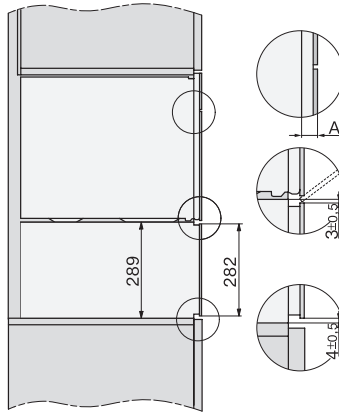

Appliance width in mm	595
Appliance height in mm	289
Appliance depth in mm	570
Useable interior height in mm	230
Total rated load in kW	0,70
Voltage in V	230
Frequency in Hz	50-60
Fuse rating in A	10
Number of phases	1
Mains cable with plug	•
Length of supply lead in m	2,0
Accessories included	
Anti-slip mat	1
Rack for increased capacity	1

ESW 7020

29 cm high handleless Gourmet warming drawer

for preheating crockery, keeping food warm and low temperature cooking.

Installation DG, DGM, DGC XL, ESW7x20 installation drawings

side view, DG, DGM, ESW7x20 installation drawings

Installation, ESW7x20, DGM7x4x installation drawings

1) Front view, 2) Mains connection cable, L=2.000 mm, 3) Ventilation cut min. 180 cm², 4) No connection in this area

Installation DGC XXL, ESW7x20 installation drawings

ESW7020, Installation drawings, XL combination niche height

side view ESW7x20, installation drawing, GB, AU

built-in ESW7x20, installation drawing

Installation ESW7x20, installation drawing, GB, AU

1) Front view, 2) Mains connection cable, L=2.000 mm, 3) ventilation cut-out min. 180 cm², 4) no connection in this area