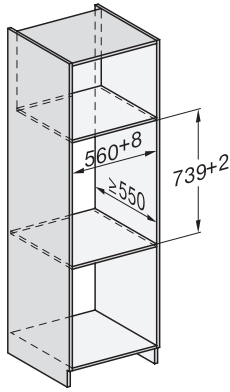

ESW 7020

29 cm high handleless Gourmet warming drawer
for preheating crockery, keeping food warm and low temperature cooking.

ESW7x20, DGC7x4xHCPro, DGC7x4xHCXPro installation drawings