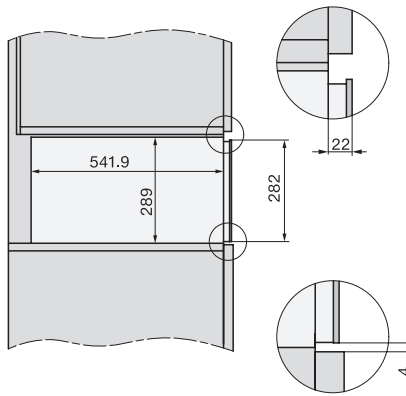

ESW7x20, DGC7x4xHCPro, DGC7x4xHCXPro installation drawings

ESW7x20, DG7xxx, DGM7xxx installation drawings

ESW7x20, DGM7x4x installation drawings

1) Front view, 2) Mains connection cable, L=2.000 mm, 3) Ventilation cut min. 180 cm², 4) No connection in this area

ESW7x20, DGC7x6xHCPro, DGC7x6xHCXPro installation drawings

ESW7020, ESW7120 - installation drawing - GB, AU

ESW7020, ESW7120 - installation drawing - Installation - GB, AU

1) Front view, 2) Mains connection cable, L=2,000 mm, 3) ventilation cut-out min. 180 cm², 4) no connection in this area