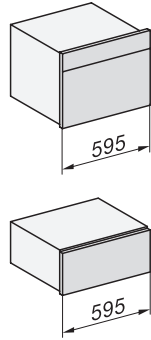

ESW 7020

29 cm high handleless Gourmet warming drawer
for preheating crockery, keeping food warm and low temperature cooking.

ESW7x20, DGC7x4xHCPro, DGC7x4xHCXPro installation drawings