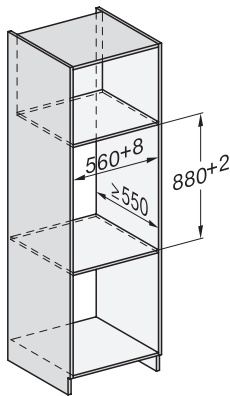

| Accessories supplied | |
|-----------------------------|---|
| Anti-slip mat | 1 |
| Rack for increased capacity | 1 |

ESW 7020

29 cm high handleless Gourmet warming drawer
for preheating crockery, keeping food warm and low temperature cooking.

ESW7x20, DGC7x4xHCPro, DGC7x4xHCXPro installation drawings

ESW7x20, DG7xxx, DGM7xxx installation drawings

ESW7x20, DGM7x4x installation drawings

1) Front view, 2) Mains connection cable, L=2.000 mm, 3) Ventilation cut min. 180 cm², 4) No connection in this area