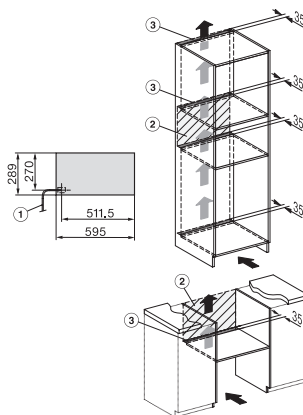

Appliance width in mm	595
Appliance height in mm	289
Appliance depth in mm	570
Useable interior height in mm	230
Total rated load in kW	0,70
Voltage in V	230
Frequency in Hz	50-60
Fuse rating in A	10
Number of phases	1
Mains cable with plug	•
Length of supply lead in m	2,0
Accessories included	
Anti-slip mat	1
Rack for increased capacity	1

ESW 7020

29 cm high handleless Gourmet warming drawer

for preheating crockery, keeping food warm and low temperature cooking.

Installation DG, DGM, DGC XL, ESW7x20 installation drawings

side view, DG, DGM, ESW7x20 installation drawings

Installation, ESW7x20, DGM7x4x installation drawings

1) Front view, 2) Mains connection cable, L=2.000 mm, 3) Ventilation cut min. 180 cm², 4) No connection in this area

Installation DGC XXL, ESW7x20 installation drawings

ESW7020, Installation drawings, XL combination niche height

side view ESW7x20, installation drawing, GB, AU

built-in ESW7x20, installation drawing

Installation ESW7x20, installation drawing, GB, AU

1) Front view, 2) Mains connection cable, L=2.000 mm, 3) ventilation cut-out min. 180 cm², 4) no connection in this area