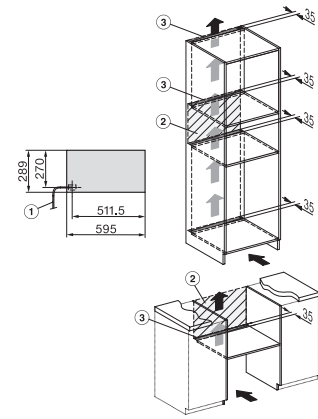

ESW7x20, DGC7x4xHCPro, DGC7x4xHCXPro installation drawings

ESW7x20, DG7xxx, DGM7xxx installation drawings

ESW7x20, DGM7x4x installation drawings

1) Front view, 2) Mains connection cable, L=2.000 mm, 3) Ventilation cut min. 180 cm², 4) No connection in this area

ESW7x20, DGC7x6xHCPro, DGC7x6xHCXPro installation drawings

ESW7020, ESW7120 - installation drawing - GB, AU

ESW7020, ESW7120 - installation drawing - Installation - GB, AU

1) Front view, 2) Mains connection cable, L=2,000 mm, 3) ventilation cut-out min. 180 cm², 4) no connection in this area