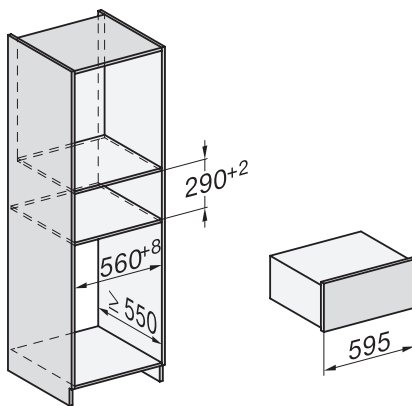

ESW 7020

29 cm high handleless Gourmet warming drawer

for preheating crockery, keeping food warm and low temperature cooking.

Installation DG, DGM, DGC XL, ESW7x20 installation drawings

side view, DG, DGM, ESW7x20 installation drawings

Installation, ESW7x20, DGM7x4x installation drawings

1) Front view, 2) Mains connection cable, L=2.000 mm, 3) Ventilation cut min. 180 cm², 4) No connection in this area

Installation DGC XXL, ESW7x20 installation drawings

ESW7020, Installation drawings, XL combination niche height

side view ESW7x20, installation drawing, GB, AU

built-in ESW7x20, installation drawing

Installation ESW7x20, installation drawing, GB, AU

1) Front view, 2) Mains connection cable, L=2.000 mm, 3) ventilation cut-out min. 180 cm², 4) no connection in this area