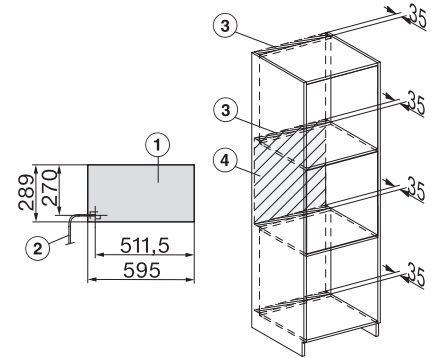

Appliance width in mm	595
Appliance height in mm	289
Appliance depth in mm	570
Useable interior height in mm	230
Total rated load in kW	0,70
Voltage in V	230
Frequency in Hz	50-60
Fuse rating in A	10
Number of phases	1
Mains cable with plug	•
Length of supply lead in m	2,0
Accessories included	
Anti-slip mat	1
Rack for increased capacity	1

ESW 7020

29 cm high handleless Gourmet warming drawer

for preheating crockery, keeping food warm and low temperature cooking.

Installation DG, DGM, DGC XL, ESW7x20 installation drawings

side view, DG, DGM, ESW7x20 installation drawings

Installation, ESW7x20, DGM7x4x installation drawings

1) Front view, 2) Mains connection cable, L=2.000 mm, 3) Ventilation cut min. 180 cm², 4) No connection in this area

Installation DGC XXL, ESW7x20 installation drawings

ESW7020, Installation drawings, XL combination niche height

side view ESW7x20, installation drawing, GB, AU

built-in ESW7x20, installation drawing

Installation ESW7x20, installation drawing, GB, AU

1) Front view, 2) Mains connection cable, L=2.000 mm, 3) ventilation cut-out min. 180 cm², 4) no connection in this area