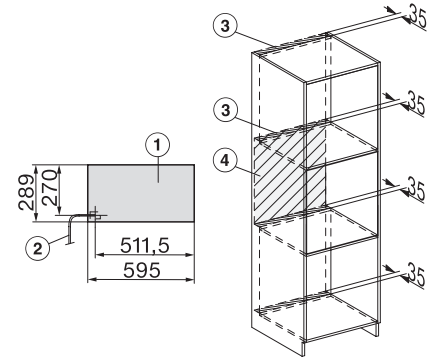

| Accessories supplied | |
|-----------------------------|---|
| Anti-slip mat | 1 |
| Rack for increased capacity | 1 |

ESW 7020

29 cm high handleless Gourmet warming drawer
for preheating crockery, keeping food warm and low temperature cooking.

ESW7x20, DGC7x4xHCPro, DGC7x4xHCXPro installation drawings

ESW7x20, DG7xxx, DGM7xxx installation drawings

ESW7x20, DGM7x4x installation drawings

1) Front view, 2) Mains connection cable, L=2.000 mm, 3) Ventilation cut min. 180 cm², 4) No connection in this area

ESW7x20, DGC7x6xHCPro, DGC7x6xHCXPro installation drawings

ESW7020, ESW7120 - installation drawing - GB, AU

ESW7020, ESW7120 - installation drawing - Installation - GB, AU

1) Front view, 2) Mains connection cable, L=2,000 mm, 3) ventilation cut-out min. 180 cm², 4) no connection in this area