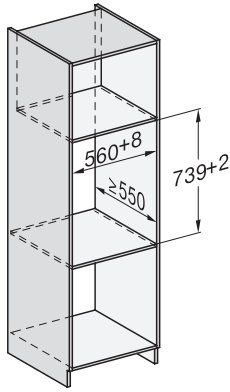

EAN: 4002516169475 / Material number: 11093300 / Old Material Number: 30702030GB

Construction type and design	
Gourmet warming drawer	•
VitroLine	•
ArtLine	•
Handleless	•
Colour	Graphite grey
Operating modes	
Cup warming	•
Plate warming	•
Keeping food warm	•
Low temperature cooking	•
User convenience	
Miele@home	•
Capacity	12 place settings
Push2open mechanism	•
Fully telescopic runners for easy loading and unloading of the warming drawer	•
Control panel with sensor controls	•
Control panel with symbols	•
Stop programming	•
Timer function	•
Sabbath programme	•
Efficiency and sustainability	
Power rating in off mode in W	0,5
Power rating in standby mode in W	1,0
Power rating in networked standby in W	2,0
Time until automatic switch to off mode in min	20
Time until automatic switch to standby in min	20
Time until automatic switch to networked standby in min	20
Cleaning convenience	
Flush control panel	•
Safety	
Cool front	•
Anti-slip mat	•
Safety switch-off	•
Technical data	
Temperatures min. in °C	40
Temperatures max. in °C	85
Appliance width in mm	595
Appliance height in mm	289
Appliance depth in mm	570
Useable interior height in mm	230
Total rated load in kW	0,70
Voltage in V	230
Frequency in Hz	50-60
Fuse rating in A	10
Number of phases	1
Mains cable with plug	•
Length of supply lead in m	2,0

ESW 7020

29 cm high handleless Gourmet warming drawer

for preheating crockery, keeping food warm and low temperature cooking.

EAN: 4002516169475 / Material number: 11093300 / Old Material Number: 30702030GB

Accessories supplied	
Anti-slip mat	1
Rack for increased capacity	1

ESW 7020

29 cm high handleless Gourmet warming drawer
for preheating crockery, keeping food warm and low temperature cooking.

ESW7x20, DGC7x4xHCPro, DGC7x4xHCXPro installation drawings

ESW7x20, DG7xxx, DGM7xxx installation drawings

ESW7x20, DGM7x4x installation drawings

1) Front view, 2) Mains connection cable, L=2.000 mm, 3) Ventilation cut min. 180 cm², 4) No connection in this area