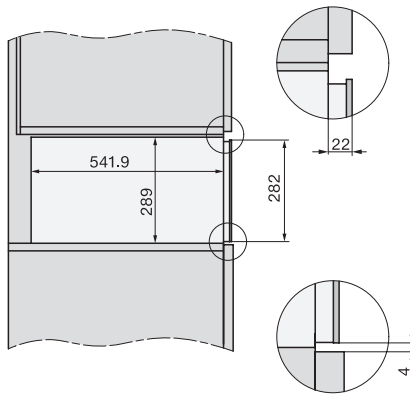

Accessories supplied	
Anti-slip mat	1
Rack for increased capacity	1

ESW 7020

29 cm high handleless Gourmet warming drawer
for preheating crockery, keeping food warm and low temperature cooking.

ESW7x20, DGC7x4xHCPro, DGC7x4xHCXPro installation drawings

ESW7x20, DG7xxx, DGM7xxx installation drawings

ESW7x20, DGM7x4x installation drawings

1) Front view, 2) Mains connection cable, L=2.000 mm, 3) Ventilation cut min. 180 cm², 4) No connection in this area

ESW7x20, DGC7x6xHCPro, DGC7x6xHCXPro installation drawings

ESW7020, ESW7120 - installation drawing - GB, AU

ESW7020, ESW7120 - installation drawing - Installation - GB, AU

1) Front view, 2) Mains connection cable, L=2,000 mm, 3) ventilation cut-out min. 180 cm², 4) no connection in this area