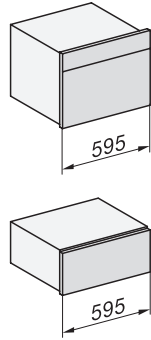

EAN: 4002516169475 / Material number: 11093300 / Old Material Number: 30702030GB

Construction type and design	
Gourmet warming drawer	•
VitroLine	•
ArtLine	•
Handleless	•
Colour	Graphite grey
Operating modes	
Cup warming	•
Plate warming	•
Keeping food warm	•
Low temperature cooking	•
User convenience	
Miele@home	•
Capacity	12 place settings
Push2open mechanism	•
Fully telescopic runners for easy loading and unloading of the warming drawer	•
Control panel with sensor controls	•
Control panel with symbols	•
Stop programming	•
Timer function	•
Sabbath programme	•
Efficiency and sustainability	
Power rating in off mode in W	0,5
Power rating in standby mode in W	1,0
Power rating in networked standby in W	2,0
Time until automatic switch to off mode in min	20
Time until automatic switch to standby in min	20
Time until automatic switch to networked standby in min	20
Cleaning convenience	
Flush control panel	•
Safety	
Cool front	•
Anti-slip mat	•
Safety switch-off	•
Technical data	
Temperatures min. in °C	40
Temperatures max. in °C	85
Appliance width in mm	595
Appliance height in mm	289
Appliance depth in mm	570
Useable interior height in mm	230
Total rated load in kW	0,70
Voltage in V	230
Frequency in Hz	50-60
Fuse rating in A	10
Number of phases	1
Mains cable with plug	•
Length of supply lead in m	2,0

ESW 7020

29 cm high handleless Gourmet warming drawer

for preheating crockery, keeping food warm and low temperature cooking.

EAN: 4002516169475 / Material number: 11093300 / Old Material Number: 30702030GB

Accessories supplied	
Anti-slip mat	1
Rack for increased capacity	1

ESW 7020

29 cm high handleless Gourmet warming drawer
for preheating crockery, keeping food warm and low temperature cooking.

ESW7x20, DGC7x4xHCPro, DGC7x4xHCXPro installation drawings

ESW7x20, DG7xxx, DGM7xxx installation drawings

ESW7x20, DGM7x4x installation drawings

1) Front view, 2) Mains connection cable, L=2.000 mm, 3) Ventilation cut min. 180 cm², 4) No connection in this area