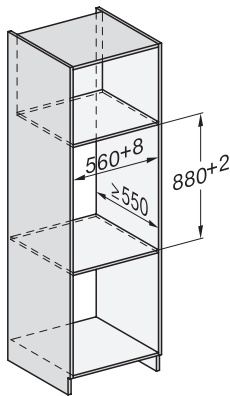

Accessories included	
Anti-slip mat	1
Rack for increased capacity	1

ESW 7020

29 cm high handleless Gourmet warming drawer
for preheating crockery, keeping food warm and low temperature cooking.

ESW7x20, DGC7x4xHCPro, DGC7x4xHCXPro installation drawings

ESW7x20, DG7xxx, DGM7xxx installation drawings

ESW7x20, DGM7x4x installation drawings

1) Front view, 2) Mains connection cable, L=2.000 mm, 3) Ventilation cut min. 180 cm², 4) No connection in this area

ESW7x20, DGC7x6xHCPro, DGC7x6xHCXPro installation drawings

side view ESW7x20, installation drawing, GB, AU

Installation ESW7x20, installation drawing, GB, AU

1) Front view, 2) Mains connection cable, L=2,000 mm, 3) ventilation cut-out min. 180 cm², 4) no connection in this area