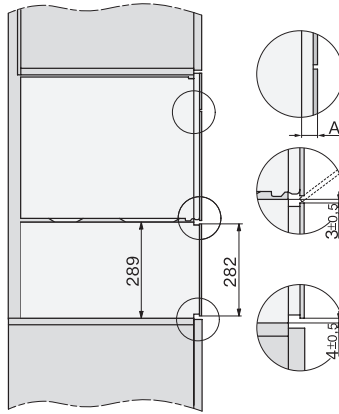

ESW 7020

29 cm high handleless Gourmet warming drawer

for preheating crockery, keeping food warm and low temperature cooking.

EAN: 4002516169468 / Material number: 11093290 / Old Material Number: 30702020GB

Accessories included	
Anti-slip mat	1
Rack for increased capacity	1

ESW 7020

29 cm high handleless Gourmet warming drawer
for preheating crockery, keeping food warm and low temperature cooking.

ESW7x20, DGC7x4xHCPro, DGC7x4xHCXPro installation drawings

ESW7x20, DG7xxx, DGM7xxx installation drawings

ESW7x20, DGM7x4x installation drawings

1) Front view, 2) Mains connection cable, L=2.000 mm, 3) Ventilation cut min. 180 cm², 4) No connection in this area

ESW7x20, DGC7x6xHCPro, DGC7x6xHCXPro installation drawings

side view ESW7x20, installation drawing, GB, AU

Installation ESW7x20, installation drawing, GB, AU

1) Front view, 2) Mains connection cable, L=2,000 mm, 3) ventilation cut-out min. 180 cm², 4) no connection in this area