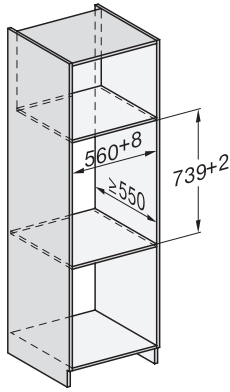

ESW 7020

29 cm high handleless Gourmet warming drawer

for preheating crockery, keeping food warm and low temperature cooking.

EAN: 4002516169468 / Material number: 11093290 / Old Material Number: 30702020GB

Accessories included	
Anti-slip mat	1
Rack for increased capacity	1

ESW 7020

29 cm high handleless Gourmet warming drawer
for preheating crockery, keeping food warm and low temperature cooking.

ESW7x20, DGC7x4xHCPro, DGC7x4xHCXPro installation drawings

ESW7x20, DGC7x6xHCPro, DGC7x6xHCXPro installation drawings

side view ESW7x20, installation drawing, GB, AU

Installation ESW7x20, installation drawing, GB, AU

1) Front view, 2) Mains connection cable, L=2,000 mm, 3) ventilation cut-out min. 180 cm², 4) no connection in this area