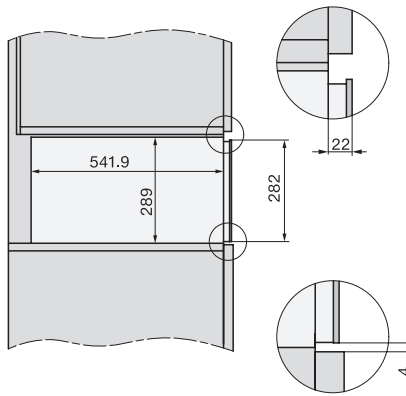

Accessories included	
Anti-slip mat	1
Rack for increased capacity	1

ESW 7020

29 cm high handleless Gourmet warming drawer
for preheating crockery, keeping food warm and low temperature cooking.

ESW7x20, DGC7x4xHCPro, DGC7x4xHCXPro installation drawings

ESW7x20, DG7xxx, DGM7xxx installation drawings

ESW7x20, DGM7x4x installation drawings

1) Front view, 2) Mains connection cable, L=2.000 mm, 3) Ventilation cut min. 180 cm², 4) No connection in this area

ESW7x20, DGC7x6xHCPro, DGC7x6xHCXPro installation drawings

side view ESW7x20, installation drawing, GB, AU

Installation ESW7x20, installation drawing, GB, AU

1) Front view, 2) Mains connection cable, L=2,000 mm, 3) ventilation cut-out min. 180 cm², 4) no connection in this area