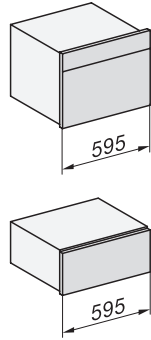

ESW 7020

29 cm high handleless Gourmet warming drawer

for preheating crockery, keeping food warm and low temperature cooking.

EAN: 4002516169468 / Material number: 11093290 / Old Material Number: 30702020GB

Accessories included	
Anti-slip mat	1
Rack for increased capacity	1

ESW 7020

29 cm high handleless Gourmet warming drawer
for preheating crockery, keeping food warm and low temperature cooking.

ESW7x20, DGC7x4xHCPro, DGC7x4xHCXPro installation drawings

ESW7x20, DG7xxx, DGM7xxx installation drawings

ESW7x20, DGM7x4x installation drawings

1) Front view, 2) Mains connection cable, L=2.000 mm, 3) Ventilation cut min. 180 cm², 4) No connection in this area

ESW7x20, DGC7x6xHCPro, DGC7x6xHCXPro installation drawings

side view ESW7x20, installation drawing, GB, AU

Installation ESW7x20, installation drawing, GB, AU

1) Front view, 2) Mains connection cable, L=2,000 mm, 3) ventilation cut-out min. 180 cm², 4) no connection in this area