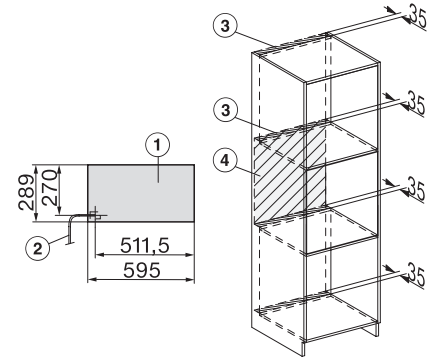

Accessories included	
Anti-slip mat	1
Rack for increased capacity	1

ESW 7020

29 cm high handleless Gourmet warming drawer
for preheating crockery, keeping food warm and low temperature cooking.

ESW7x20, DGC7x4xHCPro, DGC7x4xHCXPro installation drawings

ESW7x20, DG7xxx, DGM7xxx installation drawings

ESW7x20, DGM7x4x installation drawings

1) Front view, 2) Mains connection cable, L=2.000 mm, 3) Ventilation cut min. 180 cm², 4) No connection in this area

ESW7x20, DGC7x6xHCPro, DGC7x6xHCXPro installation drawings

side view ESW7x20, installation drawing, GB, AU

Installation ESW7x20, installation drawing, GB, AU

1) Front view, 2) Mains connection cable, L=2,000 mm, 3) ventilation cut-out min. 180 cm², 4) no connection in this area