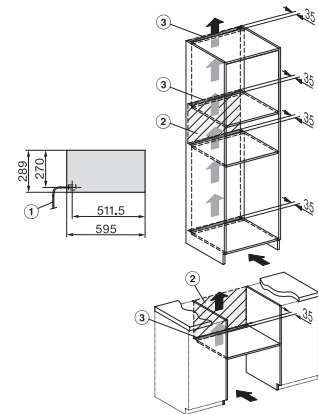

Accessories included	
Anti-slip mat	1
Rack for increased capacity	1

ESW 7020

29 cm high handleless Gourmet warming drawer
for preheating crockery, keeping food warm and low temperature cooking.

ESW7x20, DGC7x4xHCPro, DGC7x4xHCXPro installation drawings

ESW7x20, DG7xxx, DGM7xxx installation drawings

ESW7x20, DGM7x4x installation drawings

1) Front view, 2) Mains connection cable, L=2.000 mm, 3) Ventilation cut min. 180 cm², 4) No connection in this area

ESW7x20, DGC7x6xHCPro, DGC7x6xHCXPro installation drawings

side view ESW7x20, installation drawing, GB, AU

Installation ESW7x20, installation drawing, GB, AU

1) Front view, 2) Mains connection cable, L=2,000 mm, 3) ventilation cut-out min. 180 cm², 4) no connection in this area