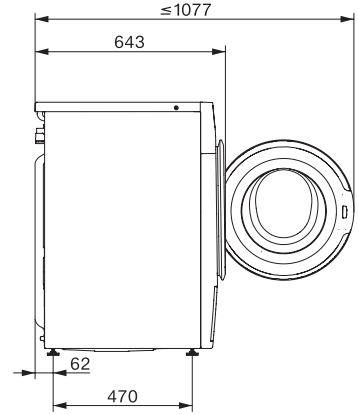

WWV980 WPS Passion

W1 front-loader washing machine

the economical all-rounder that meets the highest expectations.

EAN: 4002516119159 / Material number: 11072670 / Old Material Number: 11WW9806AE

Technical data	
Dimensions in mm (width)	596
Dimensions in mm (height)	850
Dimensions in mm (depth)	643
Appliance depth in mm with opened door	1077
Weight in kg	98
Total rated load in kW	2,10-2,40
Voltage in V	220-240
Fuse rating in A	13
Frequency in Hz	50
Length of supply lead in m	2
Replacing lamps	Service
Accessories included	
3 Caps	•
UltraPhase 1 + 2	•
Voucher for 5 Miele UltraPhase cartridges	•
Available display languages	
Available display languages via MultiLingua	bahasa malaysia, dansk, deutsch, english (AU), english (CA), english (GB), english (US), español, français (CA), français (FR), hrvatski, italiano, magyar, nederlands, norsk, polski, portugês, русский, română, slovenčina, slovensčina, srpski, suomi, svenska, türkçe, українська, čeština, ελληνικά,

WWW980 WPS Passion  
W1 front-loader washing machine  
the economical all-rounder that meets the highest expectations.

W1 drawing, facia 5 degree, measures in mm

W1 drawing, facia 5 degree, measures in mm

W1 drawing, facia 5 degree, measures in mm

W1 drawing, facia 5 degree, measures in mm