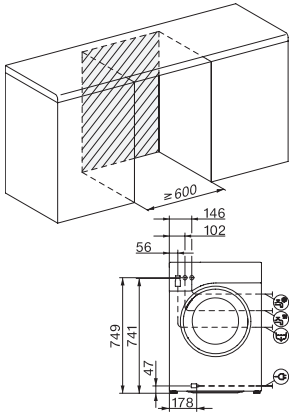

WWV980 WPS Passion

W1 front-loader washing machine

the economical all-rounder that meets the highest expectations.

EAN: 4002516119159 / Material number: 11072670 / Old Material Number: 11WW9806AE

Technical data	
Dimensions in mm (width)	596
Dimensions in mm (height)	850
Dimensions in mm (depth)	643
Appliance depth in mm with opened door	1077
Weight in kg	98
Total rated load in kW	2,10-2,40
Voltage in V	220-240
Fuse rating in A	13
Frequency in Hz	50
Length of supply lead in m	2
Replacing lamps	Service
Accessories included	
3 Caps	•
UltraPhase 1 + 2	•
Voucher for 5 Miele UltraPhase cartridges	•
Available display languages	
Available display languages via MultiLingua	bahasa malaysia, dansk, deutsch, english (AU), english (CA), english (GB), english (US), español, français (CA), français (FR), hrvatski, italiano, magyar, nederlands, norsk, polski, portugês, русский, română, slovenčina, slovensčina, srpski, suomi, svenska, türkçe, українська, čeština, ελληνικά,

WWW980 WPS Passion  
W1 front-loader washing machine  
the economical all-rounder that meets the highest expectations.

W1 drawing, facia 5 degree, measures in mm

W1 drawing, facia 5 degree, measures in mm

W1 drawing, facia 5 degree, measures in mm

W1 drawing, facia 5 degree, measures in mm