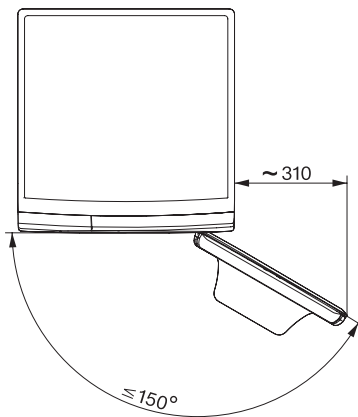

WWV980 WPS Passion

W1 front-loader washing machine

the economical all-rounder that meets the highest expectations.

EAN: 4002516119159 / Material number: 11072670 / Old Material Number: 11WW9806AE

Technical data	
Dimensions in mm (width)	596
Dimensions in mm (height)	850
Dimensions in mm (depth)	643
Appliance depth in mm with opened door	1077
Weight in kg	98
Total rated load in kW	2,10-2,40
Voltage in V	220-240
Fuse rating in A	13
Frequency in Hz	50
Length of supply lead in m	2
Replacing lamps	Service
Accessories included	
3 Caps	•
UltraPhase 1 + 2	•
Voucher for 5 Miele UltraPhase cartridges	•
Available display languages	
Available display languages via MultiLingua	bahasa malaysia, dansk, deutsch, english (AU), english (CA), english (GB), english (US), español, français (CA), français (FR), hrvatski, italiano, magyar, nederlands, norsk, polski, portugês, русский, română, slovenčina, slovensčina, srpski, suomi, svenska, türkçe, українська, čeština, ελληνικά,

WWW980 WPS Passion  
W1 front-loader washing machine  
the economical all-rounder that meets the highest expectations.

W1 drawing, facia 5 degree, measures in mm

W1 drawing, facia 5 degree, measures in mm

W1 drawing, facia 5 degree, measures in mm

W1 drawing, facia 5 degree, measures in mm