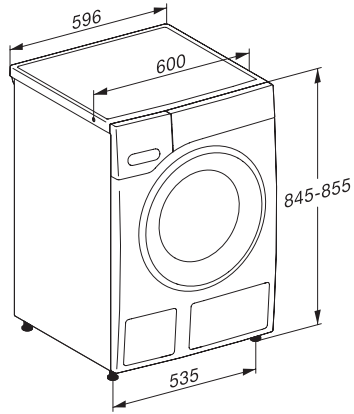

WWV980 WPS Passion

W1 front-loader washing machine

the economical all-rounder that meets the highest expectations.

EAN: 4002516119159 / Material number: 11072670 / Old Material Number: 11WW9806AE

Technical data	
Dimensions in mm (width)	596
Dimensions in mm (height)	850
Dimensions in mm (depth)	643
Appliance depth in mm with opened door	1077
Weight in kg	98
Total rated load in kW	2,10-2,40
Voltage in V	220-240
Fuse rating in A	13
Frequency in Hz	50
Length of supply lead in m	2
Replacing lamps	Service
Accessories included	
3 Caps	•
UltraPhase 1 + 2	•
Voucher for 5 Miele UltraPhase cartridges	•
Available display languages	
Available display languages via MultiLingua	bahasa malaysia, dansk, deutsch, english (AU), english (CA), english (GB), english (US), español, français (CA), français (FR), hrvatski, italiano, magyar, nederlands, norsk, polski, portugês, русский, română, slovenčina, slovensčina, srpski, suomi, svenska, türkçe, українська, čeština, ελληνικά,

WWW980 WPS Passion  
W1 front-loader washing machine  
the economical all-rounder that meets the highest expectations.

W1 drawing, facia 5 degree, measures in mm

W1 drawing, facia 5 degree, measures in mm