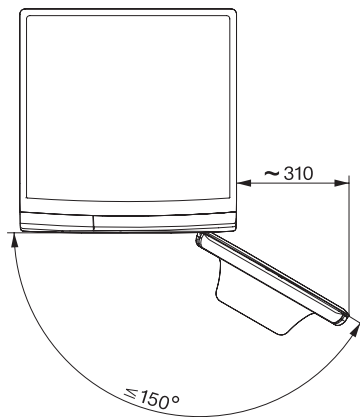

WWV980 WPS Passion

W1 front-loader washing machine

the economical all-rounder that meets the highest expectations.

EAN: 4002516072720 / Material number: 10994880 / Old Material Number: 11WW9806GB

Pre-ironing with steam	•
Buzzer	•
AllergoWash	•
<b>Quality</b>	
Counterweights made of cast iron	•
<b>Safety</b>	
Water protection system	Waterproof-System
Safety lock	•
PIN-Code	•
Optical interface	•
<b>Technical data</b>	
Dimensions in mm (width)	596
Dimensions in mm (height)	850
Dimensions in mm (depth)	643
Appliance depth in mm with opened door	1077
Weight in kg	98
Total rated load in kW	2,10-2,40
Voltage in V	220-240
Fuse rating in A	13
Frequency in Hz	50
Length of supply lead in m	2
Length of supply lead in m	2,0
Replacing lamps	Service
<b>Accessories included</b>	
3 Caps	•
UltraPhase 1 + 2	•
Voucher for 5 Miele UltraPhase cartridges	•
<b>Available display languages</b>	
Available display languages via MultiLingua	bahasa malaysia, dansk, deutsch, english (AU), english (CA), english (GB), english (US), español, français (CA), français (FR), hrvatski, italiano, magyar, nederlands, norsk, polski, portugês, русский, română, slovenčina, slovenščina, srpski, suomi, svenska, türkçe, українська, čeština, ελληνικά,

WWW980 WPS Passion  
W1 front-loader washing machine  
the economical all-rounder that meets the highest expectations.

W1 drawing, facia 5 degree, measures in mm

W1 drawing, facia 5 degree, measures in mm

W1 drawing, facia 5 degree, measures in mm

W1 drawing, facia 5 degree, measures in mm