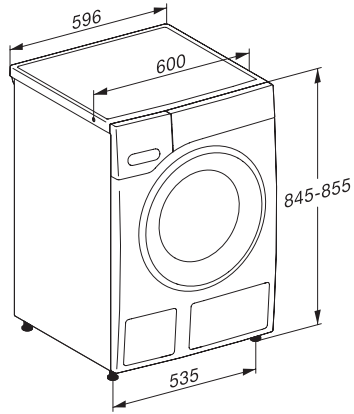

WWV980 WPS Passion

W1 front-loader washing machine

the economical all-rounder that meets the highest expectations.

EAN: 4002516072720 / Material number: 10994880 / Old Material Number: 11WW9806GB

Pre-ironing with steam	•
Buzzer	•
AllergoWash	•
<b>Quality</b>	
Counterweights made of cast iron	•
<b>Safety</b>	
Water protection system	Waterproof-System
Safety lock	•
PIN-Code	•
Optical interface	•
<b>Technical data</b>	
Dimensions in mm (width)	596
Dimensions in mm (height)	850
Dimensions in mm (depth)	643
Appliance depth in mm with opened door	1077
Weight in kg	98
Total rated load in kW	2,10-2,40
Voltage in V	220-240
Fuse rating in A	13
Frequency in Hz	50
Length of supply lead in m	2
Length of supply lead in m	2,0
Replacing lamps	Service
<b>Accessories included</b>	
3 Caps	•
UltraPhase 1 + 2	•
Voucher for 5 Miele UltraPhase cartridges	•
<b>Available display languages</b>	
Available display languages via MultiLingua	bahasa malaysia, dansk, deutsch, english (AU), english (CA), english (GB), english (US), español, français (CA), français (FR), hrvatski, italiano, magyar, nederlands, norsk, polski, portugês, русский, română, slovenčina, slovenščina, srpski, suomi, svenska, türkçe, українська, čeština, ελληνικά,

WWW980 WPS Passion  
W1 front-loader washing machine  
the economical all-rounder that meets the highest expectations.

W1 drawing, facia 5 degree, measures in mm

W1 drawing, facia 5 degree, measures in mm