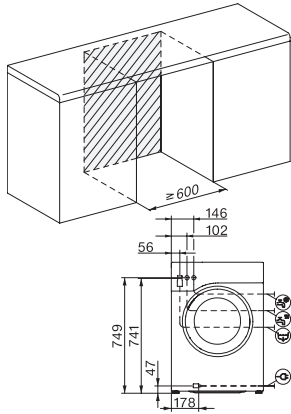

WWV980 WPS Passion

W1 front-loader washing machine

the economical all-rounder that meets the highest expectations.

EAN: 4002516072720 / Material number: 10994880 / Old Material Number: 11WW9806GB

Pre-ironing with steam	•
Buzzer	•
AllergoWash	•
<b>Quality</b>	
Counterweights made of cast iron	•
<b>Safety</b>	
Water protection system	Waterproof-System
Safety lock	•
PIN-Code	•
Optical interface	•
<b>Technical data</b>	
Dimensions in mm (width)	596
Dimensions in mm (height)	850
Dimensions in mm (depth)	643
Appliance depth in mm with opened door	1077
Weight in kg	98
Total rated load in kW	2,10-2,40
Voltage in V	220-240
Fuse rating in A	13
Frequency in Hz	50
Length of supply lead in m	2
Length of supply lead in m	2,0
Replacing lamps	Service
<b>Accessories included</b>	
3 Caps	•
UltraPhase 1 + 2	•
Voucher for 5 Miele UltraPhase cartridges	•
<b>Available display languages</b>	
Available display languages via MultiLingua	bahasa malaysia, dansk, deutsch, english (AU), english (CA), english (GB), english (US), español, français (CA), français (FR), hrvatski, italiano, magyar, nederlands, norsk, polski, portugês, русский, română, slovenčina, slovenščina, srpski, suomi, svenska, türkçe, українська, čeština, ελληνικά,

WWW980 WPS Passion  
W1 front-loader washing machine  
the economical all-rounder that meets the highest expectations.

W1 drawing, facia 5 degree, measures in mm

W1 drawing, facia 5 degree, measures in mm

W1 drawing, facia 5 degree, measures in mm

W1 drawing, facia 5 degree, measures in mm