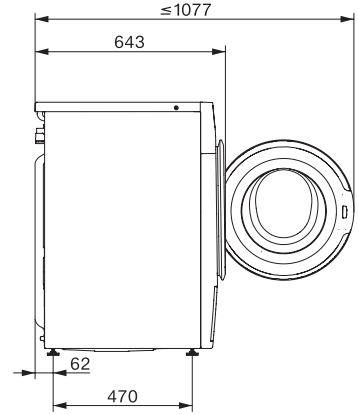

WWV980 WPS Passion

W1 front-loader washing machine

the economical all-rounder that meets the highest expectations.

EAN: 4002516072720 / Material number: 10994880 / Old Material Number: 11WW9806GB

Pre-ironing with steam	•
Buzzer	•
AllergoWash	•
<b>Quality</b>	
Counterweights made of cast iron	•
<b>Safety</b>	
Water protection system	Waterproof-System
Safety lock	•
PIN-Code	•
Optical interface	•
<b>Technical data</b>	
Dimensions in mm (width)	596
Dimensions in mm (height)	850
Dimensions in mm (depth)	643
Appliance depth in mm with opened door	1077
Weight in kg	98
Total rated load in kW	2,10-2,40
Voltage in V	220-240
Fuse rating in A	13
Frequency in Hz	50
Length of supply lead in m	2
Length of supply lead in m	2,0
Replacing lamps	Service
<b>Accessories included</b>	
3 Caps	•
UltraPhase 1 + 2	•
Voucher for 5 Miele UltraPhase cartridges	•
<b>Available display languages</b>	
Available display languages via MultiLingua	bahasa malaysia, dansk, deutsch, english (AU), english (CA), english (GB), english (US), español, français (CA), français (FR), hrvatski, italiano, magyar, nederlands, norsk, polski, portugês, русский, română, slovenčina, slovenščina, srpski, suomi, svenska, türkçe, українська, čeština, ελληνικά,

WWW980 WPS Passion  
W1 front-loader washing machine  
the economical all-rounder that meets the highest expectations.

W1 drawing, facia 5 degree, measures in mm

W1 drawing, facia 5 degree, measures in mm

W1 drawing, facia 5 degree, measures in mm

W1 drawing, facia 5 degree, measures in mm