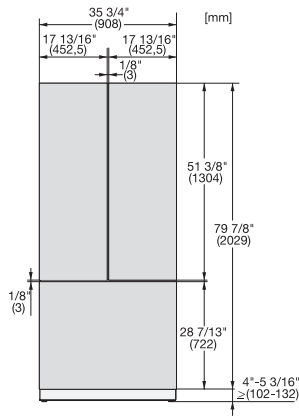

KFP 3624 ed/cs

Stainless steel front

For the integration of MasterCool refrigerators and freezers in your kitchen.

EAN: 4002516055662 / Material number: 10982850 / Old Material Number: 38996062EU1

- For the lower door on 90 cm wide fridge-freezers

KFP 3624 ed/cs

Stainless steel front

For the integration of MasterCool refrigerators and freezers in your kitchen.

KFP3635ed/cs, KFP3634ed/cs R, KFP3634ed/cs L, KFP3634ed/cs, Front panel, Front dimensions, MasterCool, sketch

KFP3615ed/cs, KFP3625ed/cs, KFP3614ed/cs, KFP3624ed/cs Front panel, Front dimensions, MasterCool, installation drawings