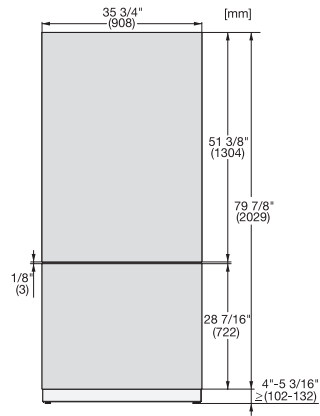

KFP 3624 ed/cs

Stainless steel front

For the integration of MasterCool refrigerators and freezers in your kitchen.

EAN: 4002516055662 / Material number: 10982850 / Old Material Number: 38996062EU1

- For the lower door on 90 cm wide fridge-freezers

KFP 3624 ed/cs

Stainless steel front

For the integration of MasterCool refrigerators and freezers in your kitchen.

KFP3635ed/cs, KFP3634ed/cs R, KFP3634ed/cs L, KFP3634ed/cs, Front panel, Front dimensions, MasterCool, sketch

KFP3615ed/cs, KFP3625ed/cs, KFP3614ed/cs, KFP3624ed/cs Front panel, Front dimensions, MasterCool, installation drawings