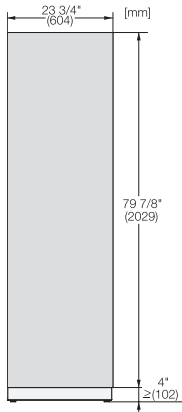

KFP 2404 ed/cs

Stainless steel front

For the integration of MasterCool refrigerators and freezers in your kitchen.

EAN: 4002516055723 / Material number: 10982770 / Old Material Number: 38996056EU1

- for 61 cm wide refrigerators

KFP 2404 ed/cs

Stainless steel front

For the integration of MasterCool refrigerators and freezers in your kitchen.

KFP2405ed/cs, KFP2404ed/cs, Front panel, Front dimensions, MasterCool, installation drawings (AU, CA, US)