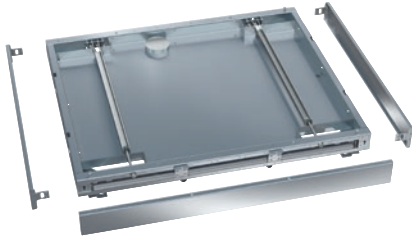

RP 1150

Plinth, on wheels

For machines 1150 mm wide, incl. drip tray without openings for floor drain.

- Suitable for single-door machines, 1150 mm wide
- Castors allow the machine to be pulled forward for servicing
- Only suitable for machines with a drain pump
- Easy access for servicing

EAN: 4002516032472 / Material number: 10941950 / Old Material Number: 69253008D

Product category	
Large-capacity washer-disinfectors, laboratory	•
Machine affiliation	
PLW 8617	•
Product category	
Plinth/base	•
Product properties	
Material	Stainless steel
Colour	Stainless Steel
Dimensions and weight	
External dimensions, net height in mm	100
External dimensions, net width in mm	990
External dimensions, net depth in mm	1150
External dimensions, gross height in mm	170
External dimensions, gross width in mm	1045
External dimensions, gross depth in mm	1200
Net weight in kg	35,40
Gross weight in kg	43,70