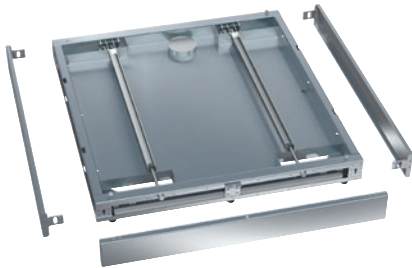

RP 900

Plinth, on wheels

For machines 900 mm wide, incl. drip tray without openings for floor drain.

- Suitable for single-door machines, 900 mm wide
- Castors allow the machine to be pulled forward for servicing
- Only suitable for machines with a drain pump
- Easy access for servicing

EAN: 4002516032465 / Material number: 10941940 / Old Material Number: 69253007D

Product category	
Large-capacity washer-disinfectors, laboratory	•
Machine affiliation	
PLW 8615	•
Product category	
Plinth/base	•
Product properties	
Material	Stainless steel
Colour	Stainless Steel
Dimensions and weight	
External dimensions, net height in mm	100
External dimensions, net width in mm	900
External dimensions, net depth in mm	990
External dimensions, gross height in mm	155
External dimensions, gross width in mm	940
External dimensions, gross depth in mm	1200
Net weight in kg	30,80
Gross weight in kg	32,00