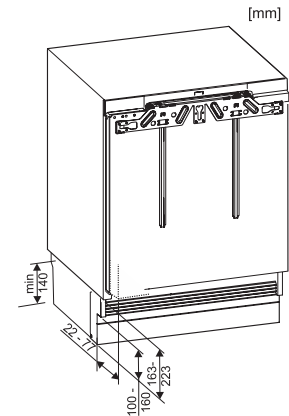

EAN: 4002515952573 / Material number: 10799710 / Old Material Number: 36312220AUS

Appliance category	
Refrigerator	•
Construction type	
Built-in appliance	•
Undercounter appliance	•
Door hinge	right
Convertible door hinging	•
Design	
Refrigeration section lighting	LED
User convenience	
ComfortClean	•
Controls	
Operating concept	PicTronic
Independent temperature regulation of fridge and freezer zones	No
Automatic SuperCool	•
No. of temperature zones	1
Fridge/Fridge section	
No. of shelves	4
Number of inner door racks for tinned food	1
Door rack for bottles	1
Safety	
Lock function	•
Acoustic door alarm	•
Technical data	
Niche width in mm min.	600
Niche width in mm max.	600
Niche height in mm min.	820
Niche height in mm max.	880
Niche depth in mm	550
Appliance width in mm	597
Appliance height in mm	820
Appliance depth in mm	550
Weight in kg	33,5
Door hinge technology	Fixed door
Max. door front weight – refrigerator, in kg	10
Climate class	SN-T
Total usable capacity in l	136
Current consumption (mA)	1200
Voltage in V	220-240
Fuse rating in A	10
Number of phases	1
Frequency in Hz	50
Length of supply lead in m	1,9
Replacing lamps	Customer Service
Accessories supplied	
Egg tray	•

K 31222 Ui

Built-under refrigerator

Compactly designed with a practical interior layout.

K31222Ui, K31222Ui-1, K31225Ui, K31252Ui,
K31252Ui-1, K31242UiF, K31242UiF-1, F31202Ui
(installation drawings)

K31222Ui, K31222Ui-1, K31225Ui, K31252Ui,
K31252Ui-1, K31242UiF, K31242UiF-1, F31202Ui, side
view (installation draw)