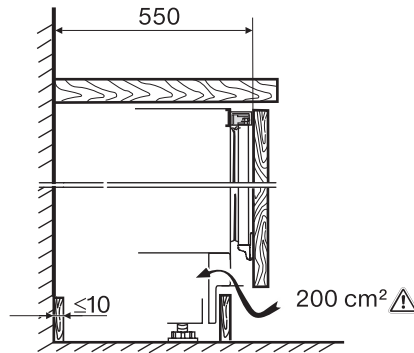

EAN: 4002515952573 / Material number: 10799710 / Old Material Number: 36312220AUS

Appliance category	
Refrigerator	•
Construction type	
Built-in appliance	•
Undercounter appliance	•
Door hinge	right
Convertible door hinging	•
Design	
Refrigeration section lighting	LED
User convenience	
ComfortClean	•
Controls	
Operating concept	PicTronic
Independent temperature regulation of fridge and freezer zones	No
Automatic SuperCool	•
No. of temperature zones	1
Fridge/Fridge section	
No. of shelves	4
Number of inner door racks for tinned food	1
Door rack for bottles	1
Safety	
Lock function	•
Acoustic door alarm	•
Technical data	
Niche width in mm min.	600
Niche width in mm max.	600
Niche height in mm min.	820
Niche height in mm max.	880
Niche depth in mm	550
Appliance width in mm	597
Appliance height in mm	820
Appliance depth in mm	550
Weight in kg	33,5
Door hinge technology	Fixed door
Max. door front weight – refrigerator, in kg	10
Climate class	SN-T
Total usable capacity in l	136
Current consumption (mA)	1200
Voltage in V	220-240
Fuse rating in A	10
Number of phases	1
Frequency in Hz	50
Length of supply lead in m	1,9
Replacing lamps	Customer Service
Accessories supplied	
Egg tray	•

K 31222 Ui

Built-under refrigerator

Compactly designed with a practical interior layout.

K31222Ui, K31222Ui-1, K31225Ui, K31252Ui,
K31252Ui-1, K31242UiF, K31242UiF-1, F31202Ui
(installation drawings)

K31222Ui, K31222Ui-1, K31225Ui, K31252Ui,
K31252Ui-1, K31242UiF, K31242UiF-1, F31202Ui, side
view (installation draw)