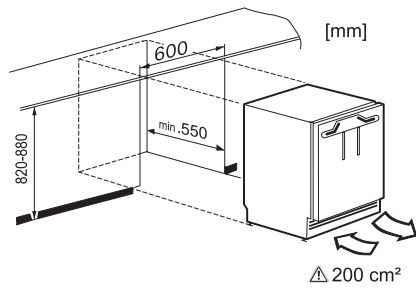

K 31222 Ui

Built-under refrigerator

Compactly designed with a practical interior layout.

K31222Ui, K31222Ui-1, K31225Ui, K31252Ui,
K31252Ui-1, K31242UiF, K31242UiF-1, F31202Ui
(installation drawings)