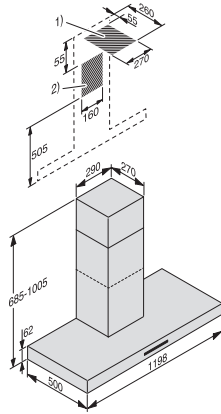

DA 4228 W Puristic Plus
Wall mounted cooker hood
with energy-efficient LED lighting and light-touch switches for easy use.

DA 4228 (Installation drawing)
1) and 2) Installation cut-out