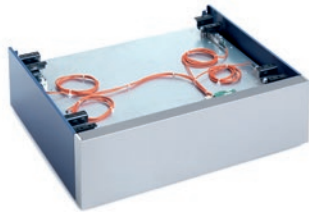

WI 818-25

Weighing plinth, height 25 cm
for automatic control of resources with variable load sizes.

- Specially developed for Performance Plus appliances
- Significant savings in terms of water and energy consumption

EAN: 4002515760994 / Material number: 10497070 / Old Material Number: 59081803D

Product classification	
Washing machines	•
Machine/accessory category	
PW 818	•
Product category	
Weighing plinth	•
Product properties	
Electrical connection	OHNE
Material	Stainless steel
Colour	Stainless Steel
Dimensions and weight	
External dimensions, net height in mm	300
External dimensions, net width in mm	920
External dimensions, net depth in mm	857
External dimensions, gross height in mm	480
External dimensions, gross width in mm	1090
External dimensions, gross depth in mm	1130
Net weight [kg]	65,00
Gross weight in kg	88,00