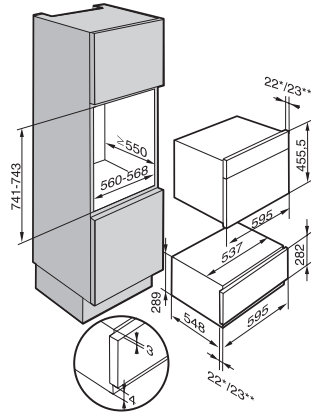

EAN: 4002515751817 / Material number: 10456440 / Old Material Number: 30622964GB

Construction type and design	
Gourmet warming drawer	•
PureLine	•
ArtLine	•
ContourLine	•
Handleless	•
Colour	Graphite grey
Operating modes	
Cup warming	•
Plate warming	•
Keeping food warm	•
Low temperature cooking	•
User convenience	
Capacity	12 place settings
Push2open mechanism	•
Fully telescopic runners for easy loading and unloading of the warming drawer	•
Control panel with sensor controls	•
Control panel with symbols	•
Stop programming	•
Timer function	•
Cleaning and care	
Flush control panel	•
Safety	
Cool front	•
Anti-slip mat	•
Safety switch-off	•
Technical data	
Appliance width in mm	595
Appliance height in mm	289
Appliance depth in mm	570
Useable interior height in mm	230
Total rated load in kW	0,70
Voltage in V	230
Frequency in Hz	50-60
Fuse rating in A	10
Number of phases	1
Mains cable with plug	•
Length of supply lead in m	2,0
Accessories included	
Anti-slip mat	1
Rack for increased capacity	1

ESW 6229 X

29 cm high handleless Gourmet warming drawer

with the low temperature cooking function - much more than a warming drawer.

ESW 6129, ESW 6229 CLST (Installation drawing)

* Appliances with glass front, ** Appliances with metal front

ESW 6129, ESW 6229 CLST (Installation drawing)

* Appliances with glass front, ** Appliances with metal front

ESW 6129, ESW 6229 CLST (Installation drawing)

* Appliances with glass front, ** Appliances with metal front