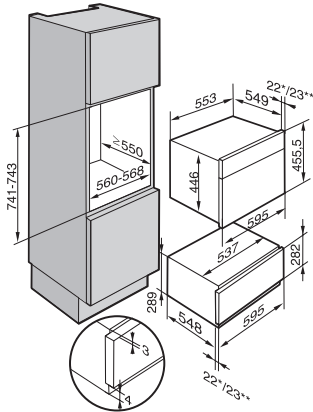

EAN: 4002515751817 / Material number: 10456440 / Old Material Number: 30622964GB

Construction type and design	
Gourmet warming drawer	•
PureLine	•
ArtLine	•
ContourLine	•
Handleless	•
Colour	Graphite grey
Operating modes	
Cup warming	•
Plate warming	•
Keeping food warm	•
Low temperature cooking	•
User convenience	
Capacity	12 place settings
Push2open mechanism	•
Fully telescopic runners for easy loading and unloading of the warming drawer	•
Control panel with sensor controls	•
Control panel with symbols	•
Stop programming	•
Timer function	•
Cleaning and care	
Flush control panel	•
Safety	
Cool front	•
Anti-slip mat	•
Safety switch-off	•
Technical data	
Appliance width in mm	595
Appliance height in mm	289
Appliance depth in mm	570
Useable interior height in mm	230
Total rated load in kW	0,70
Voltage in V	230
Frequency in Hz	50-60
Fuse rating in A	10
Number of phases	1
Mains cable with plug	•
Length of supply lead in m	2,0
Accessories included	
Anti-slip mat	1
Rack for increased capacity	1

ESW 6229 X

29 cm high handleless Gourmet warming drawer

with the low temperature cooking function - much more than a warming drawer.

ESW 6129, ESW 6229 CLST (Installation drawing)

* Appliances with glass front, ** Appliances with metal front

ESW 6129, ESW 6229 CLST (Installation drawing)

* Appliances with glass front, ** Appliances with metal front

ESW 6129, ESW 6229 CLST (Installation drawing)

* Appliances with glass front, ** Appliances with metal front