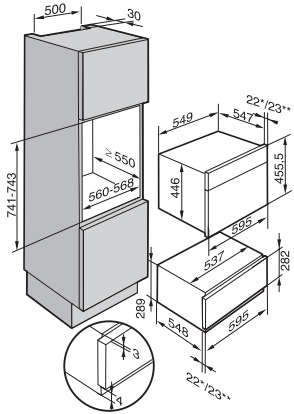

ESW 6229 X

29 cm high handleless Gourmet warming drawer

with the low temperature cooking function - much more than a warming drawer.

- Ultimate enjoyment with Low temperature cooking
- Versatile use thanks to four operating modes
- Convenient and easy – Touch control
- Easiest handling – Push2Open
- Safe is safe – Timer function with automatic switch off

EAN: 4002515751817 / Material number: 10456440 / Old Material Number: 30622964GB

Construction type and design	
Gourmet warming drawer	•
PureLine	•
ArtLine	•
ContourLine	•
Handleless	•
Colour	Graphite grey
Operating modes	
Cup warming	•
Plate warming	•
Keeping food warm	•
Low temperature cooking	•
User convenience	
Capacity	12 place settings
Push2open mechanism	•
Fully telescopic runners for easy loading and unloading of the warming drawer	•
Control panel with sensor controls	•
Control panel with symbols	•
Stop programming	•
Timer function	•
Cleaning and care	
Flush control panel	•
Safety	
Cool front	•
Anti-slip mat	•
Safety switch-off	•
Technical data	
Appliance width in mm	595
Appliance height in mm	289
Appliance depth in mm	570
Useable interior height in mm	230
Total rated load in kW	0,70
Voltage in V	230
Frequency in Hz	50-60
Fuse rating in A	10
Number of phases	1
Mains cable with plug	•
Length of supply lead in m	2,0
Accessories included	
Anti-slip mat	1
Rack for increased capacity	1

ESW 6229 X

29 cm high handleless Gourmet warming drawer

with the low temperature cooking function - much more than a warming drawer.

ESW 6129, ESW 6229 CLST (Installation drawing)

* Appliances with glass front, ** Appliances with metal front