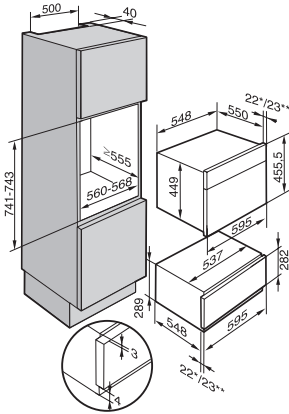

EAN: 4002515751817 / Material number: 10456440 / Old Material Number: 30622964GB

Construction type and design	
Gourmet warming drawer	•
PureLine	•
ArtLine	•
ContourLine	•
Handleless	•
Colour	Graphite grey
Operating modes	
Cup warming	•
Plate warming	•
Keeping food warm	•
Low temperature cooking	•
User convenience	
Capacity	12 place settings
Push2open mechanism	•
Fully telescopic runners for easy loading and unloading of the warming drawer	•
Control panel with sensor controls	•
Control panel with symbols	•
Stop programming	•
Timer function	•
Cleaning and care	
Flush control panel	•
Safety	
Cool front	•
Anti-slip mat	•
Safety switch-off	•
Technical data	
Appliance width in mm	595
Appliance height in mm	289
Appliance depth in mm	570
Useable interior height in mm	230
Total rated load in kW	0,70
Voltage in V	230
Frequency in Hz	50-60
Fuse rating in A	10
Number of phases	1
Mains cable with plug	•
Length of supply lead in m	2,0
Accessories included	
Anti-slip mat	1
Rack for increased capacity	1

ESW 6229 X

29 cm high handleless Gourmet warming drawer

with the low temperature cooking function - much more than a warming drawer.

ESW 6129, ESW 6229 CLST (Installation drawing)

* Appliances with glass front, ** Appliances with metal front

ESW 6129, ESW 6229 CLST (Installation drawing)

* Appliances with glass front, ** Appliances with metal front

ESW 6129, ESW 6229 CLST (Installation drawing)

* Appliances with glass front, ** Appliances with metal front