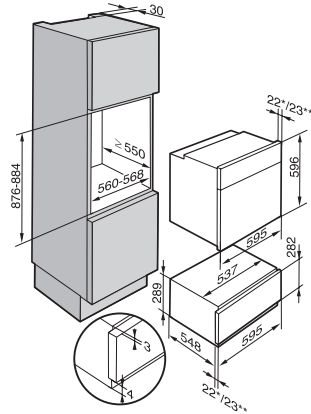

EAN: 4002515751817 / Material number: 10456440 / Old Material Number: 30622964GB

Construction type and design	
Gourmet warming drawer	•
PureLine	•
ArtLine	•
ContourLine	•
Handleless	•
Colour	Graphite grey
Operating modes	
Cup warming	•
Plate warming	•
Keeping food warm	•
Low temperature cooking	•
User convenience	
Capacity	12 place settings
Push2open mechanism	•
Fully telescopic runners for easy loading and unloading of the warming drawer	•
Control panel with sensor controls	•
Control panel with symbols	•
Stop programming	•
Timer function	•
Cleaning and care	
Flush control panel	•
Safety	
Cool front	•
Anti-slip mat	•
Safety switch-off	•
Technical data	
Appliance width in mm	595
Appliance height in mm	289
Appliance depth in mm	570
Useable interior height in mm	230
Total rated load in kW	0,70
Voltage in V	230
Frequency in Hz	50-60
Fuse rating in A	10
Number of phases	1
Mains cable with plug	•
Length of supply lead in m	2,0
Accessories included	
Anti-slip mat	1
Rack for increased capacity	1

ESW 6229 X

29 cm high handleless Gourmet warming drawer

with the low temperature cooking function - much more than a warming drawer.

ESW 6129, ESW 6229 CLST (Installation drawing)

* Appliances with glass front, ** Appliances with metal front

ESW 6129, ESW 6229 CLST (Installation drawing)

* Appliances with glass front, ** Appliances with metal front

ESW 6129, ESW 6229 CLST (Installation drawing)

* Appliances with glass front, ** Appliances with metal front