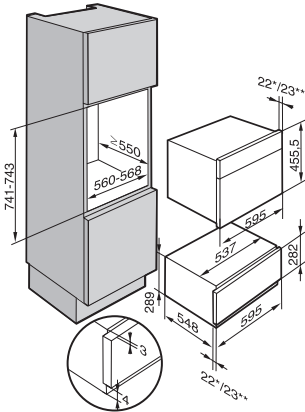

EAN: 4002515751817 / Material number: 10456440 / Old Material Number: 30622964GB

Construction type and design	
Gourmet warming drawer	•
PureLine	•
ArtLine	•
ContourLine	•
Handleless	•
Colour	Graphite grey
Operating modes	
Cup warming	•
Plate warming	•
Keeping food warm	•
Low temperature cooking	•
User convenience	
Capacity	12 place settings
Push2open mechanism	•
Fully telescopic runners for easy loading and unloading of the warming drawer	•
Control panel with sensor controls	•
Control panel with symbols	•
Stop programming	•
Timer function	•
Cleaning and care	
Flush control panel	•
Safety	
Cool front	•
Anti-slip mat	•
Safety switch-off	•
Technical data	
Appliance width in mm	595
Appliance height in mm	289
Appliance depth in mm	570
Useable interior height in mm	230
Total rated load in kW	0,70
Voltage in V	230
Frequency in Hz	50-60
Fuse rating in A	10
Number of phases	1
Mains cable with plug	•
Length of supply lead in m	2,0
Accessories included	
Anti-slip mat	1
Rack for increased capacity	1

ESW 6229 X

29 cm high handleless Gourmet warming drawer

with the low temperature cooking function - much more than a warming drawer.

ESW 6129, ESW 6229 CLST (Installation drawing)

* Appliances with glass front, ** Appliances with metal front

ESW 6129, ESW 6229 CLST (Installation drawing)

* Appliances with glass front, ** Appliances with metal front

ESW 6129, ESW 6229 CLST (Installation drawing)

* Appliances with glass front, ** Appliances with metal front