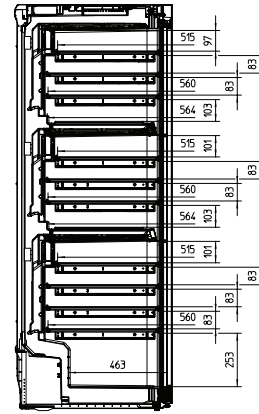

KWT 6834 SGS

Freestanding wine unit

FlexiFrame and SommelierSet for the perfect enjoyment of your wine.

EAN: 4002515716670 / Material number: 10409090 / Old Material Number: 36683400EU2

Current consumption (mA)	1500
Voltage in V	220-240
Fuse rating in A	10
Number of phases	1
Frequency in Hz	50
Length of supply lead in m	2,8
Accessories included	
Active AirClean filter	•

KWT 6834 SGS

Freestanding wine unit

FlexiFrame and SommelierSet for the perfect enjoyment of your wine.

KWT6831SG, KWT6832SGS, KWT6833SG,
KWT6834SGS (Installation drawings)

KWT6831SG, KWT6832SGS, KWT6833SG,
KWT6834SGS (Installation drawings)

KWT6831SG, KWT6833SG, KWT6832SGS,
KWT6834SGS (Installation drawings)