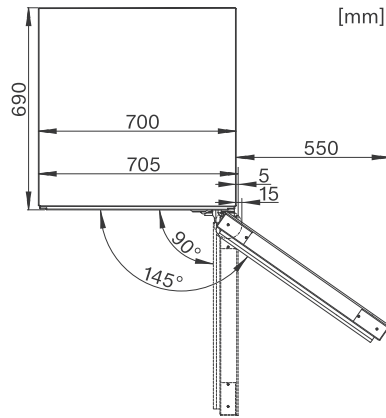

KWT6831SG, KWT6832SGS, KWT6833SG,
KWT6834SGS (Installation drawings)