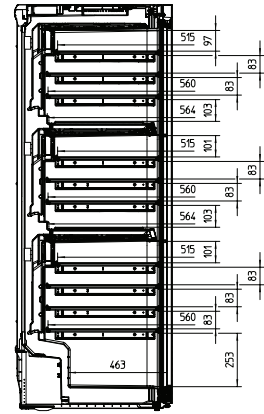

KWT 6833 SG

Freestanding wine unit

with extra versatility and style, thanks to FlexiFrame and Miele Noteboard.

EAN: 4002515716663 / Material number: 10409080 / Old Material Number: 36683300EU1

Current consumption (mA)	1500
Voltage in V	220-240
Fuse rating in A	10
Number of phases	1
Frequency in Hz	50
Length of supply lead in m	2,8

KWT6831SG, KWT6832SGS, KWT6833SG,
KWT6834SGS (Installation drawings)

KWT6831SG, KWT6833SG, KWT6832SGS,
KWT6834SGS (Installation drawings)