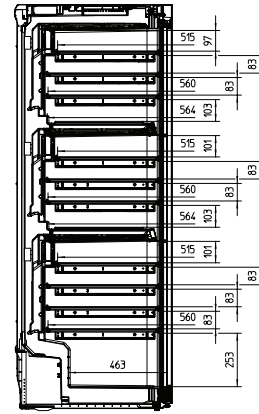

## KWT 6833 SG

Freestanding wine unit

with extra versatility and style, thanks to FlexiFrame and Miele Noteboard.

KWT6831SG, KWT6832SGS, KWT6833SG,  
KWT6834SGS (Installation drawings)

KWT6831SG, KWT6832SGS, KWT6833SG,  
KWT6834SGS (Installation drawings)

KWT6831SG, KWT6833SG, KWT6832SGS,  
KWT6834SGS (Installation drawings)