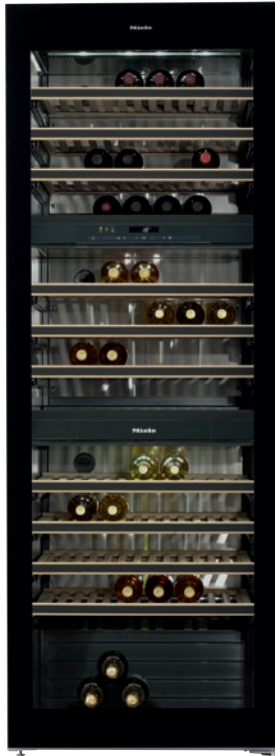

KWT 6833 SG

Freestanding wine unit

with extra versatility and style, thanks to FlexiFrame and Miele Noteboard.

- Simultaneous wine storage in separate temperature zones
- Odourless refrigeration section thanks to Active AirClean filters
- Present your wine in the perfect light – LED lighting
- Optimum wine protection through UV filters in tinted glass front
- Secure storage of wine bottles with pull-out racks

EAN: 4002515716663 / Material number: 10409080 / Old Material Number: 36683300EU1

Appliance category	
Wine conditioning unit	•
Construction type	
Freestanding appliance	•
Door hinge	right
Convertible door hinging	•
Design	
Casing colour	Stainless Steel
Wine compartment lighting	LED illumination
User convenience	
Networking with Miele@home	•
Accessories required	XKM 3100 W
DynaCool	•
SoftClose	•
Concealed door opener	Recessed grip
No. of wooden racks	13
Number of FlexiFrame racks	10
NoteBoard	Yes
Bottle presenter	•
Control system	
Operating concept	TouchControl
Fridge compartment can be switched off	No
Independent temperature regulation of fridge and freezer zones	No
No. of temperature zones	3
Min. temperature setting range in °C	5
Max. temperature setting range in °C	20
Efficiency and sustainability	
Energy efficiency class (A–G)	G
Annual energy consumption in kWh	205,50
Energy consumption in 24 h in kWh	0,56
Safety	
Lock function	•
Acoustic door alarm	•
Acoustic temperature alarm	•
Optical door alarm	•
Optical temperature alarm	•
Technical data	
Appliance width in mm	700
Appliance height in mm	1920
Appliance depth in mm	746
Weight in kg	142,0
Climate class	SN-ST
Refrigerator compartment in l	503
Wine compartment in l	503
Total usable capacity in l	503
0.75 l Bordeaux bottle capacity (no. of bottles)	178 bottles
Storage time in case of fault in h	0
Acoustic airborne noise emission class (A–D)	B
Sound emissions in dB(A) re 1 pW	35