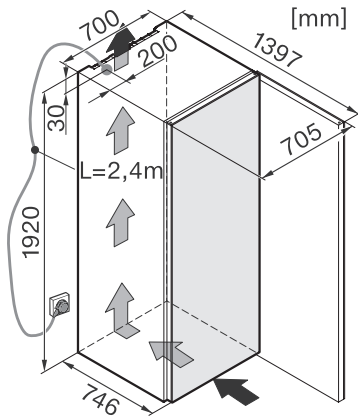

KWT 6833 SG

Freestanding wine unit

with extra versatility and style, thanks to FlexiFrame and Miele Noteboard.

KWT6831SG, KWT6832SGS, KWT6833SG,
KWT6834SGS (Installation drawings)