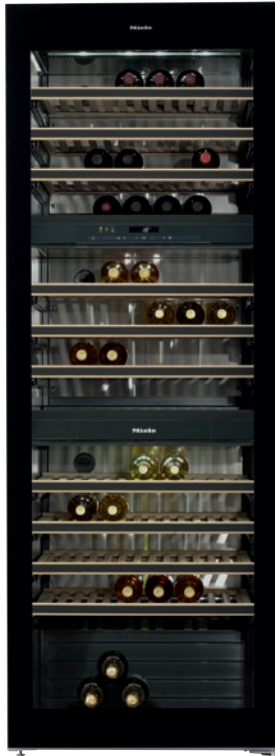

KWT 6833 SG

Freestanding wine unit

with extra versatility and style, thanks to FlexiFrame and Miele Noteboard.

- Simultaneous wine storage in separate temperature zones
- Odourless refrigeration section thanks to Active AirClean filters
- Present your wine in the perfect light – LED lighting
- Optimum wine protection through UV filters in tinted glass front
- Secure storage of wine bottles with pull-out racks

EAN: 4002515716663 / Material number: 10409080 / Old Material Number: 36683300EU1

<b>Appliance category</b>	
Wine conditioning unit	•
<b>Construction type</b>	
Freestanding appliance	•
Door hinge	right
Convertible door hinging	•
<b>Design</b>	
Casing colour	Stainless Steel
Wine compartment lighting	LED illumination
<b>User convenience</b>	
Networking with Miele@home	•
Accessories required	XKM 3100 W
DynaCool	•
SoftClose	•
Concealed door opener	Recessed grip
Number of shelves	13
Number of FlexiFrame racks	10
NoteBoard	Yes
Bottle presenter	•
<b>Control system</b>	
Operating concept	TouchControl
Fridge compartment can be switched off	No
Independent temperature regulation of fridge and freezer zones	No
No. of temperature zones	3
Min. temperature setting range in °C	5
Max. temperature setting range in °C	20
<b>Efficiency and sustainability</b>	
Energy efficiency class (A–G)	G
Annual energy consumption in kWh	205,50
Energy consumption in 24 h in kWh	0,56
<b>Safety</b>	
Lock function	•
Acoustic door alarm	•
Acoustic temperature alarm	•
Optical door alarm	•
Optical temperature alarm	•
<b>Technical data</b>	
Appliance width in mm	700
Appliance height in mm	1920
Appliance depth in mm	746
Weight in kg	142,0
Climate class	SN-ST
Refrigerator compartment in l	503
Wine compartment in l	503
Total usable capacity in l	503
0.75 l Bordeaux bottle capacity (no. of bottles)	178 bottles
Storage time in case of fault in h	0
Acoustic airborne noise emission class (A–D)	B
Sound emissions in dB(A) re 1 pW	35