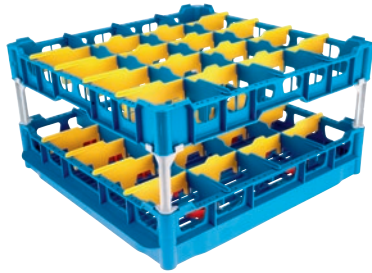

U 645-S

Basket

with tilters for the improved washing and drying of 20 glasses.

- 20 compartments, compartment size 113 mm x 90 mm mm
- Fitted with a high top frame
- Height 104/206/266, width 500 (incl. GN sides 530), depth 500 mm
- Includes extender set comprising short and long extenders

EAN: 4002515673577 / Material number: 10322520 / Old Material Number: 67664501D

Product category	
Fresh-water dishwashers	•
Tank dishwashers	•
Throughfeed tank dishwashers	•
Machine affiliation	
G 8066	•
PG 8067	•
PG 8041	•
PG 8043	•
PG 8045	•
PG 8055	•
PG 8055 U	•
PG 8056	•
PG 8056 U	•
PG 8057 TD	•
PG 8057 TD U	•
PG 8058	•
PG 8058 U	•
PG 8059	•
PG 8059 U	•
PG 8060	•
PG 8061	•
PG 8061 U	•
PG 8165	•
PG 8166	•
PG 8169	•
PG 8172	•
PG 8172 Eco	•
PTD 901	•
PG 8096	•
PG 8096 U	•
PG 8099	•
PG 8099 U	•
PFD 400	•
PFD 400 U	•
PFD 401	•
PFD 401 U	•
PFD 402	•
PFD 402 U	•
PFD 404	•
PFD 404 U	•
PFD 405	•
PFD 405 U	•
PFD 407	•
PFD 407 U	•
PFD 408 U	•
PTD 702	•
PTD 703	•
PTD 704	•

U 645-S

Basket

with tilters for the improved washing and drying of 20 glasses.

EAN: 4002515673577 / Material number: 10322520 / Old Material Number: 67664501D

Product category	
Basket for glassware	•
Product properties	
Material	Plastic
Colour	Blue, Yellow
Number of compartments	20
Compartment width in mm	113
Compartment length in mm	90
Capacity	
Glasses 140–175 mm high [number]	20
Glasses 200–230 mm high [number]	20
Dimensions and weight	
External dimensions, net height in mm	266
External dimensions, net width in mm	500
External dimensions, net depth in mm	500
External dimensions, gross height in mm	135
External dimensions, gross width in mm	540
External dimensions, gross depth in mm	540
Net weight in kg	3,00
Gross weight in kg	4,00