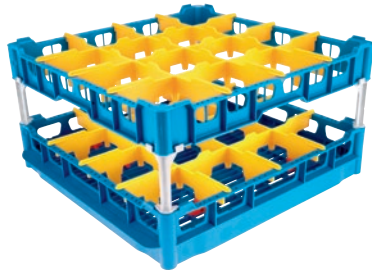

U 644-S

Basket

with tilters for the improved washing and drying of 16 glasses.

- 16 compartments, compartment size 113 mm x 113 mm mm
- Fitted with a high top frame
- Height 104/206/266, width 500 (incl. GN sides 530), depth 500 mm
- Includes extender set comprising short and long extenders

EAN: 4002515673553 / Material number: 10322500 / Old Material Number: 67664401D

Product category	
Fresh-water dishwashers	•
Tank dishwashers	•
Throughfeed tank dishwashers	•
Machine affiliation	
G 8066	•
PG 8067	•
PG 8041	•
PG 8043	•
PG 8045	•
PG 8055	•
PG 8055 U	•
PG 8056	•
PG 8056 U	•
PG 8057 TD	•
PG 8057 TD U	•
PG 8058	•
PG 8058 U	•
PG 8059	•
PG 8059 U	•
PG 8060	•
PG 8061	•
PG 8061 U	•
PG 8165	•
PG 8166	•
PG 8169	•
PG 8172	•
PG 8172 Eco	•
PTD 901	•
PG 8096	•
PG 8096 U	•
PG 8099	•
PG 8099 U	•
PFD 400	•
PFD 400 U	•
PFD 401	•
PFD 401 U	•
PFD 402	•
PFD 402 U	•
PFD 404	•
PFD 404 U	•
PFD 405	•
PFD 405 U	•
PFD 407	•
PFD 407 U	•
PFD 408 U	•
PTD 702	•
PTD 703	•
PTD 704	•

U 644-S

Basket

with tilters for the improved washing and drying of 16 glasses.

EAN: 4002515673553 / Material number: 10322500 / Old Material Number: 67664401D

Product category	
Basket for glassware	•
Product properties	
Material	Plastic
Colour	Blue, Yellow
Number of compartments	16
Compartment width in mm	113
Compartment length in mm	113
Capacity	
Glasses 140–175 mm high [number]	16
Glasses 200–230 mm high [number]	16
Dimensions and weight	
External dimensions, net height in mm	266
External dimensions, net width in mm	500
External dimensions, net depth in mm	500
External dimensions, gross height in mm	135
External dimensions, gross width in mm	540
External dimensions, gross depth in mm	540
Net weight in kg	3,00
Gross weight in kg	4,00