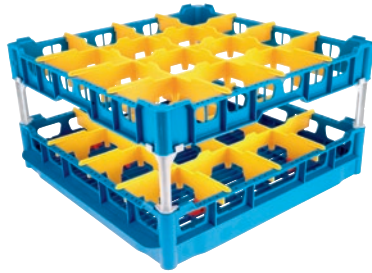

U 644-S

Basket

with tilters for the improved washing and drying of 16 glasses.

- 16 compartments, compartment size 113 mm x 113 mm mm
- Fitted with a high top frame
- Height 104/206/266, width 500 (incl. GN sides 530), depth 500 mm
- Includes extender set comprising short and long extenders

EAN: 4002515673553 / Material number: 10322500 / Old Material Number: 67664401D

Product category	
Fresh-water dishwashers	•
Tank dishwashers	•
Throughfeed tank dishwashers	•
Machine affiliation	
G 8066	•
PG 8067	•
PG 8041	•
PG 8043	•
PG 8045	•
PG 8055	•
PG 8055 U	•
PG 8056	•
PG 8056 U	•
PG 8057 TD	•
PG 8057 TD U	•
PG 8058	•
PG 8058 U	•
PG 8059	•
PG 8059 U	•
PG 8060	•
PG 8061	•
PG 8061 U	•
PG 8165	•
PG 8166	•
PG 8169	•
PG 8172	•
PG 8172 Eco	•
PTD 901	•
PG 8096	•
PG 8096 U	•
PG 8099	•
PG 8099 U	•
PFD 400	•
PFD 400 U	•
PFD 401	•
PFD 401 U	•
PFD 402	•
PFD 402 U	•
PFD 404	•
PFD 404 U	•
PFD 405	•
PFD 405 U	•
PFD 407	•
PFD 407 U	•
PFD 408 U	•
PTD 702	•
PTD 703	•
PTD 704	•

U 644-S

Basket

with tilters for the improved washing and drying of 16 glasses.

EAN: 4002515673553 / Material number: 10322500 / Old Material Number: 67664401D

Product category	
Basket for glassware	•
Product properties	
Material	Plastic
Colour	Blue, Yellow
Number of compartments	16
Compartment width in mm	113
Compartment length in mm	113
Capacity	
Glasses 140–175 mm high [number]	16
Glasses 200–230 mm high [number]	16
Dimensions and weight	
External dimensions, net height in mm	266
External dimensions, net width in mm	500
External dimensions, net depth in mm	500
External dimensions, gross height in mm	135
External dimensions, gross width in mm	540
External dimensions, gross depth in mm	540
Net weight in kg	3,00
Gross weight in kg	4,00